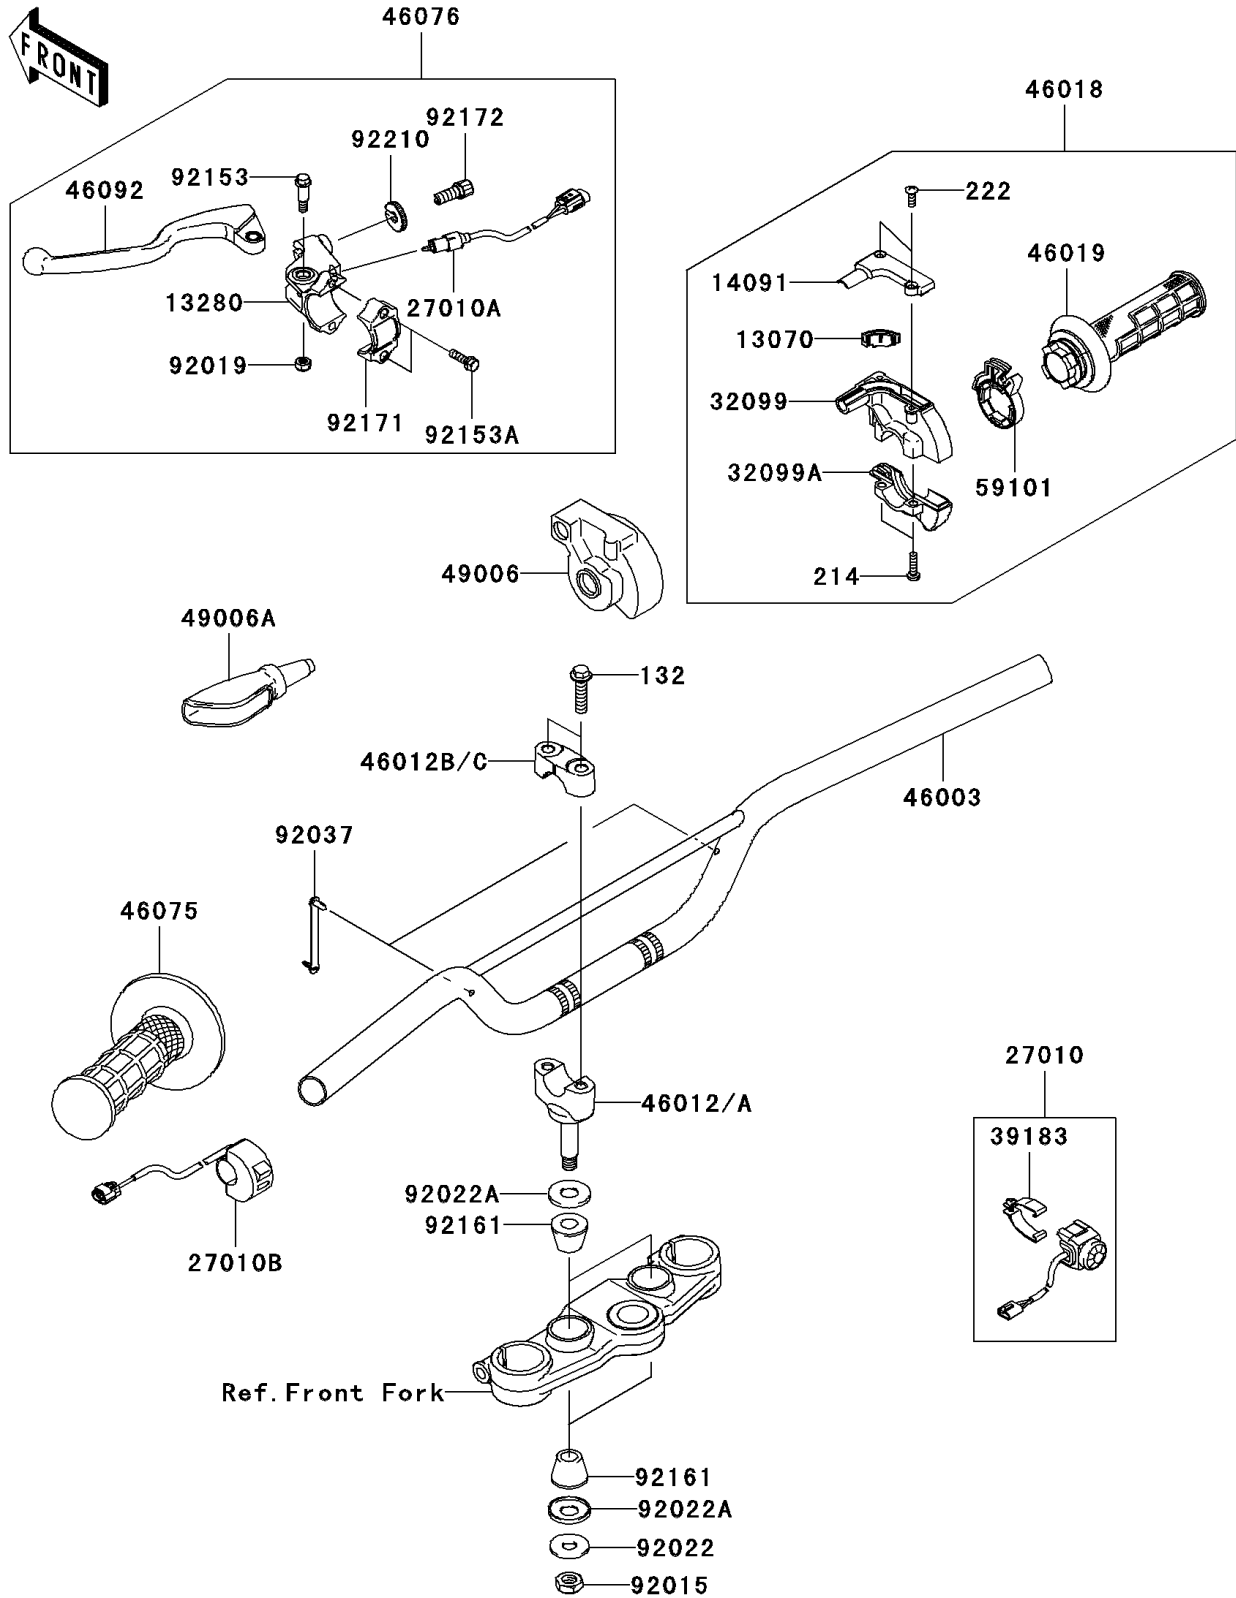

2010 KLX140L (CANADA ONLY) PARTS DIAGRAM

Handlebar(B8F-BAF)

F2310

2010 KLX140L (CANADA ONLY) PARTS LIST

Handlebar(B8F-BAF)

ITEM NAME	PART NUMBER	QUANTITY
BOLT-FLANGED-SMALL,8X30 (Ref # 132)	132BC0830	4
SCREW-PAN+-,5X18 (Ref # 214)	214AB0518	2
SCREW-CSK-RD-CROS,4X12 (Ref # 222)	222AB0412	2
GUIDE,THROTTLE (Ref # 13070)	13070-0083	1
HOLDER,CLUTCH LEVER (Ref # 13280)	13280-0256	1
COVER,THROTTLE CASE (Ref # 14091)	14091-0873	1
SWITCH,ENGINE START (Ref # 27010)	27010-0069	1
SWITCH,CLUTCH (Ref # 27010A)	27010-0071	1
SWITCH,ENGINE STOP (Ref # 27010B)	27010-0079	1
CASE,THROTTLE,UPP (Ref # 32099)	32099-0037	1
CASE,THROTTLE,LWR (Ref # 32099A)	32099-0038	1
BAND-ASSY,ENGINE STOP SWITCH (Ref # 39183)	39183-1059	1
HANDLE,P.SILVER (Ref # 46003)	46003-0154-458	1
HOLDER-HANDLE,LWR,P.SILVER (Ref # 46012A)	46012-0013-458	2
HOLDER-HANDLE,UPP,P.SILVER (Ref # 46012C)	46012-0023-458	2
GRIP-ASSY-THROTTLE (Ref # 46018)	46018-0073	1
GRIP-ASSY,THROTTLE (Ref # 46019)	46019-0023	1
GRIP,LH (Ref # 46075)	46075-0072	1
LEVER-ASSY-GRIP,CLUTCH (Ref # 46076)	46076-0049	1
LEVER-GRIP,CLUTCH (Ref # 46092)	46092-0026	1
BOOT,THROTTLE CASE (Ref # 49006)	49006-0075	1
BOOT,LEVER HOLDER (Ref # 49006A)	49006-0080	1
REEL,THROTTLE (Ref # 59101)	59101-0005	1
NUT,LOCK,10MM (Ref # 92015)	92015-1962	2
NUT,LOCK,6MM (Ref # 92019)	92019-008	1
WASHER,10.2X28X2 (Ref # 92022)	92022-1088	2
WASHER (Ref # 92022A)	92022-1737	4
CLAMP,SPEED,L=58 (Ref # 92037)	92037-1163	2
BOLT,6MM (Ref # 92153)	92153-1897	1

2010 KLX140L (CANADA ONLY) PARTS LIST

Handlebar(B8F-BAF)

ITEM NAME	PART NUMBER	QUANTITY
BOLT,5X20 (Ref # 92153A)	92153-1898	2
DAMPER,HANDLE HOLDER (Ref # 92161)	92161-0632	4
CLAMP,LEVER HOLDER (Ref # 92171)	92171-1671	1
SCREW,CABLE ADJUST,8MM (Ref # 92172)	92172-0330	1
NUT,CABLE ADJUST (Ref # 92210)	92210-0411	1