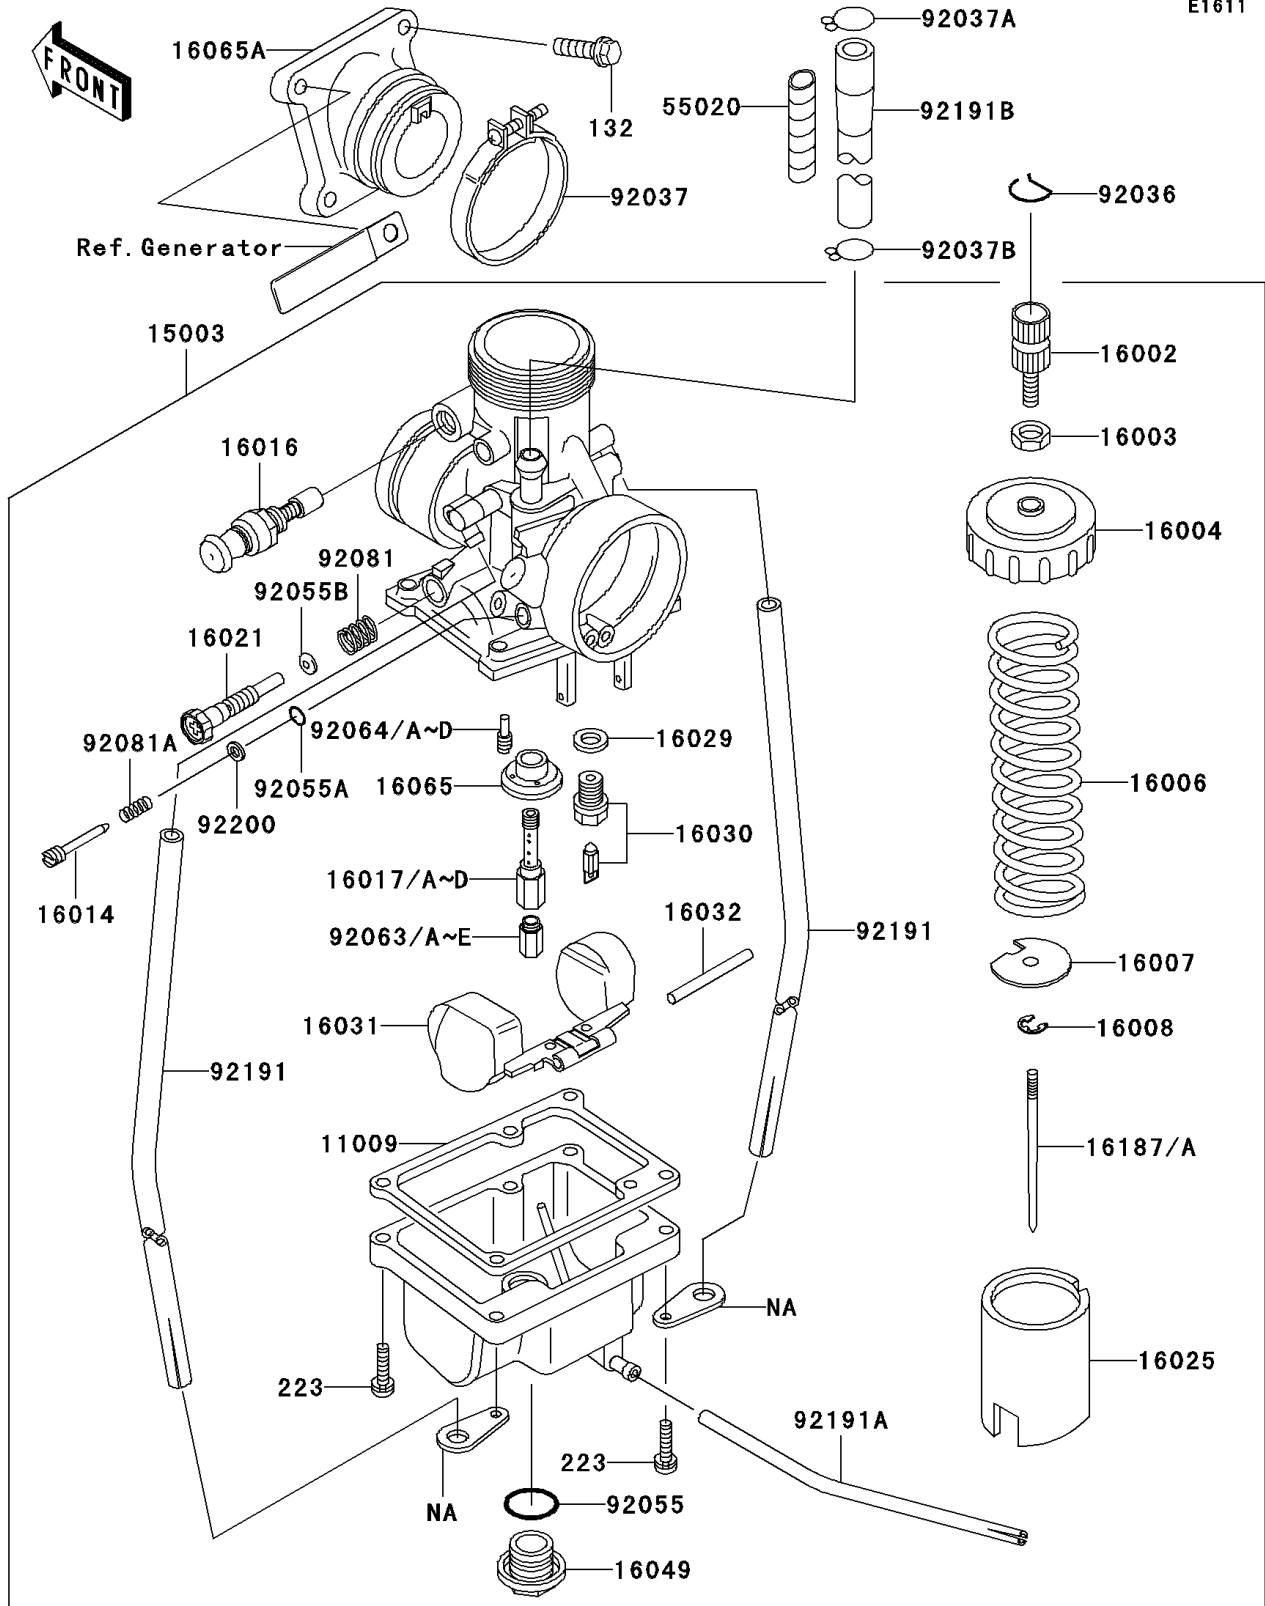

2006 KX65 PARTS DIAGRAM

Carburetor

E1611

2006 KX65 PARTS LIST

Carburetor

ITEM NAME	PART NUMBER	QUANTITY
GASKET,FLOAT CHAMBER (Ref # 11009)	11009-1147	1
CARBURETOR-ASSY (Ref # 15003)	15003-1669	1
ADJUSTER-CABLE (Ref # 16002)	16002-011	1
NUT,ADJUST LOCK (Ref # 16003)	16003-006	1
CAP-CHAMBER (Ref # 16004)	16004-025	1
SPRING,THROTTLE VALVE (Ref # 16006)	16006-023	1
SEAT-SPRING,THROTTLE VALVE (Ref # 16007)	16007-023	1
CLAMP (Ref # 16008)	16008-1010	1
SCREW-PILOT AIR (Ref # 16014)	16014-1116	1
PLUNGER,STARTER (Ref # 16016)	16016-0008	1
JET-NEEDLE,N-8 (Ref # 16017)	16017-1412	1
JET-NEEDLE,O-0 (Ref # 16017A)	16017-1413	1
JET-NEEDLE,O-2 (Ref # 16017B)	16017-1414	1
JET-NEEDLE,O-4 (Ref # 16017C)	16017-1415	1
JET-NEEDLE,N-6 (Ref # 16017D)	16017-1418	1
SCREW-THROTTLE STOP (Ref # 16021)	16021-1224	1
VALVE-THROTTLE,CA1.5 (Ref # 16025)	16025-1040	1
GASKET,FLOAT VALVE SEAT (Ref # 16029)	16029-004	1
VALVE-FLOAT,#2.5 (Ref # 16030)	16030-1095	1
FLOAT (Ref # 16031)	16031-1005	1
PIN,FLOAT (Ref # 16032)	16032-003	1
COVER-MAIN JET (Ref # 16049)	16049-1001	1
HOLDER,JET NEEDLE (Ref # 16065)	16065-1020	1
HOLDER-CARBURETOR (Ref # 16065A)	16065-1366	1
NEEDLE-JET,5GSP68 (Ref # 16187)	16187-1226	1
NEEDLE-JET,5GSP69 (Ref # 16187A)	16187-1227	1
GUARD,FUEL TUBE (Ref # 55020)	55020-1787	1
RING-SNAP (Ref # 92036)	92036-018	1
CLAMP (Ref # 92037)	92037-1305	1