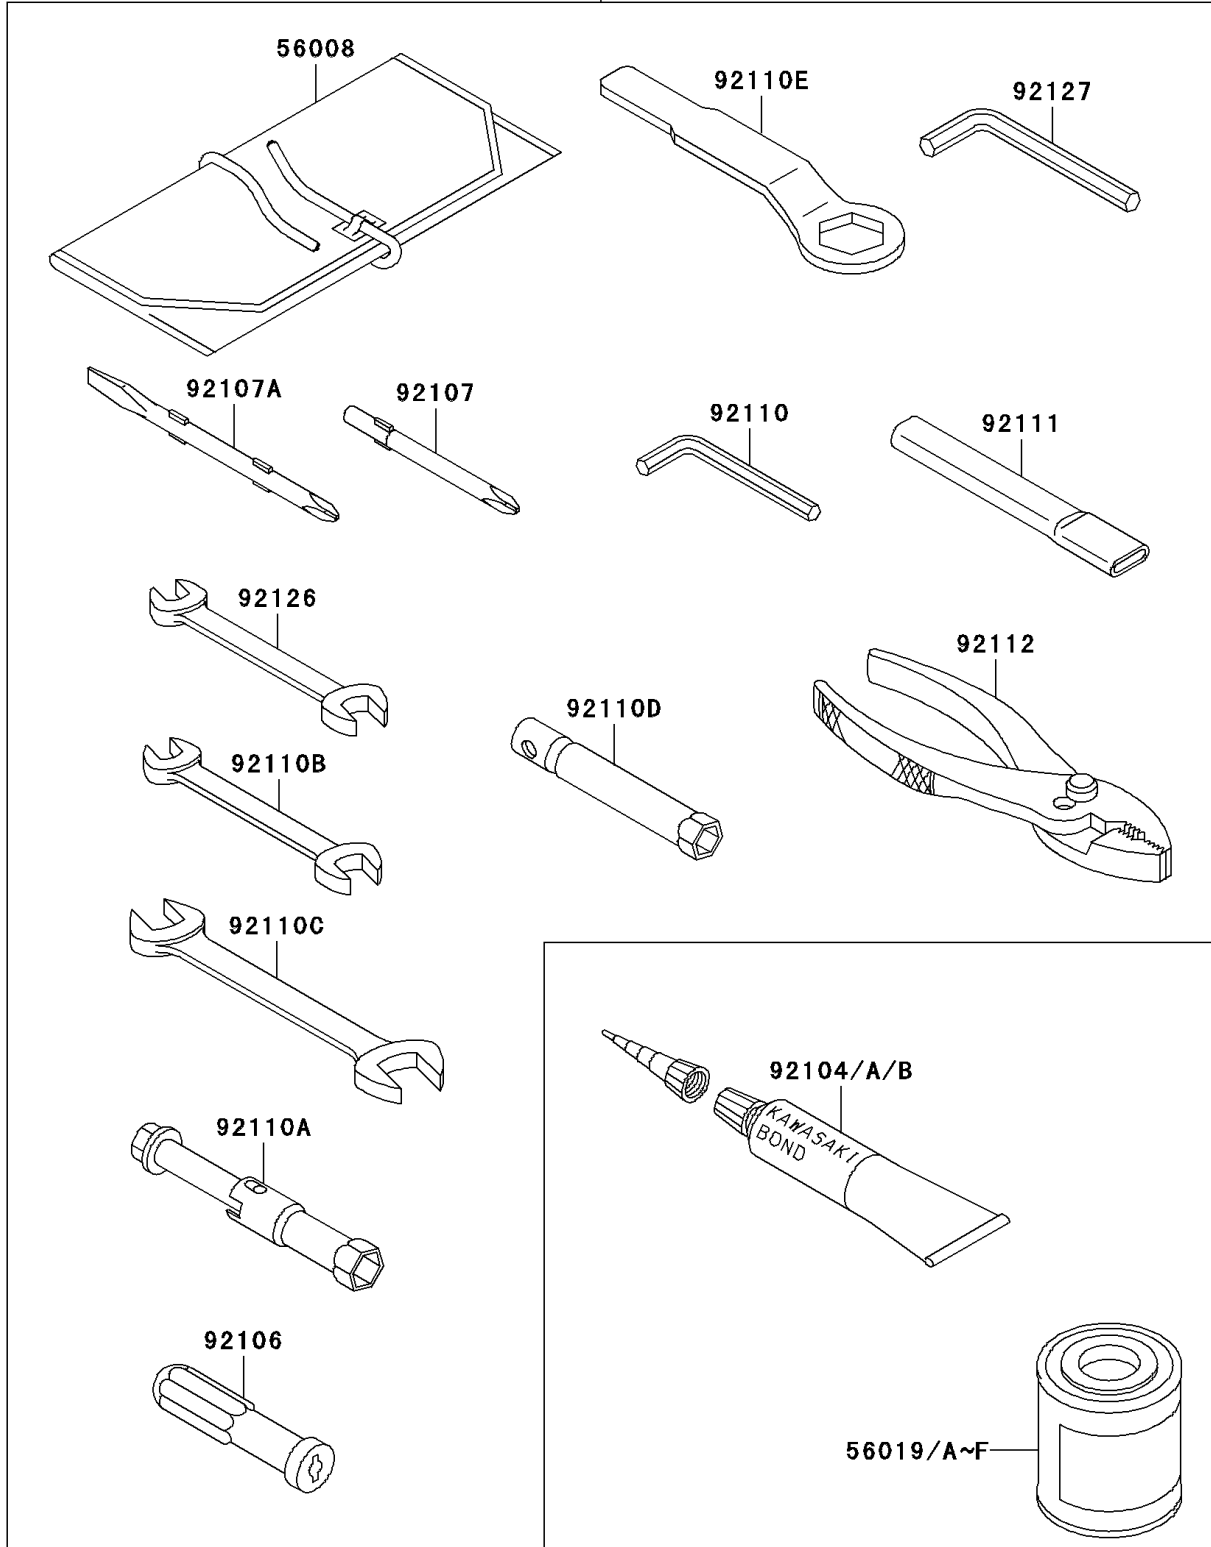

# 2003 Z1000 (European) PARTS DIAGRAM

Owner's Tools

56007

F2810

### Owner's Tools

ITEM NAME	PART NUMBER	QUANTITY
TOOL-KIT (Ref # 56007)	56007-0002	1
BAG,TOOL (Ref # 56008)	56008-1077	1
PAINT,1/12L,BLACK (Ref # 56019)	56019-108-B5	1
PAINT,1/12L,P.B.ORANGE (Ref # 56019B)	56019-108-470	1
PAINT,1/12L,L.GREEN (Ref # 56019D)	56019-108-7F	1
GASKET-LIQUID,TB1211F (Ref # 92104)	92104-0004	1
GASKET-LIQUID,BLACK TB1215B (Ref # 92104A)	92104-1062	1
GASKET-LIQUID,GRAY TB1216S (Ref # 92104B)	92104-1063	1
GRIP-SCREW DRIVER (Ref # 92106)	92106-1001	1
TOOL-DRIVER,#3PHILLIPS (Ref # 92107)	92107-005	1
TOOL-DRIVER,#2PHILLIPS&SLOT (Ref # 92107A)	92107-1051	1
TOOL-WRENCH,ALLEN,5MM (Ref # 92110)	92110-0001	1
TOOL-WRENCH,BOX,16MM (Ref # 92110A)	92110-1132	1
TOOL-WRENCH,OPEN END,10X12 (Ref # 92110B)	92110-1152	1
TOOL-WRENCH,OPEN END,14X17 (Ref # 92110C)	92110-1153	1
TOOL-WRENCH,BOX,10MM (Ref # 92110D)	92110-1156	1
TOOL-WRENCH,BOX END,32MM (Ref # 92110E)	92110-1161	1
TOOL-BAR,BOX END WRENCH (Ref # 92111)	92111-1051	1
TOOL-PLIERS (Ref # 92112)	92112-1001	1
TOOL-WRENCH,OPEN END,8X10 (Ref # 92126)	92126-004	1
TOOL-WRENCH,ALLEN,6MM (Ref # 92127)	92127-003	1