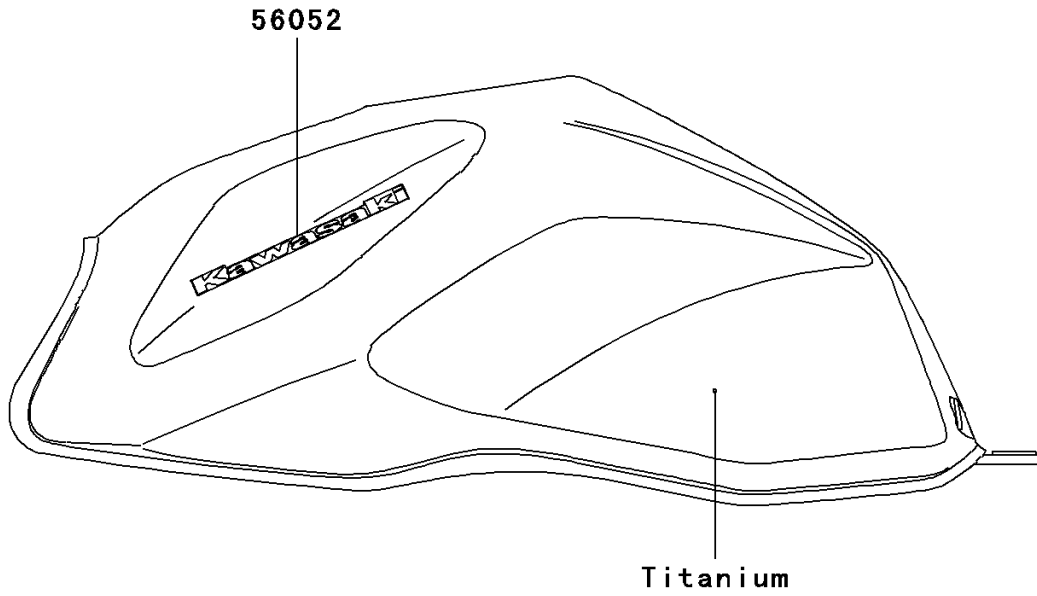

2005 Z1000 (European) PARTS DIAGRAM

Decals(Titanium)(A3H)

F2861G

2005 Z1000 (European) PARTS LIST

Decals(Titanium)(A3H)

ITEM NAME	PART NUMBER	QUANTITY
MARK,FUEL TANK,KAWASAKI (Ref # 56052)	56052-0217	2
MARK,TAIL COVER,Z1000 (Ref # 56052A)	56052-0469	2