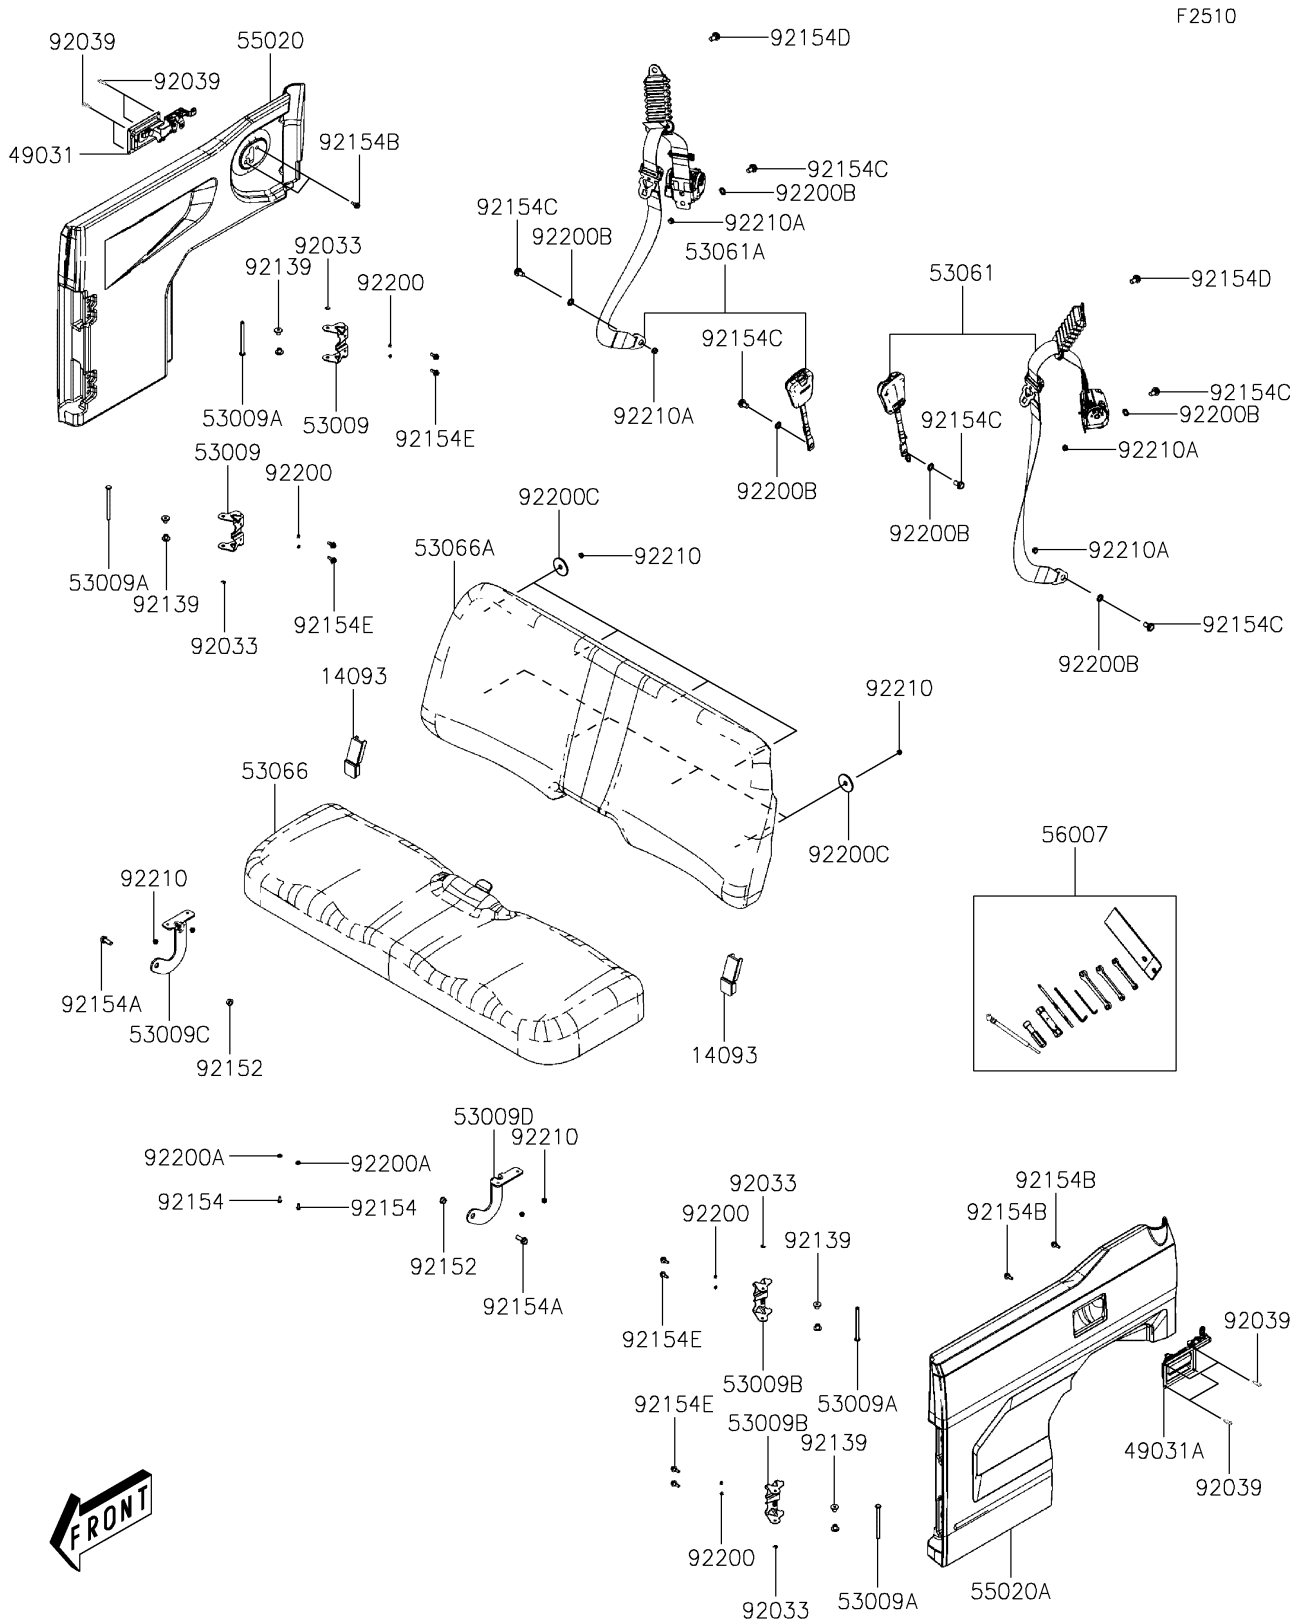

# 2019 MULE PRO-MX™ PARTS DIAGRAM

Seat

## 2019 MULE PRO-MX™ PARTS LIST

### Seat

ITEM NAME	PART NUMBER	QUANTITY
COVER,SEAT (Ref # 14093)	14093-Y028	2
LATCH,RH (Ref # 49031)	49031-Y001	1
LATCH,LH (Ref # 49031A)	49031-Y002	1
HINGE,RH (Ref # 53009)	53009-Y002	2
HINGE (Ref # 53009A)	53009-Y003	4
HINGE,LH (Ref # 53009B)	53009-Y004	2
HINGE,SEAT,RH (Ref # 53009C)	53009-Y005	1
HINGE,SEAT,LH (Ref # 53009D)	53009-Y006	1
BELT-SEAT,LH (Ref # 53061)	53061-Y001	1
BELT-SEAT,RH (Ref # 53061A)	53061-Y002	1
SEAT-ASSY,BOTTOM (Ref # 53066)	53066-Y006	1
SEAT-ASSY,BACK (Ref # 53066A)	53066-Y007	1
GUARD,RH,S.BLACK (Ref # 55020)	55020-Y015-933	1
GUARD,LH,S.BLACK (Ref # 55020A)	55020-Y016-933	1
TOOL-KIT (Ref # 56007)	56007-Y005	1
RING-SNAP (Ref # 92033)	92033-Y040	4
RIVET,4.8X12.8 (Ref # 92039)	92039-Y005	8
BUSHING (Ref # 92139)	92139-Y014	8
COLLAR (Ref # 92152)	92152-Y066	2
BOLT,FLANGE,6X12 (Ref # 92154)	92154-Y035	2
BOLT,FLANGE,10X25 (Ref # 92154A)	92154-Y139	2
BOLT,FLANGE,6X14 (Ref # 92154B)	92154-Y153	4
BOLT (Ref # 92154C)	92154-Y170	6
BOLT (Ref # 92154D)	92154-Y171	2
BOLT,FLANGE,6MM (Ref # 92154E)	92154-Y181	8
WASHER (Ref # 92200)	92200-Y085	8
WASHER,7MM (Ref # 92200A)	92200-Y093	2
WASHER,12MM (Ref # 92200B)	92200-Y096	6
WASHER (Ref # 92200C)	92200-Y101	8

### Seat

ITEM NAME	PART NUMBER	QUANTITY
NUT,6MM (Ref # 92210)	92210-Y026	12
NUT (Ref # 92210A)	92210-Y081	4