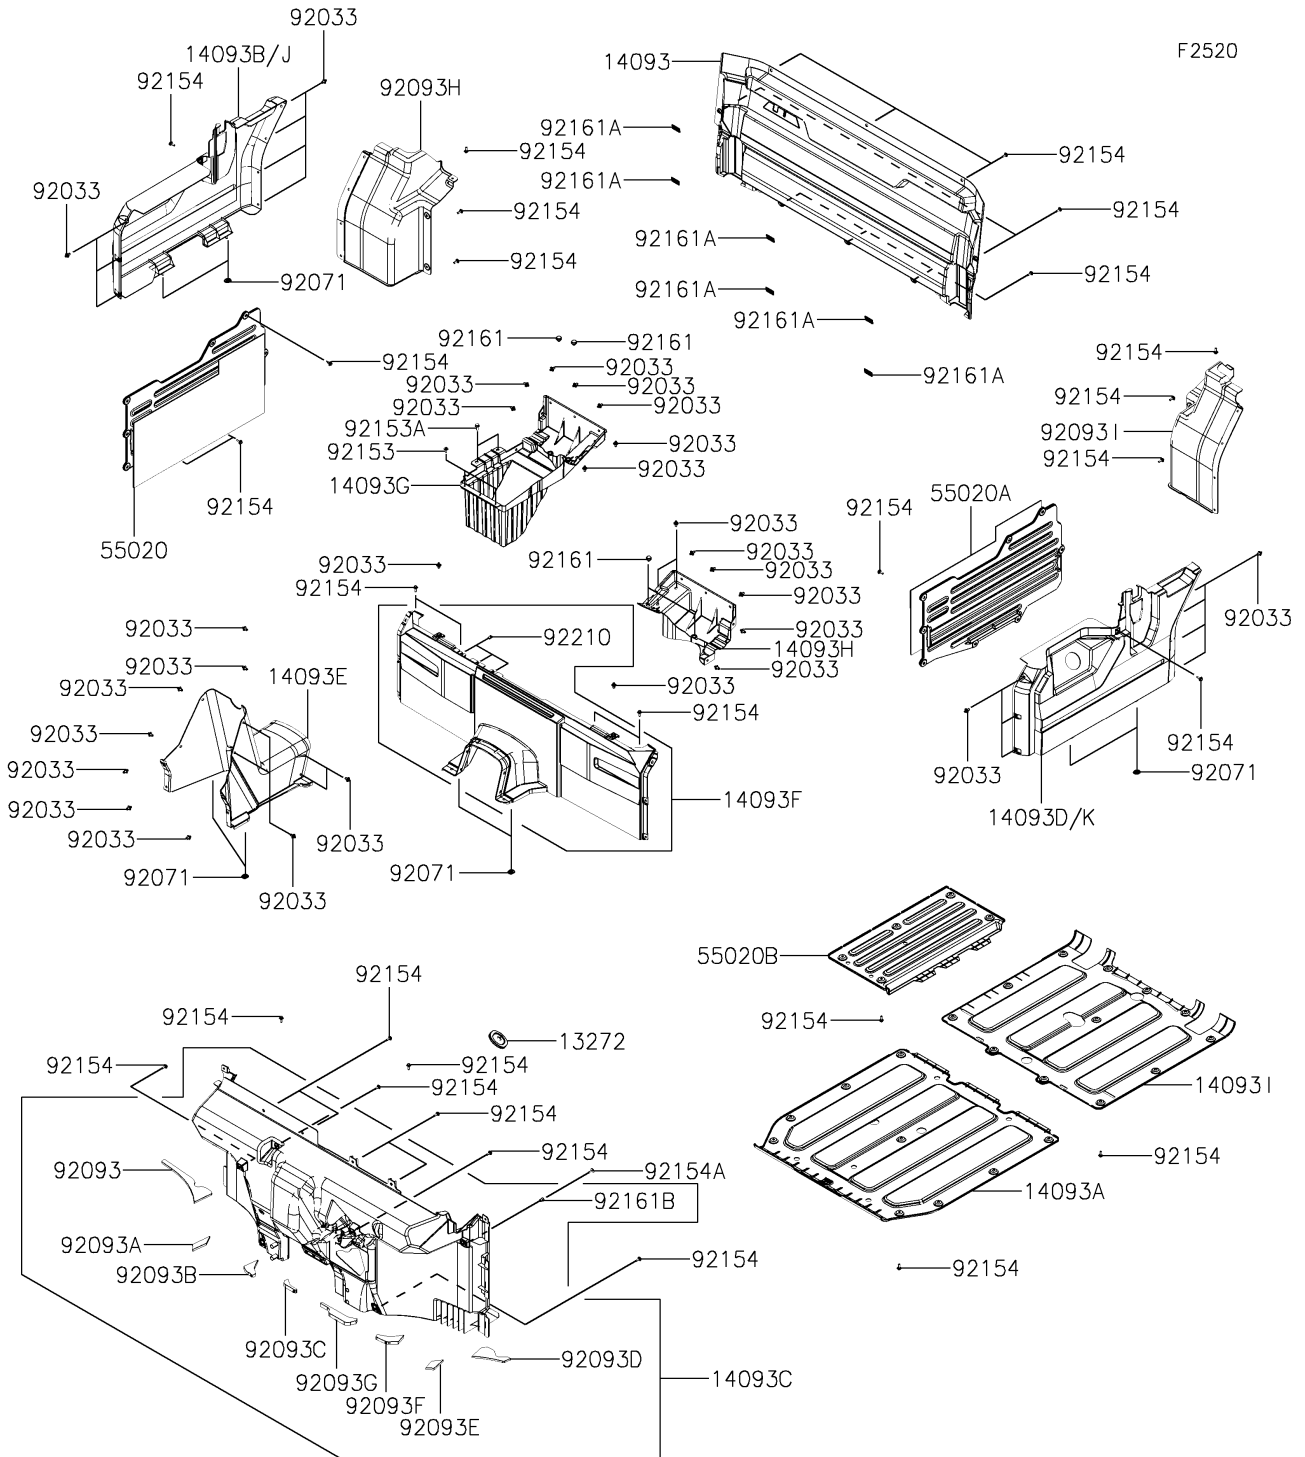

2019 MULE PRO-MX™ PARTS DIAGRAM

Carrier(s)

2019 MULE PRO-MX™ PARTS LIST

Carrier(s)

ITEM NAME	PART NUMBER	QUANTITY
PLATE,FRONT TIRE HOUSE (Ref # 13272)	13272-Y032	1
COVER,BACK,S.BLACK (Ref # 14093)	14093-Y010-933	1
COVER,UNDER,FR,S.BLACK (Ref # 14093A)	14093-Y018-933	1
COVER,FR FLOOR,S.BLACK (Ref # 14093C)	14093-Y023-933	1
COVER,TUNNEL,S.BLACK (Ref # 14093E)	14093-Y025-933	1
COVER,CNT,S.BLACK (Ref # 14093F)	14093-Y026-933	1
COVER,HEAT GUARD,RH (Ref # 14093G)	14093-Y027	1
COVER,HEAT GUARD,LH (Ref # 14093H)	14093-Y029	1
COVER,UNDER,RR,S.BLACK (Ref # 14093I)	14093-Y030-933	1
GUARD,HEAT,RH (Ref # 55020)	55020-Y013	1
GUARD,HEAT,LH (Ref # 55020A)	55020-Y014	1
GUARD,BOOT,S.BLACK (Ref # 55020B)	55020-Y017-933	1
RING-SNAP (Ref # 92033)	92033-Y033	41
GROMMET (Ref # 92071)	92071-Y006	8
SEAL (Ref # 92093)	92093-Y035	1
SEAL (Ref # 92093A)	92093-Y036	1
SEAL (Ref # 92093B)	92093-Y037	1
SEAL (Ref # 92093C)	92093-Y038	1
SEAL (Ref # 92093D)	92093-Y039	1
SEAL (Ref # 92093E)	92093-Y040	1
SEAL (Ref # 92093F)	92093-Y041	1
SEAL (Ref # 92093G)	92093-Y042	1
SEAL (Ref # 92093H)	92093-Y043	1
SEAL (Ref # 92093I)	92093-Y044	1
BOLT,5X16 (Ref # 92153)	92153-Y013	3
BOLT,FLANGE,8X16 (Ref # 92153A)	92153-Y032	2
BOLT,6X18 (Ref # 92154)	92154-Y177	73
BOLT,5X22 (Ref # 92154A)	92154-Y186	9
DAMPER (Ref # 92161)	92161-Y014	4

2019 MULE PRO-MX™ PARTS LIST

Carrier(s)

ITEM NAME	PART NUMBER	QUANTITY
DAMPER (Ref # 92161A)	92161-Y045	6
DAMPER (Ref # 92161B)	92161-Y054	9
NUT,5MM (Ref # 92210)	92210-Y016	3