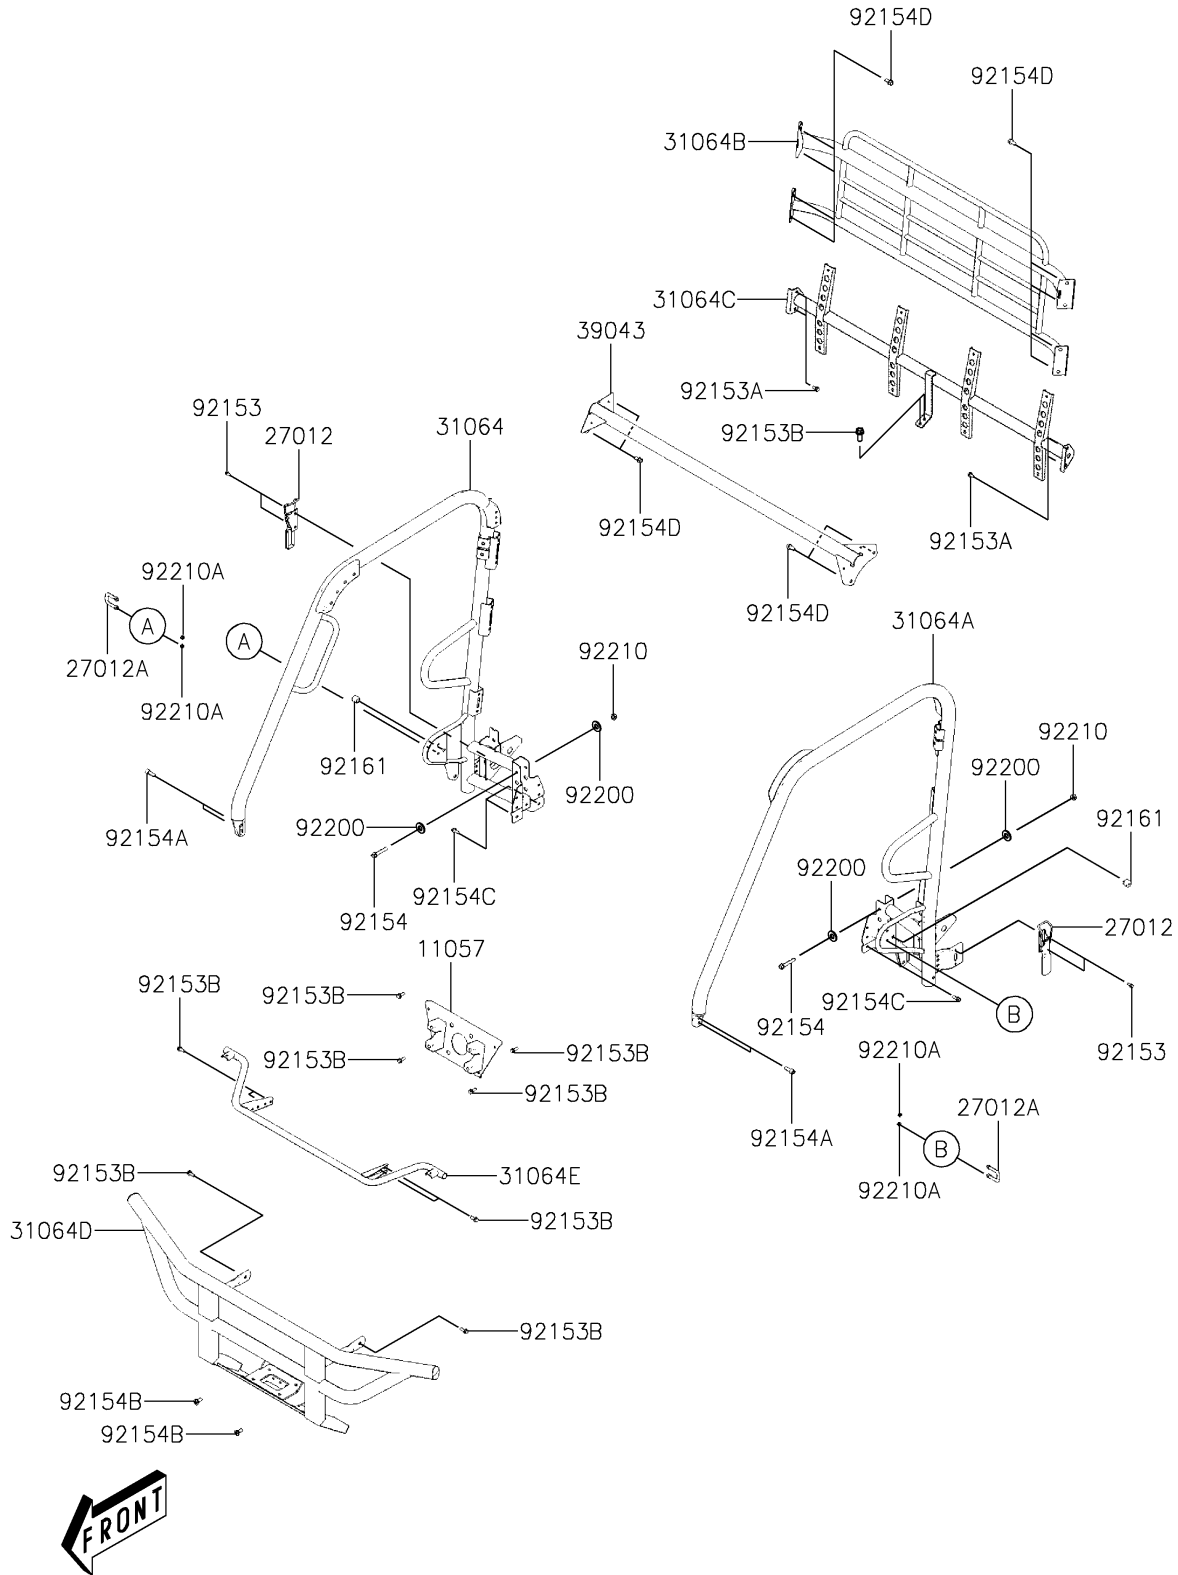

# 2019 MULE PRO-MX™ PARTS DIAGRAM

Guards/Cab Frame

F2681

## 2019 MULE PRO-MX™ PARTS LIST

### Guards/Cab Frame

ITEM NAME	PART NUMBER	QUANTITY
BRACKET,STABILIZER (Ref # 11057)	11057-Y015	1
HOOK,SIDE (Ref # 27012)	27012-Y005	2
HOOK,DOOR (Ref # 27012A)	27012-Y006	2
PIPE-COMP,ROOF,RH (Ref # 31064)	31064-Y013	1
PIPE-COMP,ROOF,LH (Ref # 31064A)	31064-Y014	1
PIPE-COMP,REAR,UPP (Ref # 31064B)	31064-Y015	1
PIPE-COMP,REAR,LWR (Ref # 31064C)	31064-Y016	1
PIPE-COMP,FR BUMPER (Ref # 31064D)	31064-Y017	1
PIPE-COMP,FR COVER (Ref # 31064E)	31064-Y018	1
CROSSMEMBER-COMP,ROOF (Ref # 39043)	39043-Y002	1
BOLT,FLANGE,6X16 (Ref # 92153)	92153-Y025	4
BOLT,FLANGE,8X16 (Ref # 92153A)	92153-Y032	4
BOLT,FLANGE,8X20 (Ref # 92153B)	92153-Y033	12
BOLT,FLANGE,10X60 (Ref # 92154)	92154-Y091	2
BOLT,SOCKET,10X28 (Ref # 92154A)	92154-Y098	4
BOLT,10X23 (Ref # 92154B)	92154-Y178	2
BOLT,FLANGE,8X25 (Ref # 92154C)	92154-Y195	4
BOLT,FLANGE,10X20 (Ref # 92154D)	92154-Y197	12
DAMPER,ROPS (Ref # 92161)	92161-Y050	2
WASHER,10MM (Ref # 92200)	92200-Y020	4
NUT,10MM (Ref # 92210)	92210-Y009	2
NUT,6MM (Ref # 92210A)	92210-Y087	4