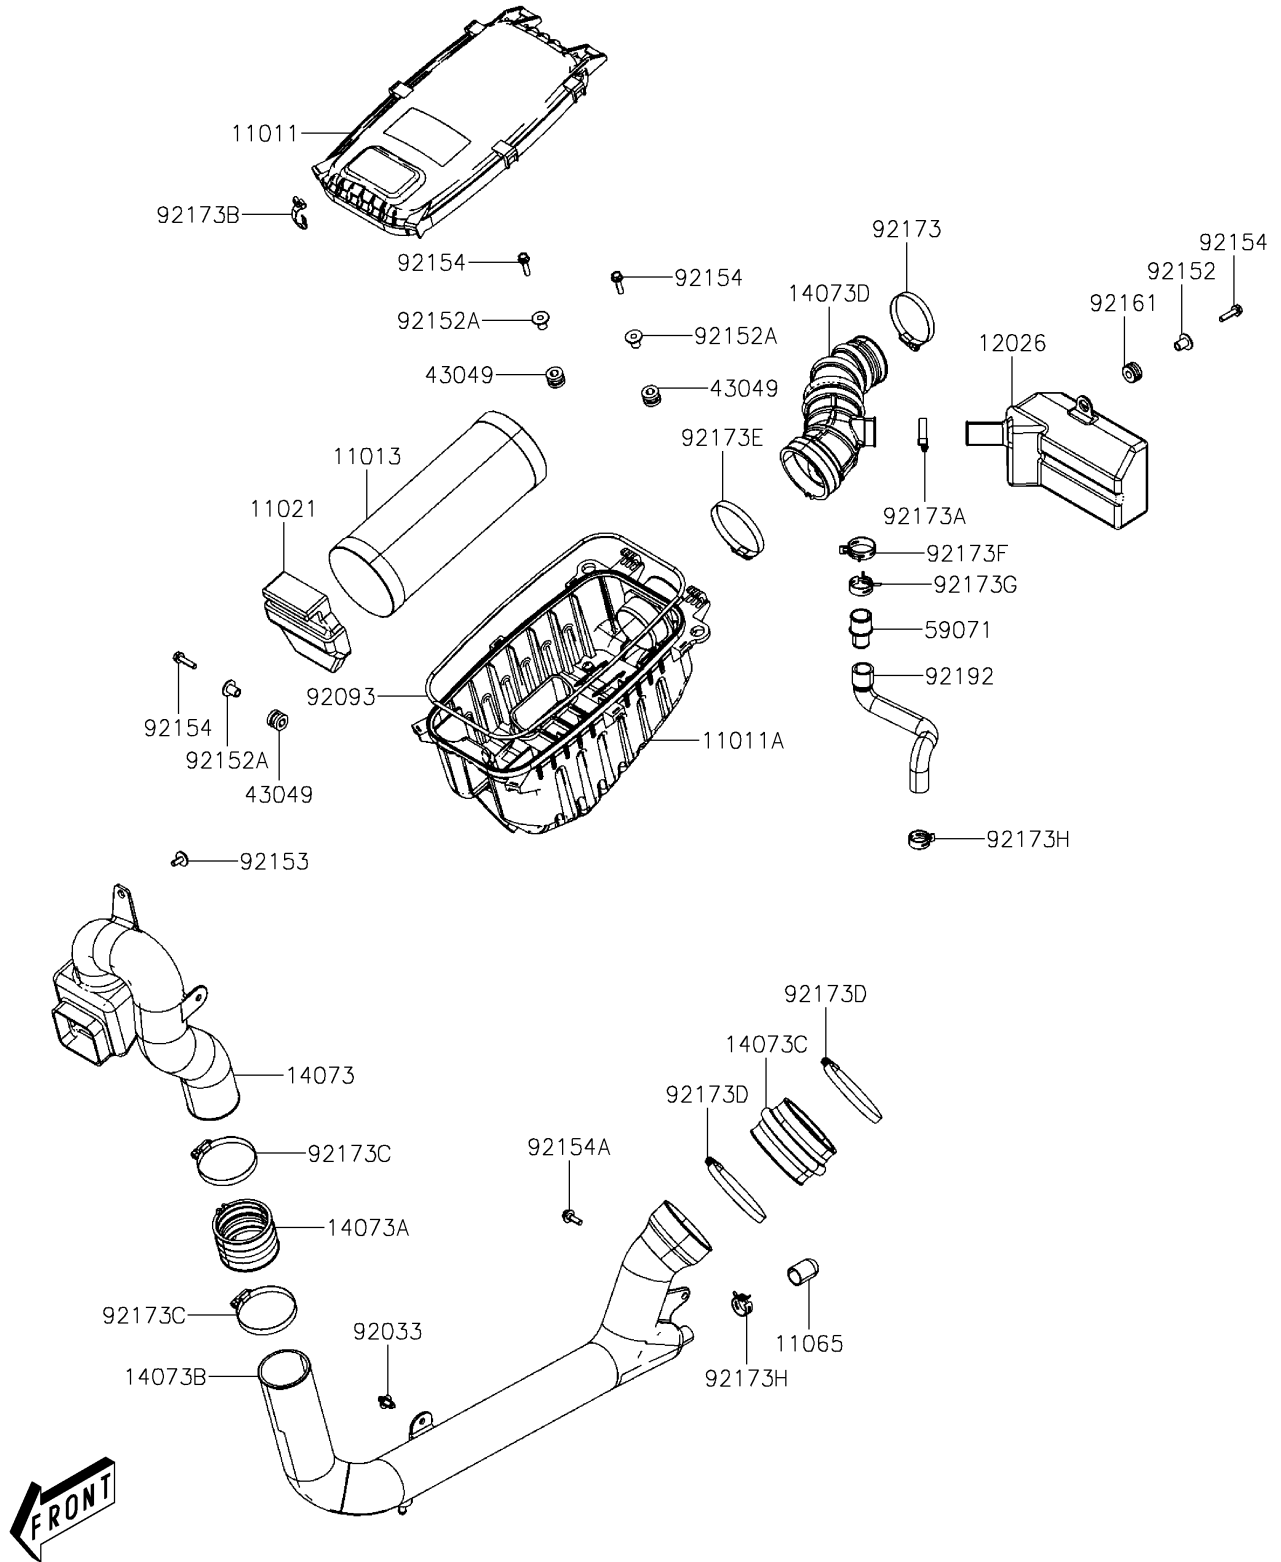

2019 MULE PRO-MX™ EPS PARTS DIAGRAM

Air Cleaner

E1130

2019 MULE PRO-MX™ EPS PARTS LIST

Air Cleaner

ITEM NAME	PART NUMBER	QUANTITY
CASE-AIR FILTER,UPP (Ref # 11011)	11011-Y012	1
CASE-AIR FILTER,LWR (Ref # 11011A)	11011-Y013	1
ELEMENT-AIR FILTER (Ref # 11013)	11013-Y005	1
CASE-ASSY,AIR FILTER (Ref # 11021)	11021-Y002	1
CAP,DRAIN (Ref # 11065)	11065-Y036	1
CHAMBER,NOISE SILENCE (Ref # 12026)	12026-Y002	1
DUCT,INTAKE (Ref # 14073)	14073-Y018	1
DUCT,JOINT (Ref # 14073A)	14073-Y019	1
DUCT,INTAKE (Ref # 14073B)	14073-Y020	1
DUCT,JOINT (Ref # 14073C)	14073-Y021	1
DUCT,CHAMBER (Ref # 14073D)	14073-Y022	1
PACKING (Ref # 43049)	43049-Y006	3
JOINT (Ref # 59071)	59071-Y009	1
RING-SNAP (Ref # 92033)	92033-Y033	1
SEAL,AIR FILTER (Ref # 92093)	92093-Y031	1
COLLAR (Ref # 92152)	92152-Y013	1
COLLAR (Ref # 92152A)	92152-Y056	3
BOLT,6X16 (Ref # 92153)	92153-Y018	1
BOLT,FLANGE,6X25 (Ref # 92154)	92154-Y130	4
BOLT,FLANGE,6MM (Ref # 92154A)	92154-Y180	1
DAMPER (Ref # 92161)	92161-Y046	1
CLAMP (Ref # 92173)	92173-Y030	1
CLAMP (Ref # 92173A)	92173-Y031	1
CLAMP (Ref # 92173B)	92173-Y063	6
CLAMP (Ref # 92173C)	92173-Y065	2
CLAMP (Ref # 92173D)	92173-Y066	2
CLAMP (Ref # 92173E)	92173-Y074	1
CLAMP (Ref # 92173F)	92173-Y079	1
CLAMP (Ref # 92173G)	92173-Y080	1

2019 MULE PRO-MX™ EPS PARTS LIST

Air Cleaner

ITEM NAME	PART NUMBER	QUANTITY
CLAMP (Ref # 92173H)	92173-Y082	2
TUBE,BREATHING (Ref # 92192)	92192-Y068	1