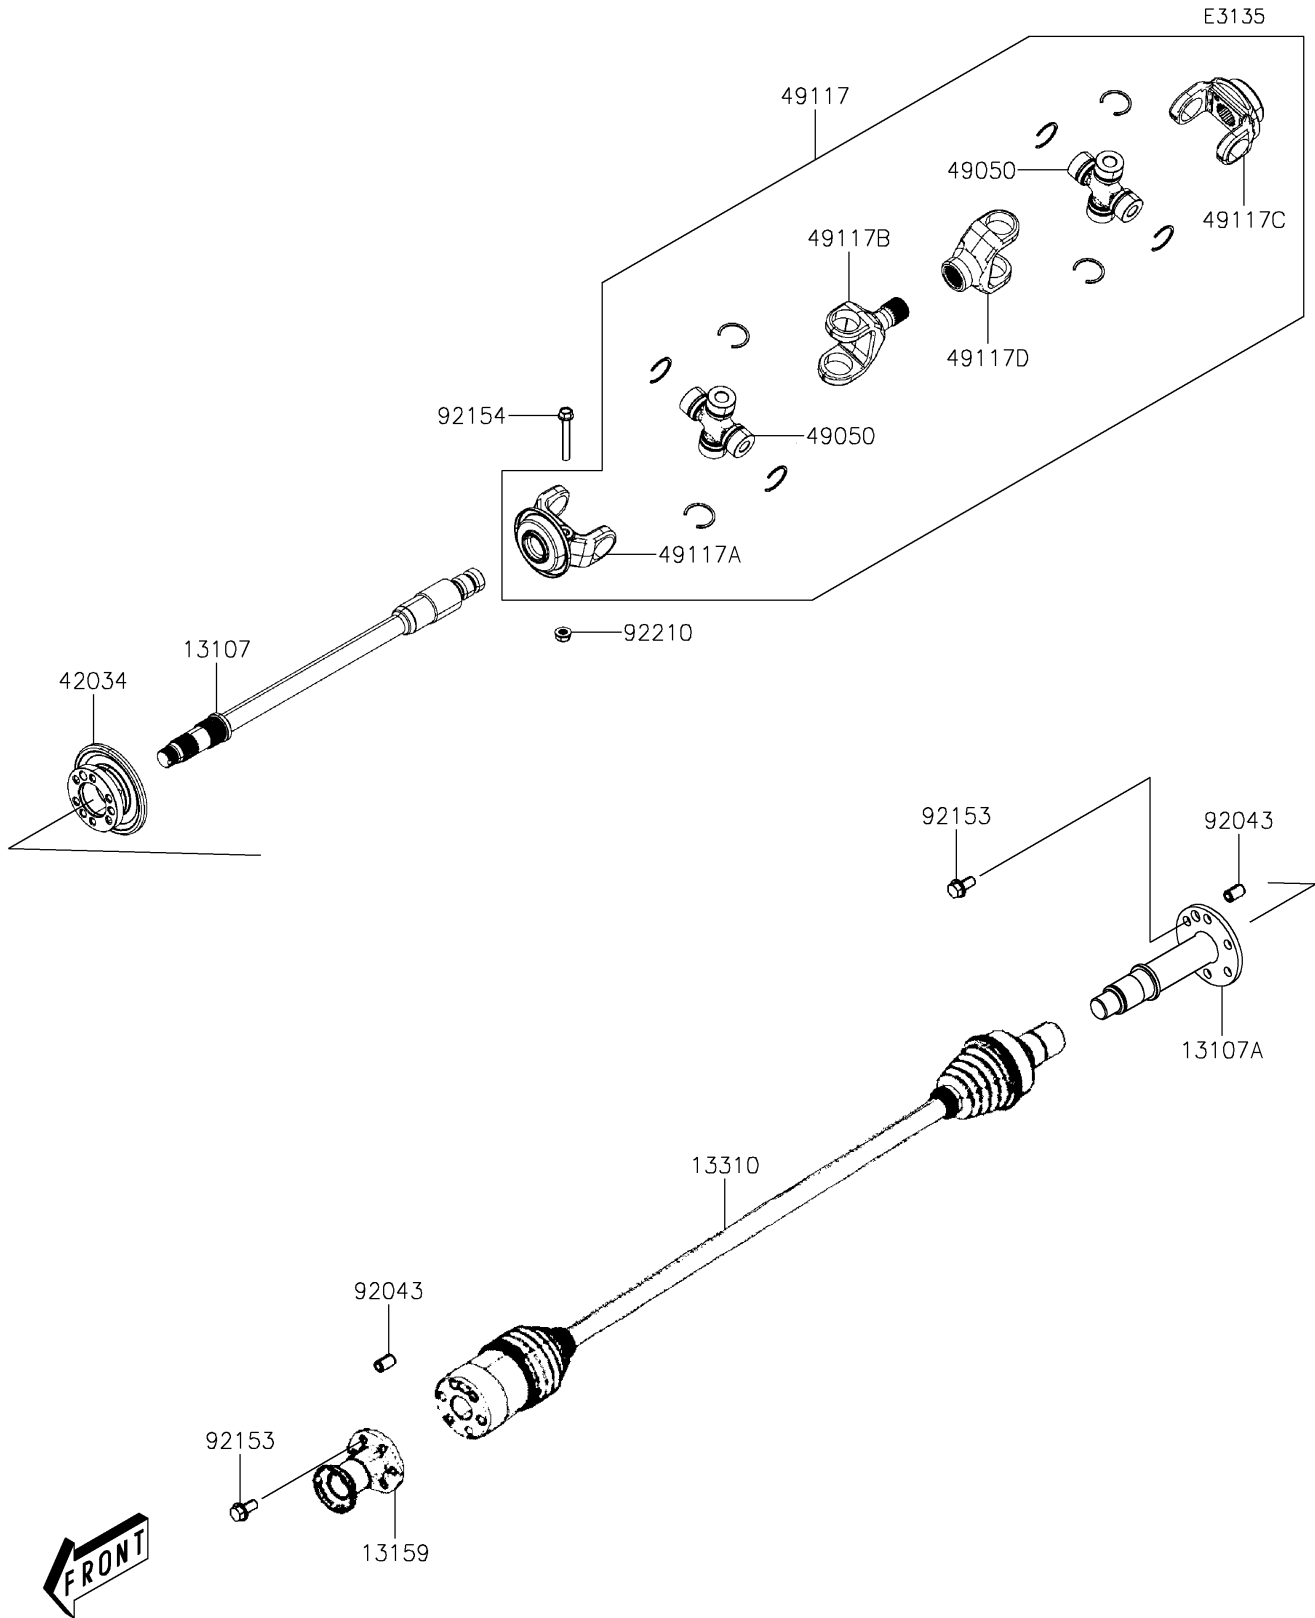

# 2019 MULE PRO-MX™ EPS PARTS DIAGRAM

Drive Shaft-Propeller

## 2019 MULE PRO-MX™ EPS PARTS LIST

### Drive Shaft-Propeller

ITEM NAME	PART NUMBER	QUANTITY
SHAFT,FINAL (Ref # 13107)	13107-Y027	1
SHAFT (Ref # 13107A)	13107-Y030	1
CONNECTOR,FR PROPELLER SHAFT (Ref # 13159)	13159-Y002	1
SHAFT-ASSY,PROPELLER (Ref # 13310)	13310-Y003	1
COUPLING (Ref # 42034)	42034-Y003	1
SPIDER (Ref # 49050)	49050-Y001	2
YOKE,DRIVE FRONT ASSY (Ref # 49117)	49117-Y001	1
YOKE (Ref # 49117A)	49117-Y002	1
YOKE (Ref # 49117B)	49117-Y003	1
YOKE (Ref # 49117C)	49117-Y004	1
YOKE (Ref # 49117D)	49117-Y005	1
PIN,10X16 (Ref # 92043)	92043-Y046	2
BOLT,FLANGE,8X16 (Ref # 92153)	92153-Y032	12
BOLT,SPECIAL,8X52 (Ref # 92154)	92154-Y168	1
NUT,8MM (Ref # 92210)	92210-Y076	1