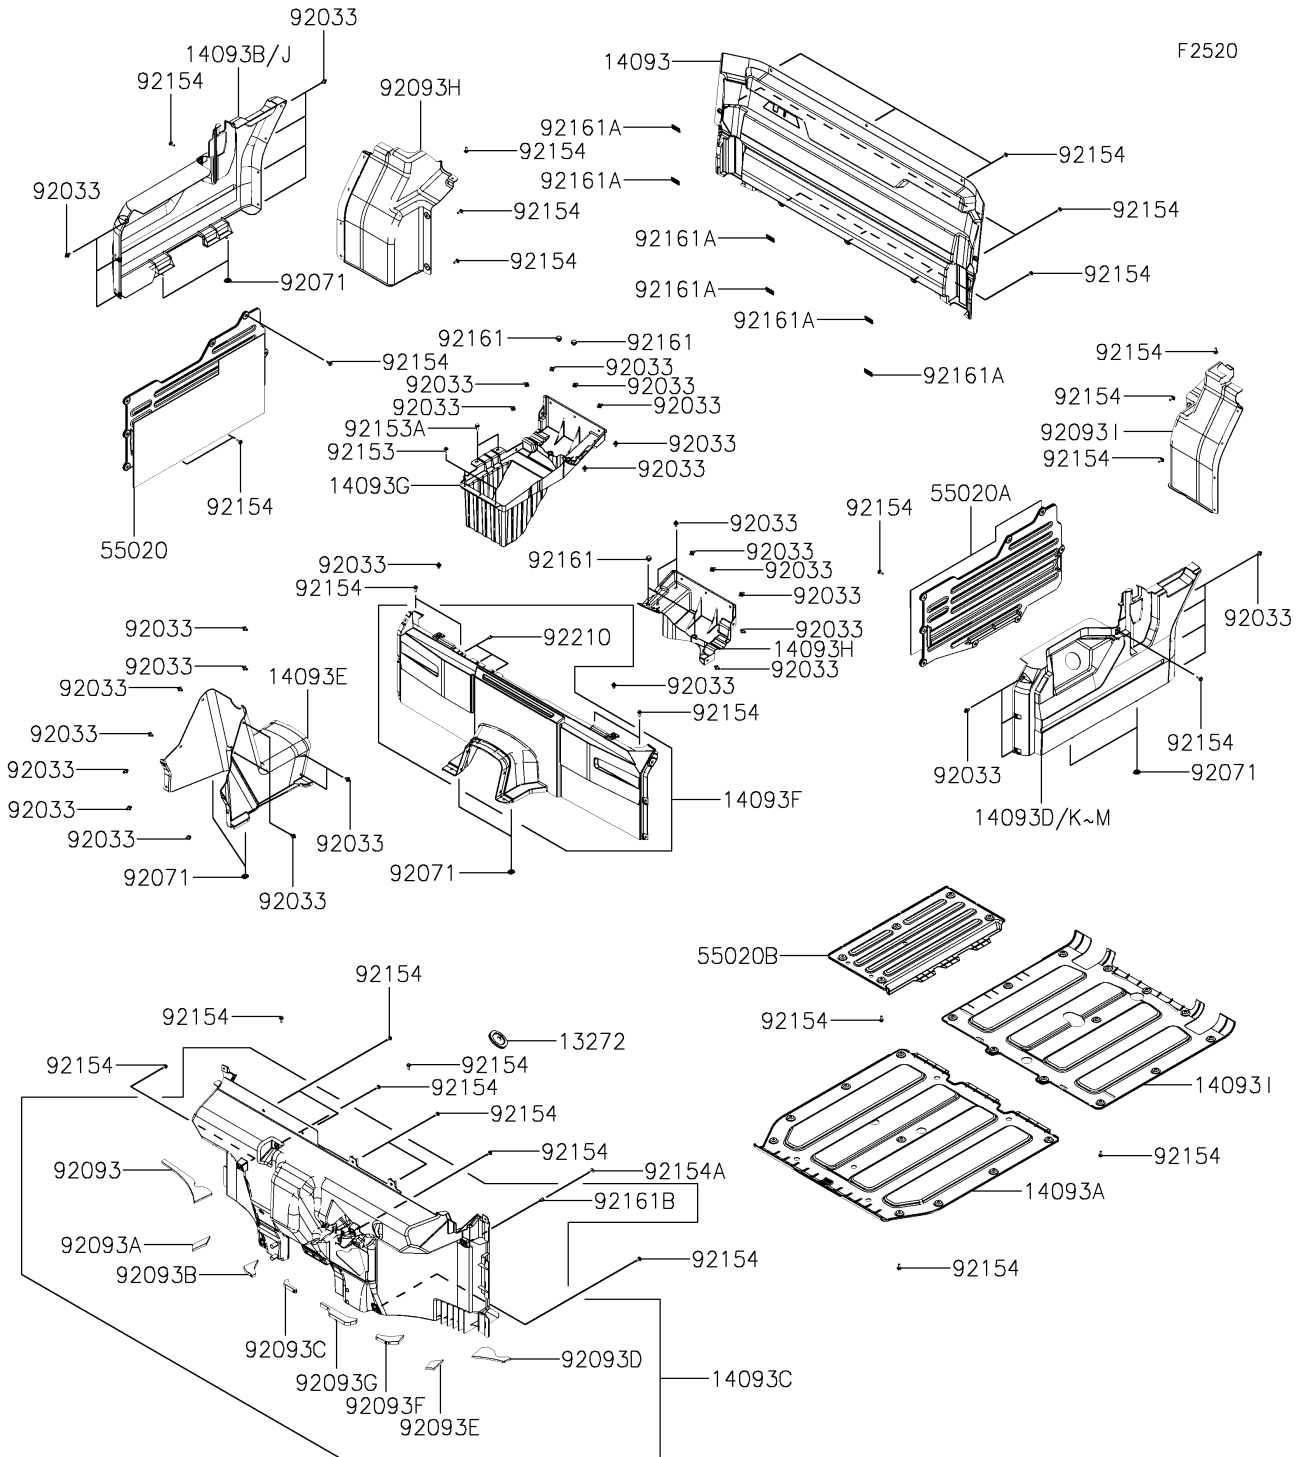

2020 MULE PRO-MX™ EPS PARTS DIAGRAM

Carrier(s)

2020 MULE PRO-MX™ EPS PARTS LIST

Carrier(s)

ITEM NAME	PART NUMBER	QUANTITY
PLATE,FRONT TIRE HOUSE (Ref # 13272)	13272-Y032	1
COVER,BACK,S.BLACK (Ref # 14093)	14093-Y010-933	1
COVER,UNDER,FR,S.BLACK (Ref # 14093A)	14093-Y018-933	1
COVER,FR FLOOR,S.BLACK (Ref # 14093C)	14093-Y023-933	1
COVER,SIDE,LH,S.BLACK (Ref # 14093D)	14093-Y024-933	1
COVER,TUNNEL,S.BLACK (Ref # 14093E)	14093-Y025-933	1
COVER,CNT,S.BLACK (Ref # 14093F)	14093-Y026-933	1
COVER,HEAT GUARD,RH (Ref # 14093G)	14093-Y027	1
COVER,HEAT GUARD,LH (Ref # 14093H)	14093-Y029	1
COVER,UNDER,RR,S.BLACK (Ref # 14093I)	14093-Y030-933	1
COVER,SIDE,LH,S.BLACK (Ref # 14093K)	14093-Y039-933	1
GUARD,HEAT,RH (Ref # 55020)	55020-Y013	1
GUARD,HEAT,LH (Ref # 55020A)	55020-Y014	1
GUARD,BOOT,S.BLACK (Ref # 55020B)	55020-Y017-933	1
RING-SNAP (Ref # 92033)	92033-Y033	41
GROMMET (Ref # 92071)	92071-Y006	8
SEAL (Ref # 92093)	92093-Y035	1
SEAL (Ref # 92093A)	92093-Y036	1
SEAL (Ref # 92093B)	92093-Y037	1
SEAL (Ref # 92093C)	92093-Y038	1
SEAL (Ref # 92093D)	92093-Y039	1
SEAL (Ref # 92093E)	92093-Y040	1
SEAL (Ref # 92093F)	92093-Y041	1
SEAL (Ref # 92093G)	92093-Y042	1
SEAL (Ref # 92093H)	92093-Y043	1
SEAL (Ref # 92093I)	92093-Y044	1
BOLT,5X16 (Ref # 92153)	92153-Y013	3
BOLT,FLANGE,8X16 (Ref # 92153A)	92153-Y032	2
BOLT,6X18 (Ref # 92154)	92154-Y177	73

2020 MULE PRO-MX™ EPS PARTS LIST

Carrier(s)

ITEM NAME	PART NUMBER	QUANTITY
BOLT,5X22 (Ref # 92154A)	92154-Y186	9
DAMPER (Ref # 92161)	92161-Y014	4
DAMPER (Ref # 92161A)	92161-Y045	6
DAMPER (Ref # 92161B)	92161-Y054	9
NUT,5MM (Ref # 92210)	92210-Y016	3