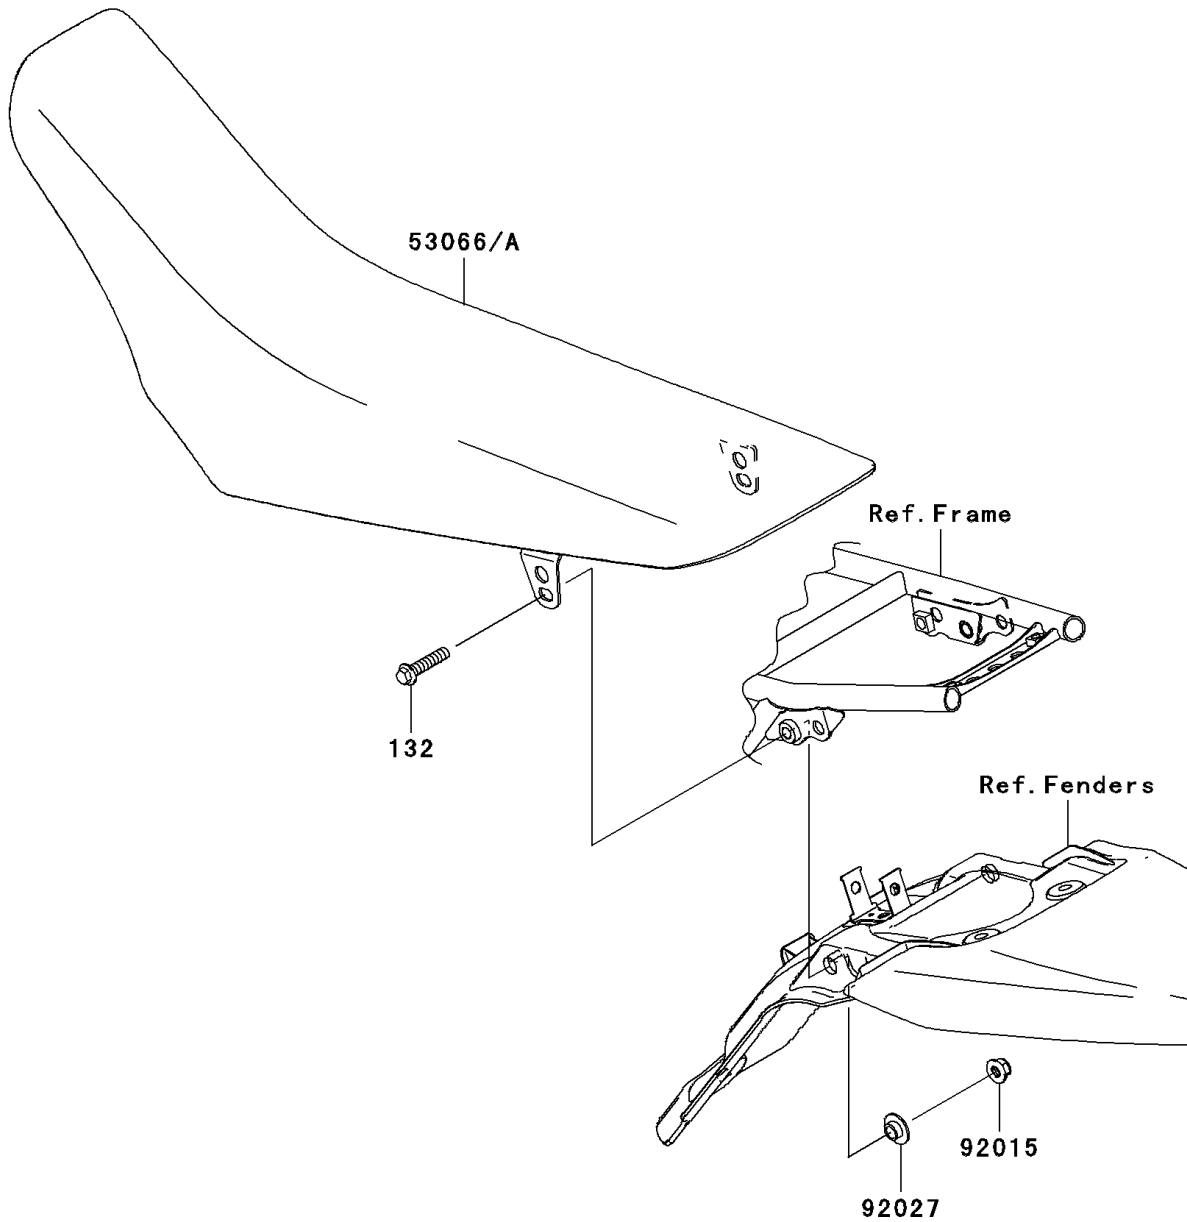

2009 KLX®140L PARTS DIAGRAM

Seat

F2510

2009 KLX®140L PARTS LIST

Seat

ITEM NAME	PART NUMBER	QUANTITY
BOLT-FLANGED-SMALL,8X35 (Ref # 132)	132BA0835	2
SEAT-ASSY,DUAL,BLACK (Ref # 53066)	53066-0208-MA	1
NUT,8MM (Ref # 92015)	92015-1432	2
COLLAR (Ref # 92027)	92027-1745	2