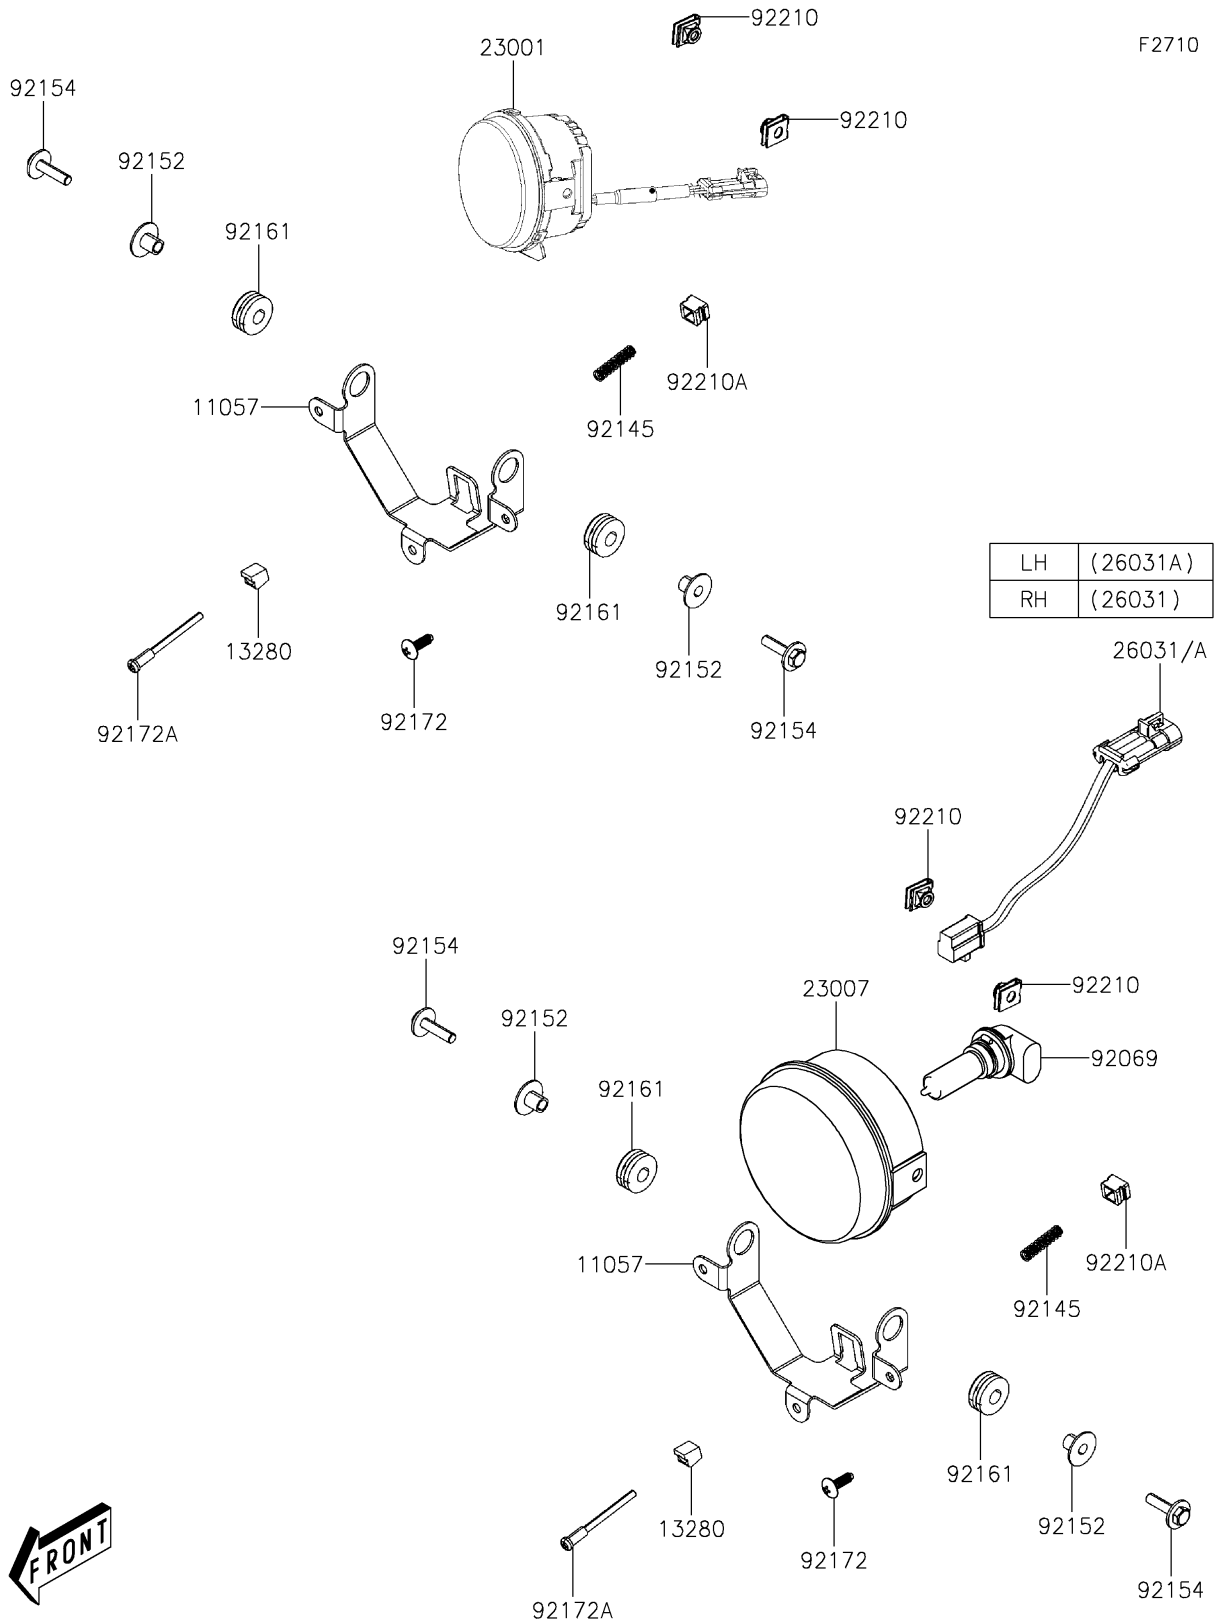

# 2019 MULE PRO-MX™ EPS PARTS DIAGRAM

Headlight(s)

## 2019 MULE PRO-MX™ EPS PARTS LIST

### Headlight(s)

ITEM NAME	PART NUMBER	QUANTITY
BRACKET,HEAD LIGHT (Ref # 11057)	11057-Y004	4
HOLDER,ADJUSTER LIGHT (Ref # 13280)	13280-Y019	4
LAMP-ASSY-HEAD,LED (Ref # 23001)	23001-Y001	2
LENS-COMP,HEAD LAMP (Ref # 23007)	23007-0096	2
HARNESS,SUB,HEAD LIGHT,RH (Ref # 26031)	26031-Y018	1
HARNESS,SUB,HEAD LIGHT,LH (Ref # 26031A)	26031-Y019	1
BULB,12V 35/35W (Ref # 92069)	92069-0019	2
SPRING,ADJUSTER LIGHT (Ref # 92145)	92145-Y062	4
COLLAR,HEAD LIGHT (Ref # 92152)	92152-Y064	8
BOLT,6X25 (Ref # 92154)	92154-Y099	8
DAMPER (Ref # 92161)	92161-Y043	8
SCREW,TAPPING,5X16 (Ref # 92172)	92172-Y020	12
SCREW,PAN,4X58 (Ref # 92172A)	92172-Y080	4
NUT,6MM (Ref # 92210)	92210-Y089	8
NUT,4MM (Ref # 92210A)	92210-Y095	4