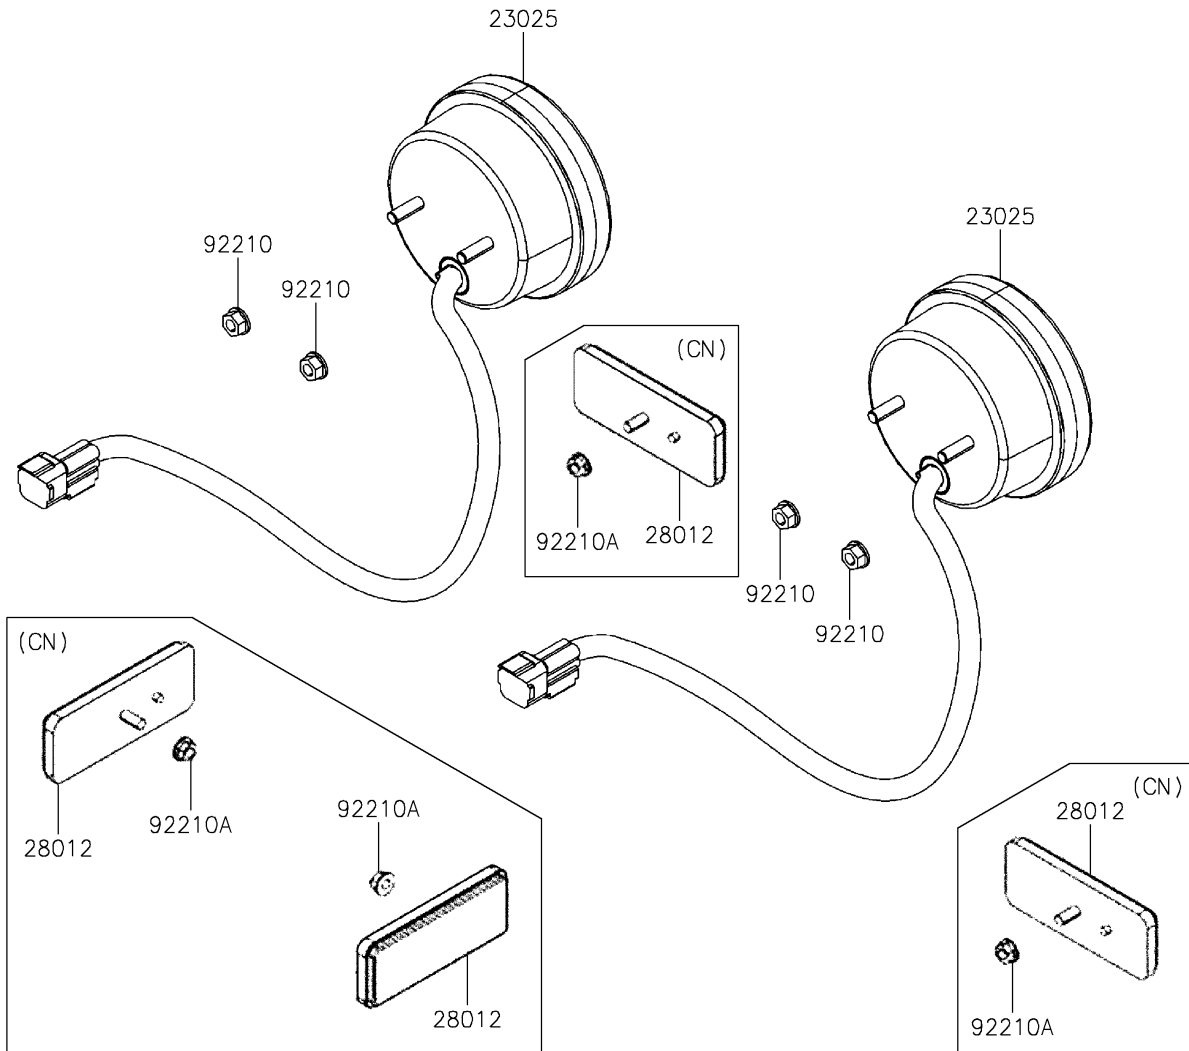

# 2020 MULE PRO-MX™ EPS PARTS DIAGRAM

Taillight(s)

F2720

## 2020 MULE PRO-MX™ EPS PARTS LIST

Taillight(s)

ITEM NAME	PART NUMBER	QUANTITY
LAMP-TAIL (Ref # 23025)	23025-Y009	2
NUT,6MM (Ref # 92210)	92210-Y026	4