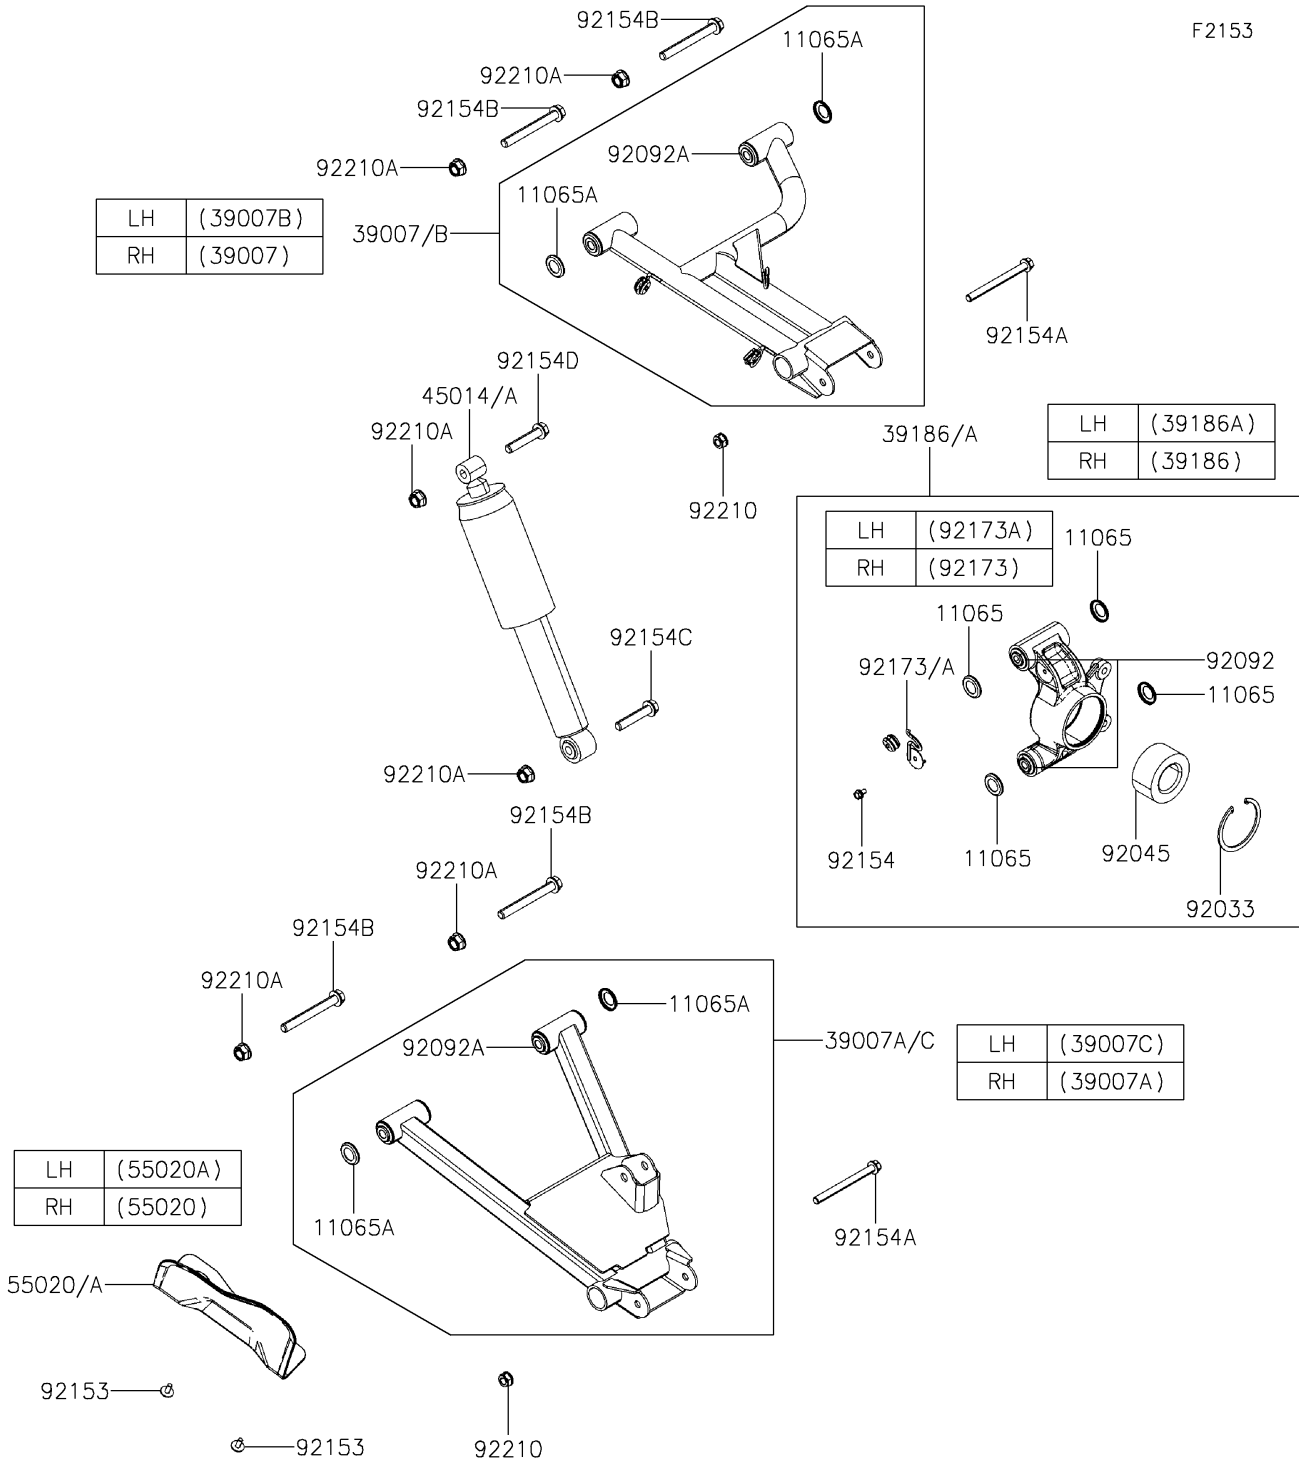

# 2020 MULE PRO-MX™ EPS LE PARTS DIAGRAM

## Rear Suspension

## 2020 MULE PRO-MX™ EPS LE PARTS LIST

### Rear Suspension

ITEM NAME	PART NUMBER	QUANTITY
CAP (Ref # 11065)	11065-Y038	8
CAP,ARM (Ref # 11065A)	11065-Y039	8
ARM-SUSP,RR,UPP,RH (Ref # 39007)	39007-Y014	1
ARM-SUSP,RR,LWR,RH (Ref # 39007A)	39007-Y015	1
ARM-SUSP,RR,UPP,LH (Ref # 39007B)	39007-Y016	1
ARM-SUSP,RR,LWR,LH (Ref # 39007C)	39007-Y017	1
KNUCKLE,RR,RH (Ref # 39186)	39186-Y006	1
KNUCKLE,RR,LH (Ref # 39186A)	39186-Y008	1
GUARD,RR,RH,S.BLACK (Ref # 55020)	55020-Y018-933	1
GUARD,RR,LH,S.BLACK (Ref # 55020A)	55020-Y019-933	1
RING-SNAP (Ref # 92033)	92033-Y039	2
BEARING-BALL,40X74X36 (Ref # 92045)	92045-0897	2
BUSHING-RUBBER (Ref # 92092)	92092-Y004	4
BUSHING-RUBBER (Ref # 92092A)	92092-Y005	8
BOLT,6X16 (Ref # 92153)	92153-Y018	4
BOLT,FLANGE,6X6 (Ref # 92154)	92154-Y192	2
BOLT,FLANGE,10X110 (Ref # 92154A)	92154-Y199	4
BOLT,FLANGE,12X100 (Ref # 92154B)	92154-Y202	8
BOLT,FLANGE,12X60 (Ref # 92154C)	92154-Y203	2
BOLT,FLANGE,12X55 (Ref # 92154D)	92154-Y204	2
CLAMP,KNUCKLE,RH (Ref # 92173)	92173-Y070	1
CLAMP,KNUCKLE,LH (Ref # 92173A)	92173-Y072	1
NUT,10MM (Ref # 92210)	92210-Y009	4
NUT,FLANGE,12MM (Ref # 92210A)	92210-Y090	12