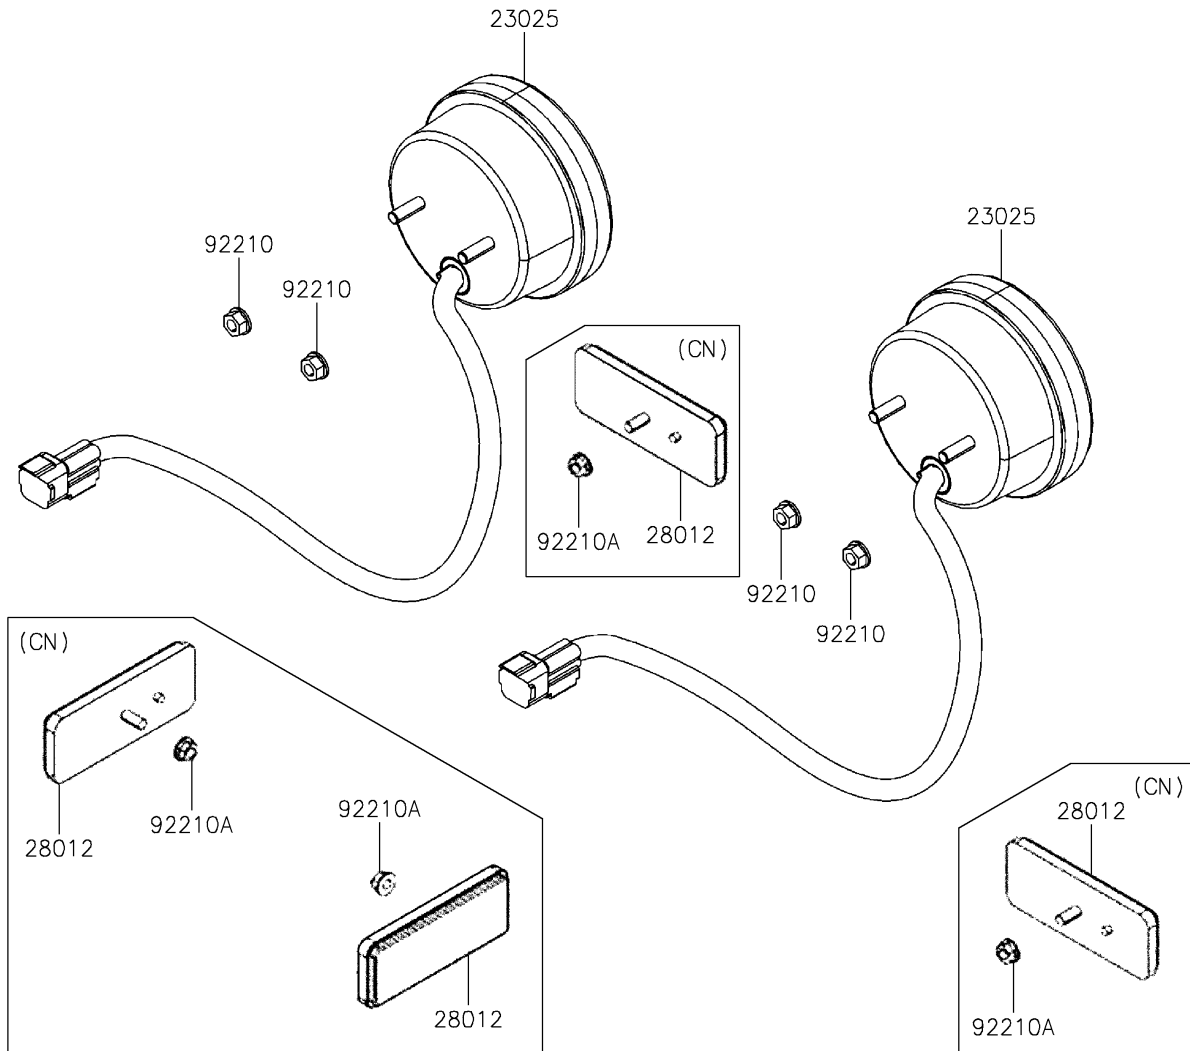

2019 MULE PRO-MX™ EPS LE PARTS DIAGRAM

Taillight(s)

F2720

2019 MULE PRO-MX™ EPS LE PARTS LIST

Taillight(s)

ITEM NAME	PART NUMBER	QUANTITY
LAMP-TAIL (Ref # 23025)	23025-Y009	2
NUT,6MM (Ref # 92210)	92210-Y026	4