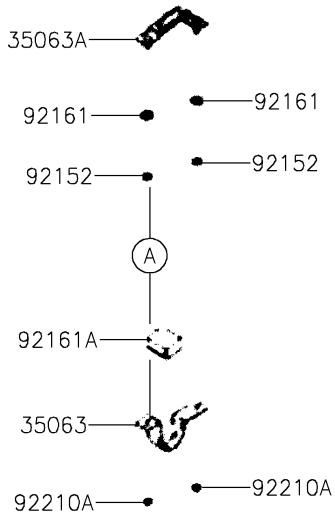

2020 MULE PRO-MX™ EPS LE PARTS DIAGRAM

Sun Top

F2876

2020 MULE PRO-MX™ EPS LE PARTS LIST

Sun Top

ITEM NAME	PART NUMBER	QUANTITY
COVER,SUNTOP,S.BLACK (Ref # 14093)	14093-Y045-933	1
STAY,SUNTOP BOTTOM (Ref # 35063)	35063-Y045	2
STAY,SUNTOP TOP (Ref # 35063A)	35063-Y046	2
COLLAR (Ref # 92152)	92152-Y074	4
BOLT,FLANGE,6MM (Ref # 92154)	92154-Y213	6
DAMPER (Ref # 92161)	92161-Y056	10
DAMPER (Ref # 92161A)	92161-Y057	2
WASHER,10.5MM (Ref # 92200)	92200-Y100	6
NUT,6MM (Ref # 92210)	92210-Y026	2
NUT,6MM (Ref # 92210A)	92210-Y087	4