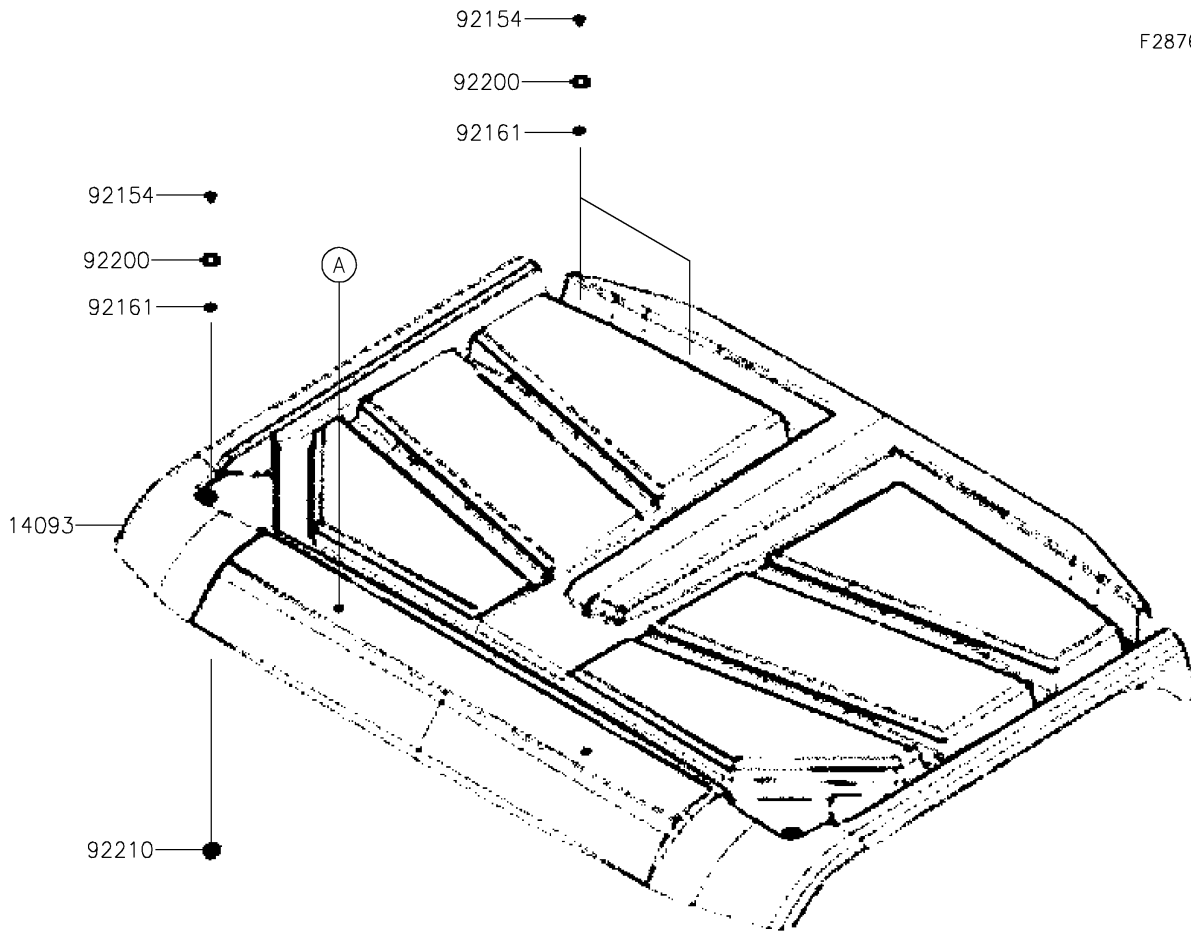

2020 MULE PRO-MX™ EPS LE PARTS DIAGRAM

Sun Top

F2876

2020 MULE PRO-MX™ EPS LE PARTS LIST

Sun Top

ITEM NAME	PART NUMBER	QUANTITY
COVER,SUNTOP,S.BLACK (Ref # 14093)	14093-Y045-933	1
STAY,SUNTOP BOTTOM (Ref # 35063)	35063-Y045	2
STAY,SUNTOP TOP (Ref # 35063A)	35063-Y046	2
COLLAR (Ref # 92152)	92152-Y074	4
BOLT,FLANGE,6MM (Ref # 92154)	92154-Y213	6
DAMPER (Ref # 92161)	92161-Y056	10
DAMPER (Ref # 92161A)	92161-Y057	2
WASHER,10.5MM (Ref # 92200)	92200-Y100	6
NUT,6MM (Ref # 92210)	92210-Y026	2
NUT,6MM (Ref # 92210A)	92210-Y087	4