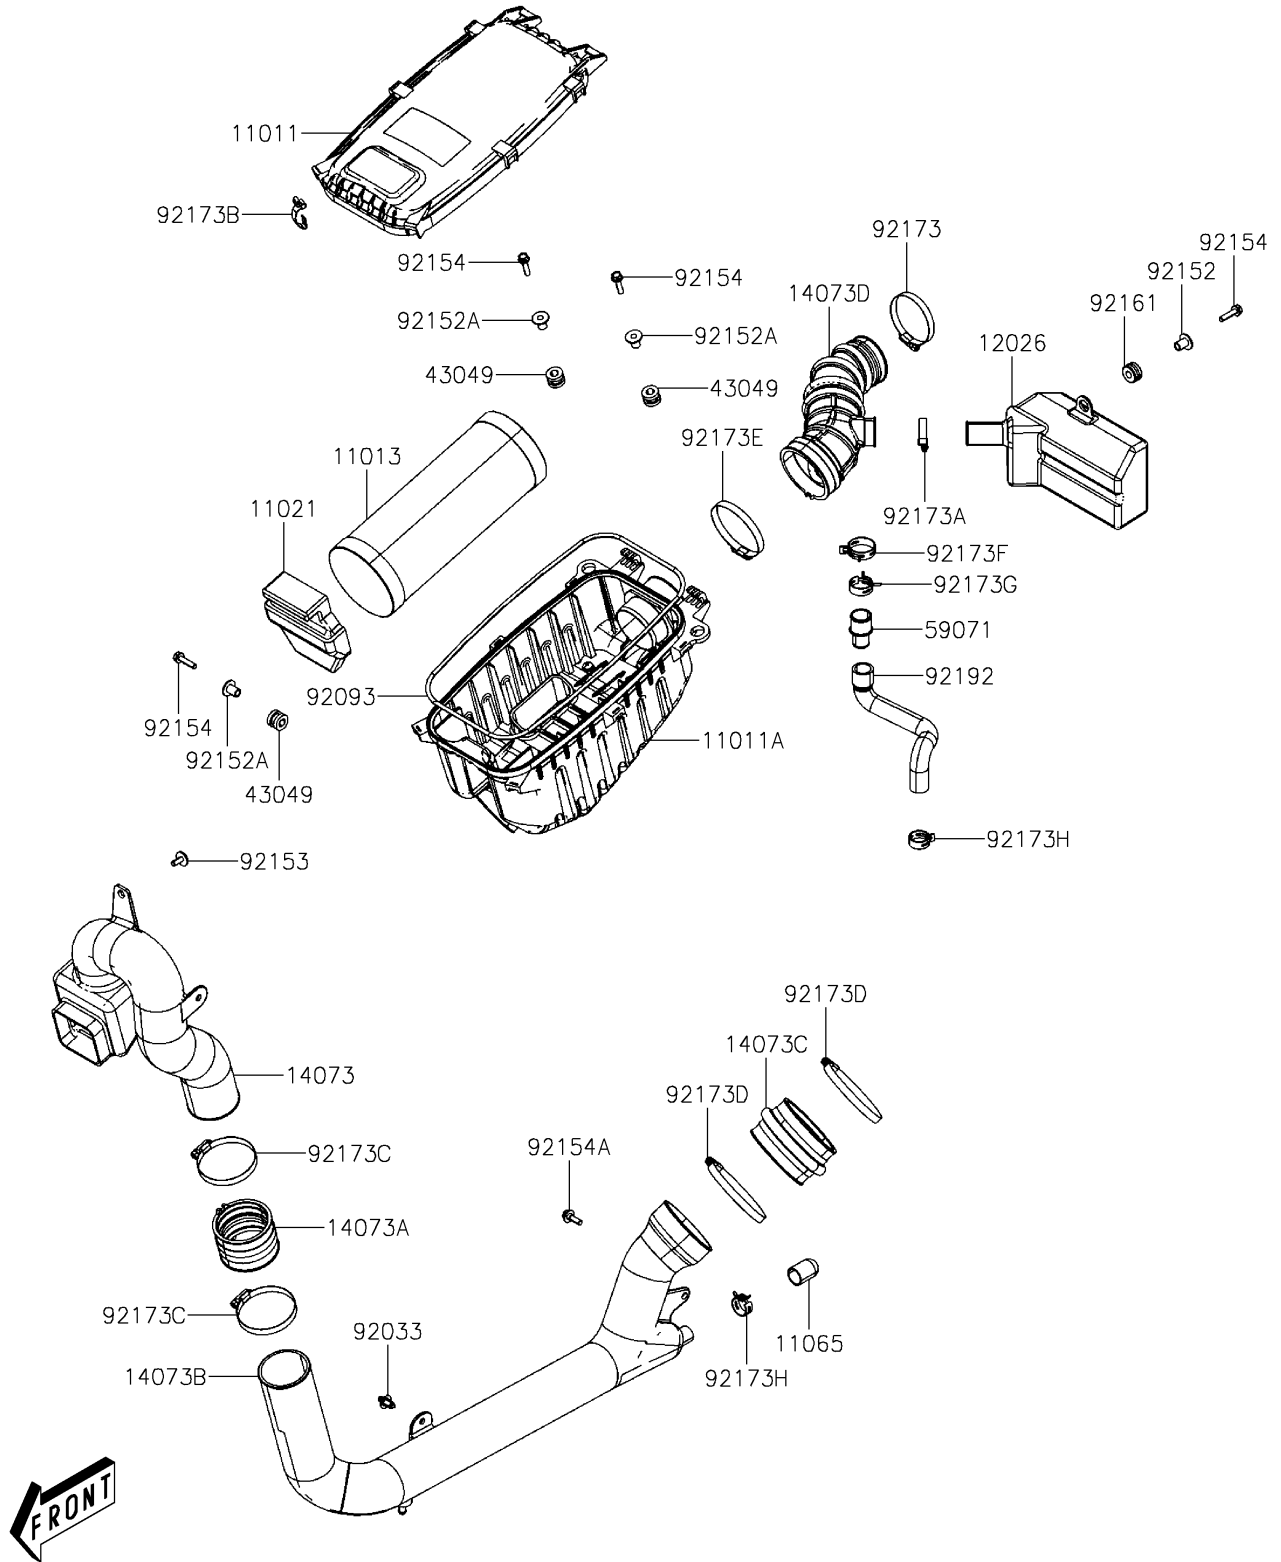

2020 MULE PRO-MX™ EPS CAMO PARTS DIAGRAM

Air Cleaner

E1130

2020 MULE PRO-MX™ EPS CAMO PARTS LIST

Air Cleaner

ITEM NAME	PART NUMBER	QUANTITY
CASE-AIR FILTER,UPP (Ref # 11011)	11011-Y012	1
CASE-AIR FILTER,LWR (Ref # 11011A)	11011-Y013	1
ELEMENT-AIR FILTER (Ref # 11013)	11013-Y005	1
CASE-ASSY,AIR FILTER (Ref # 11021)	11021-Y002	1
CAP,DRAIN (Ref # 11065)	11065-Y036	1
CHAMBER,NOISE SILENCE (Ref # 12026)	12026-Y002	1
DUCT,INTAKE (Ref # 14073)	14073-Y018	1
DUCT,JOINT (Ref # 14073A)	14073-Y019	1
DUCT,INTAKE (Ref # 14073B)	14073-Y020	1
DUCT,JOINT (Ref # 14073C)	14073-Y021	1
DUCT,CHAMBER (Ref # 14073D)	14073-Y022	1
PACKING (Ref # 43049)	43049-Y006	3
JOINT (Ref # 59071)	59071-Y009	1
RING-SNAP (Ref # 92033)	92033-Y033	1
SEAL,AIR FILTER (Ref # 92093)	92093-Y031	1
COLLAR (Ref # 92152)	92152-Y013	1
COLLAR (Ref # 92152A)	92152-Y056	3
BOLT,6X16 (Ref # 92153)	92153-Y018	1
BOLT,FLANGE,6X25 (Ref # 92154)	92154-Y130	4
BOLT,FLANGE,6MM (Ref # 92154A)	92154-Y180	1
DAMPER (Ref # 92161)	92161-Y046	1
CLAMP (Ref # 92173)	92173-Y030	1
CLAMP (Ref # 92173A)	92173-Y031	1
CLAMP (Ref # 92173B)	92173-Y063	6
CLAMP (Ref # 92173C)	92173-Y065	2
CLAMP (Ref # 92173D)	92173-Y066	2
CLAMP (Ref # 92173E)	92173-Y074	1
CLAMP (Ref # 92173F)	92173-Y079	1
CLAMP (Ref # 92173G)	92173-Y080	1

2020 MULE PRO-MX™ EPS CAMO PARTS LIST

Air Cleaner

ITEM NAME	PART NUMBER	QUANTITY
CLAMP (Ref # 92173H)	92173-Y082	2
TUBE,BREATHER (Ref # 92192)	92192-Y068	1