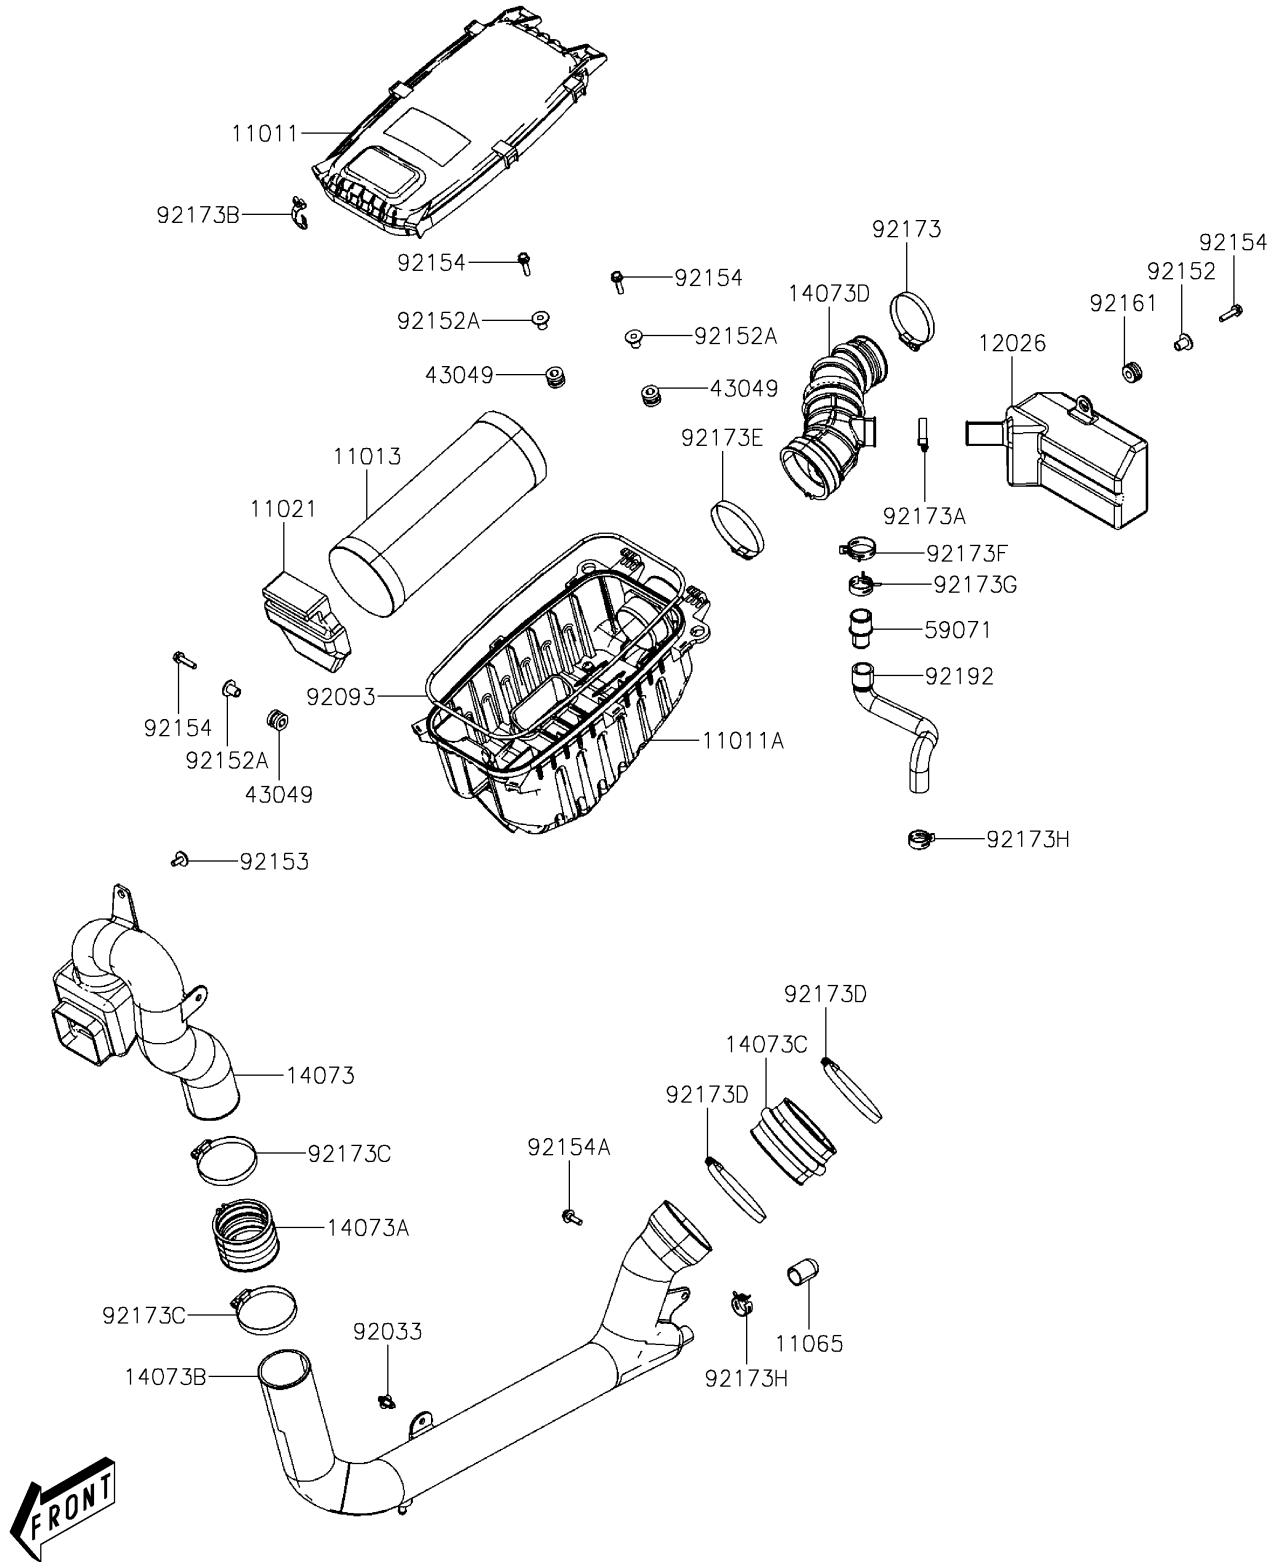

2020 MULE PRO-MX™ EPS CAMO PARTS DIAGRAM

Air Cleaner

E1130

2020 MULE PRO-MX™ EPS CAMO PARTS LIST

Air Cleaner

ITEM NAME	PART NUMBER	QUANTITY
CASE-AIR FILTER,UPP (Ref # 11011)	11011-Y012	1
CASE-AIR FILTER,LWR (Ref # 11011A)	11011-Y013	1
ELEMENT-AIR FILTER (Ref # 11013)	11013-Y005	1
CASE-ASSY,AIR FILTER (Ref # 11021)	11021-Y002	1
CAP,DRAIN (Ref # 11065)	11065-Y036	1
CHAMBER,NOISE SILENCE (Ref # 12026)	12026-Y002	1
DUCT,INTAKE (Ref # 14073)	14073-Y018	1
DUCT,JOINT (Ref # 14073A)	14073-Y019	1
DUCT,INTAKE (Ref # 14073B)	14073-Y020	1
DUCT,JOINT (Ref # 14073C)	14073-Y021	1
DUCT,CHAMBER (Ref # 14073D)	14073-Y022	1
PACKING (Ref # 43049)	43049-Y006	3
JOINT (Ref # 59071)	59071-Y009	1
RING-SNAP (Ref # 92033)	92033-Y033	1
SEAL,AIR FILTER (Ref # 92093)	92093-Y031	1
COLLAR (Ref # 92152)	92152-Y013	1
COLLAR (Ref # 92152A)	92152-Y056	3
BOLT,6X16 (Ref # 92153)	92153-Y018	1
BOLT,FLANGE,6X25 (Ref # 92154)	92154-Y130	4
BOLT,FLANGE,6MM (Ref # 92154A)	92154-Y180	1
DAMPER (Ref # 92161)	92161-Y046	1
CLAMP (Ref # 92173)	92173-Y030	1
CLAMP (Ref # 92173A)	92173-Y031	1
CLAMP (Ref # 92173B)	92173-Y063	6
CLAMP (Ref # 92173C)	92173-Y065	2
CLAMP (Ref # 92173D)	92173-Y066	2
CLAMP (Ref # 92173E)	92173-Y074	1
CLAMP (Ref # 92173F)	92173-Y079	1
CLAMP (Ref # 92173G)	92173-Y080	1

2020 MULE PRO-MX™ EPS CAMO PARTS LIST

Air Cleaner

ITEM NAME	PART NUMBER	QUANTITY
CLAMP (Ref # 92173H)	92173-Y082	2
TUBE,BREATHER (Ref # 92192)	92192-Y068	1