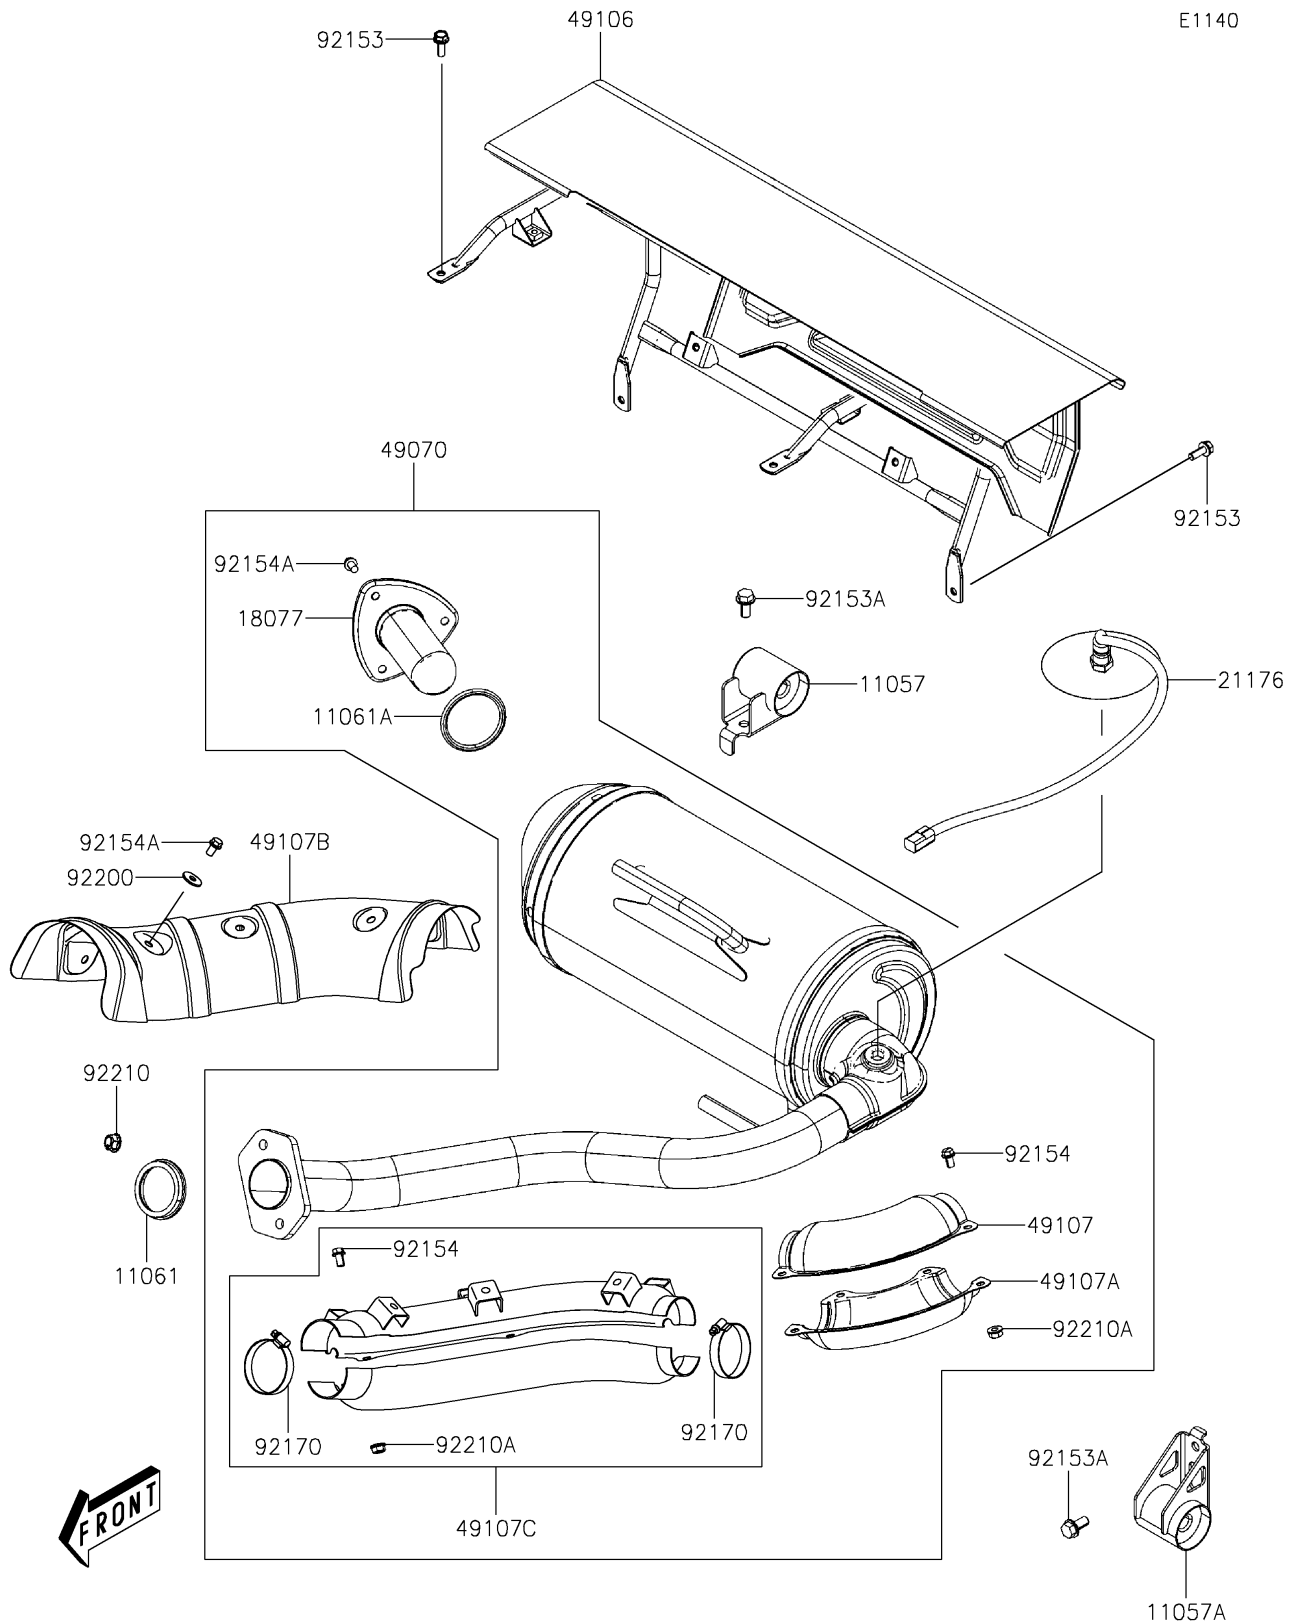

2019 MULE PRO-MX™ EPS CAMO PARTS DIAGRAM

Muffler(s)

2019 MULE PRO-MX™ EPS CAMO PARTS LIST

Muffler(s)

ITEM NAME	PART NUMBER	QUANTITY
BRACKET (Ref # 11057)	11057-Y001	1
BRACKET (Ref # 11057A)	11057-Y002	1
GASKET,EXHAUST PIPE (Ref # 11061)	11061-Y065	1
GASKET,SPARK ARRESTER (Ref # 11061A)	11061-Y066	1
ARRESTER-SPARK (Ref # 18077)	18077-Y003	1
SENSOR,OXYGEN (Ref # 21176)	21176-0888	1
MUFFLER-COMP (Ref # 49070)	49070-Y001	1
COVER-MUFFLER (Ref # 49106)	49106-Y005	1
COVER-EXHAUST PIPE,RR,UPP (Ref # 49107)	49107-Y005	1
COVER-EXHAUST PIPE,RR,LWR (Ref # 49107A)	49107-Y006	1
COVER-EXHAUST PIPE,UPP (Ref # 49107B)	49107-Y009	1
COVER-EXHAUST PIPE,FR,UPP&LWR (Ref # 49107C)	49107-Y010	1
BOLT,FLANGE,6X16 (Ref # 92153)	92153-Y025	4
BOLT,FLANGE,8X16 (Ref # 92153A)	92153-Y032	2
BOLT,FLANGE,6X10 (Ref # 92154)	92154-Y166	6
BOLT,FLANGE,6X12 (Ref # 92154A)	92154-Y225	9
CLAMP (Ref # 92170)	92170-1674	2
WASHER,6.5X17.7X1.5 (Ref # 92200)	92200-Y104	6
NUT,8MM (Ref # 92210)	92210-Y076	2
NUT,FLANGE,6MM (Ref # 92210A)	92210-Y098	6