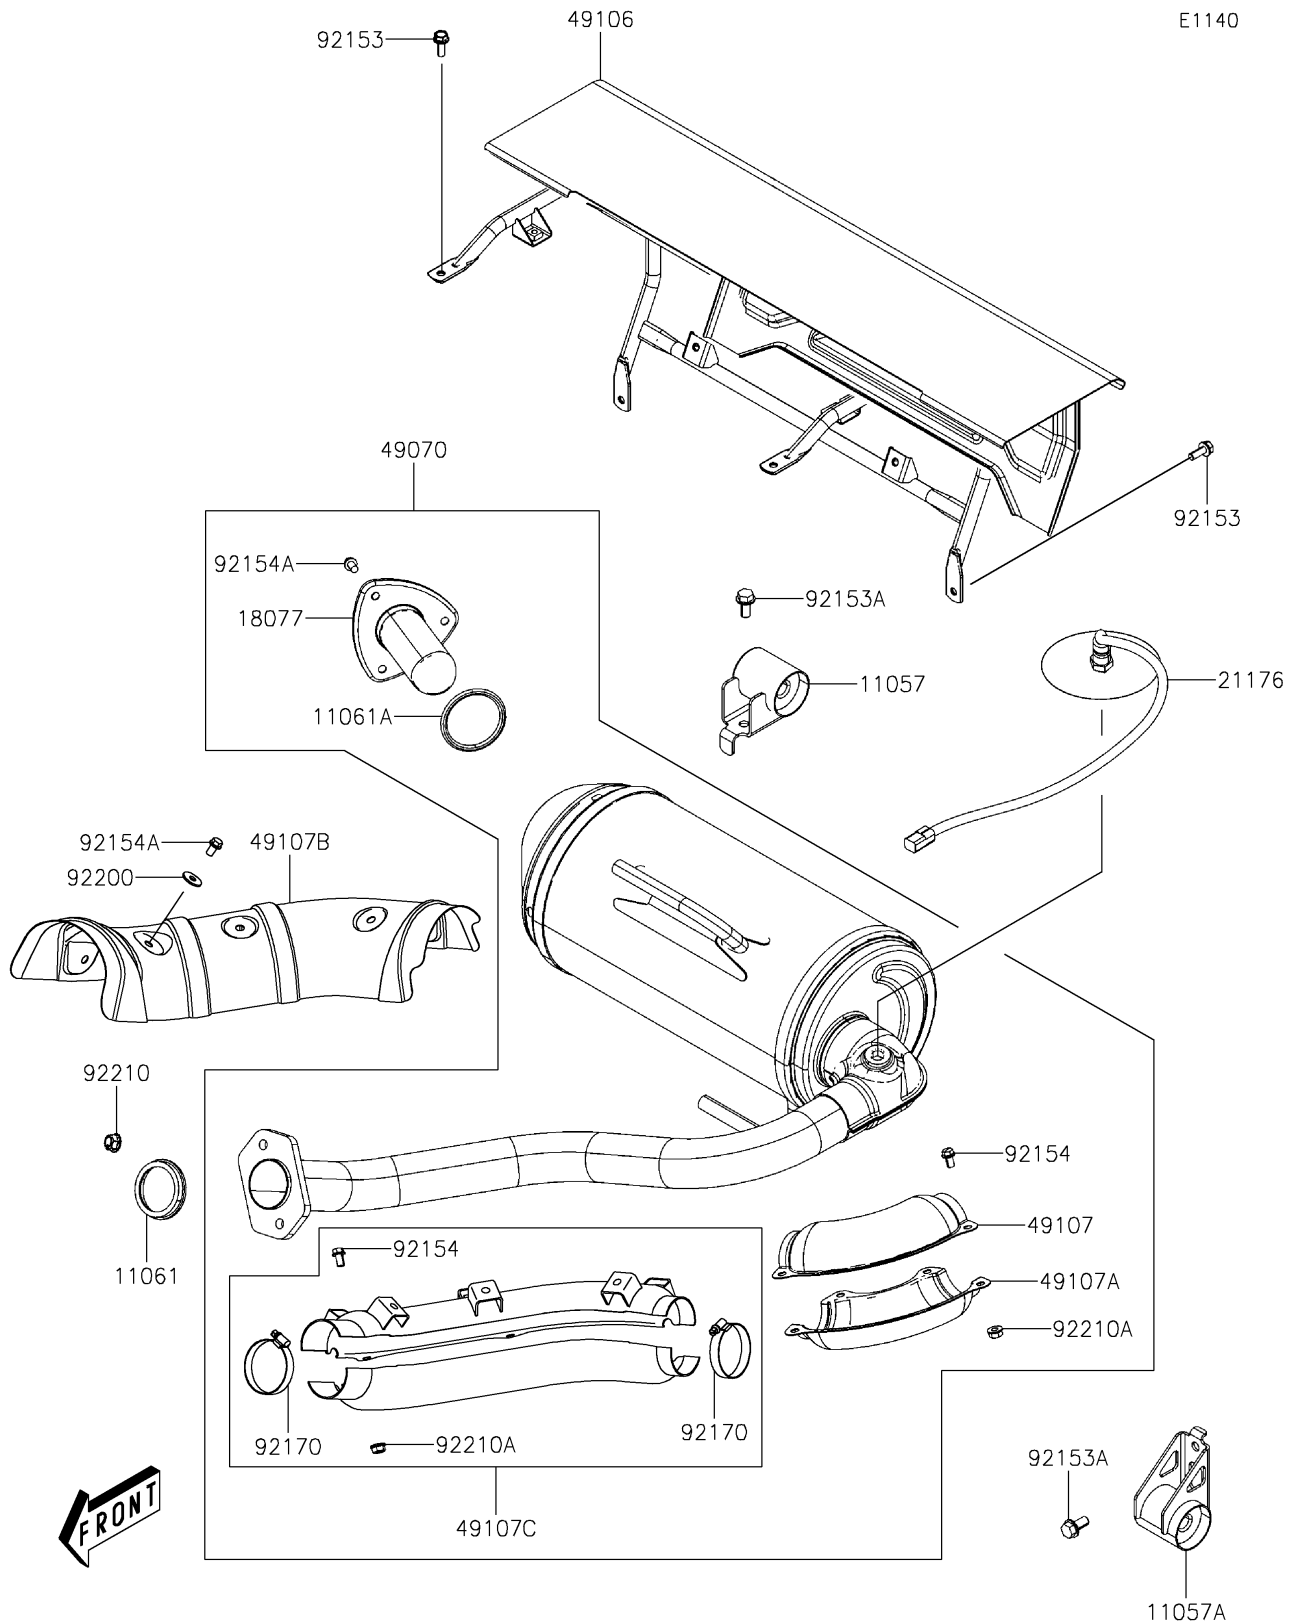

2020 MULE PRO-MX™ EPS CAMO PARTS DIAGRAM

Muffler(s)

2020 MULE PRO-MX™ EPS CAMO PARTS LIST

Muffler(s)

ITEM NAME	PART NUMBER	QUANTITY
BRACKET (Ref # 11057)	11057-Y001	1
BRACKET (Ref # 11057A)	11057-Y002	1
GASKET,EXHAUST PIPE (Ref # 11061)	11061-Y065	1
GASKET,SPARK ARRESTER (Ref # 11061A)	11061-Y066	1
ARRESTER-SPARK (Ref # 18077)	18077-Y003	1
SENSOR,OXYGEN (Ref # 21176)	21176-0888	1
MUFFLER-COMP (Ref # 49070)	49070-Y001	1
COVER-MUFFLER (Ref # 49106)	49106-Y005	1
COVER-EXHAUST PIPE,RR,UPP (Ref # 49107)	49107-Y005	1
COVER-EXHAUST PIPE,RR,LWR (Ref # 49107A)	49107-Y006	1
COVER-EXHAUST PIPE,UPP (Ref # 49107B)	49107-Y009	1
COVER-EXHAUST PIPE,FR,UPP&LWR (Ref # 49107C)	49107-Y010	1
BOLT,FLANGE,6X16 (Ref # 92153)	92153-Y025	4
BOLT,FLANGE,8X16 (Ref # 92153A)	92153-Y032	2
BOLT,FLANGE,6X10 (Ref # 92154)	92154-Y166	6
BOLT,FLANGE,6X12 (Ref # 92154A)	92154-Y225	9
CLAMP (Ref # 92170)	92170-1674	2
WASHER,6.5X17.7X1.5 (Ref # 92200)	92200-Y104	6
NUT,8MM (Ref # 92210)	92210-Y076	2
NUT,FLANGE,6MM (Ref # 92210A)	92210-Y098	6