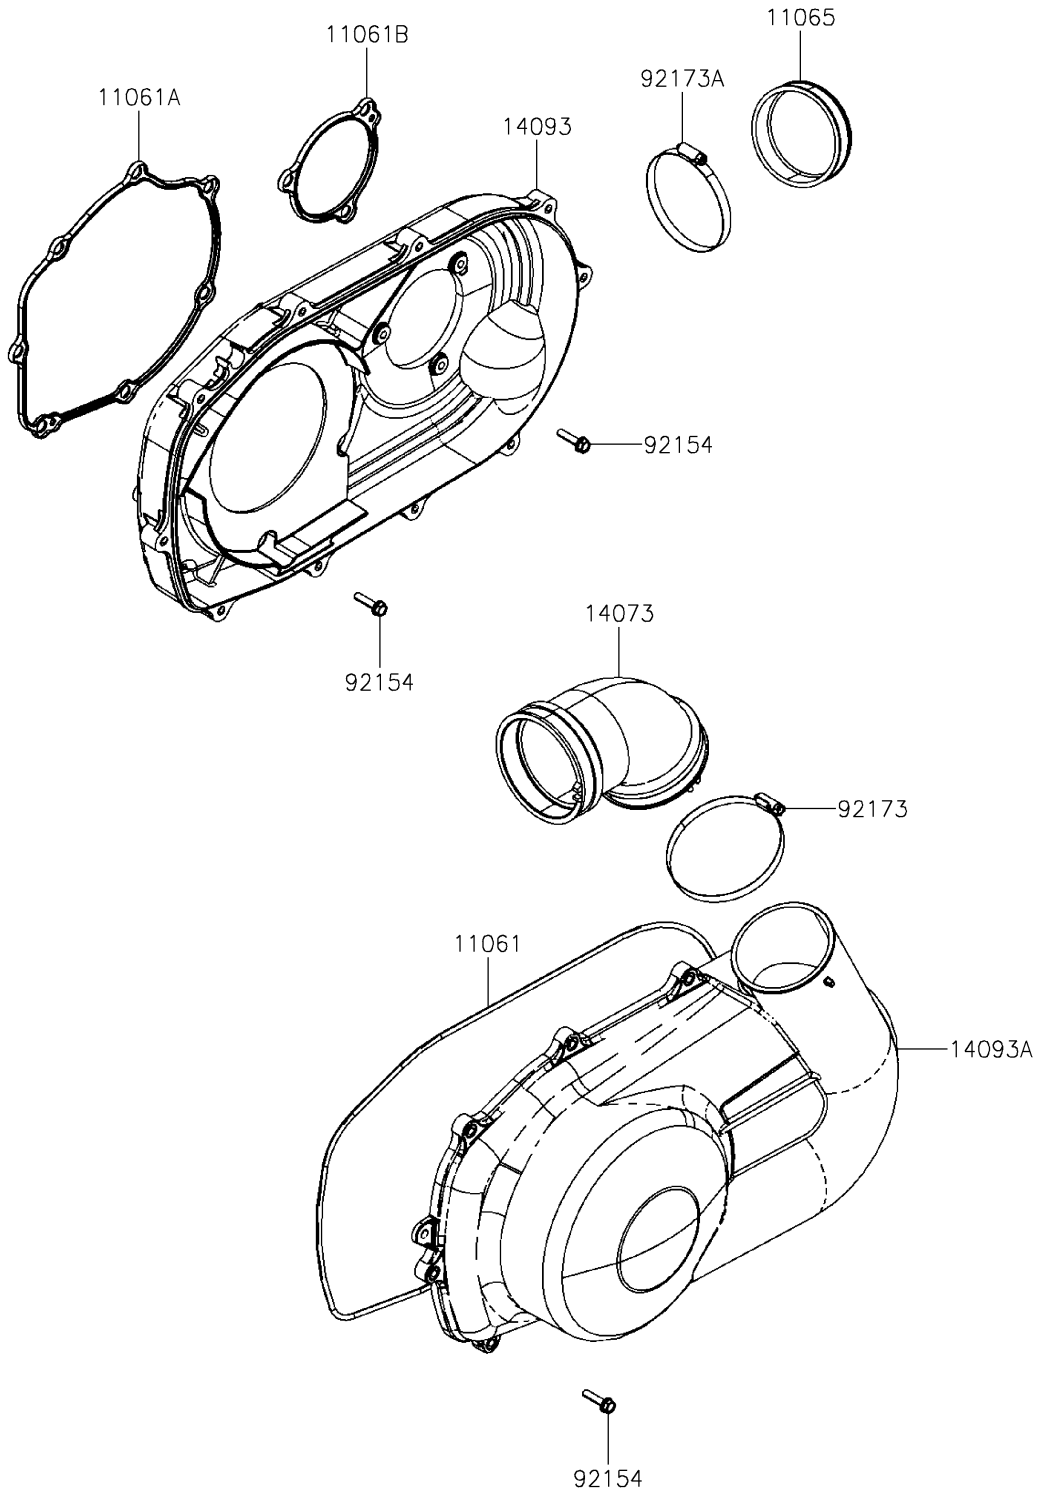

# 2020 MULE PRO-MX™ EPS CAMO PARTS DIAGRAM

Converter Cover

E1393

## 2020 MULE PRO-MX™ EPS CAMO PARTS LIST

### Converter Cover

ITEM NAME	PART NUMBER	QUANTITY
GASKET,CRANK CASE COVER,RH (Ref # 11061)	11061-Y056	1
GASKET,CVT CASE,RR (Ref # 11061A)	11061-Y057	1
GASKET,CVT CASE,FR (Ref # 11061B)	11061-Y058	1
CAP,CVT CASE (Ref # 11065)	11065-Y034	1
DUCT,CRANK CASE COVER (Ref # 14073)	14073-Y010	1
COVER,RH (Ref # 14093)	14093-Y001	1
COVER,CRANK CASE,RH (Ref # 14093A)	14093-Y003	1
BOLT,FLANGE,6X25 (Ref # 92154)	92154-Y130	20
CLAMP (Ref # 92173)	92173-Y064	1
CLAMP (Ref # 92173A)	92173-Y066	1