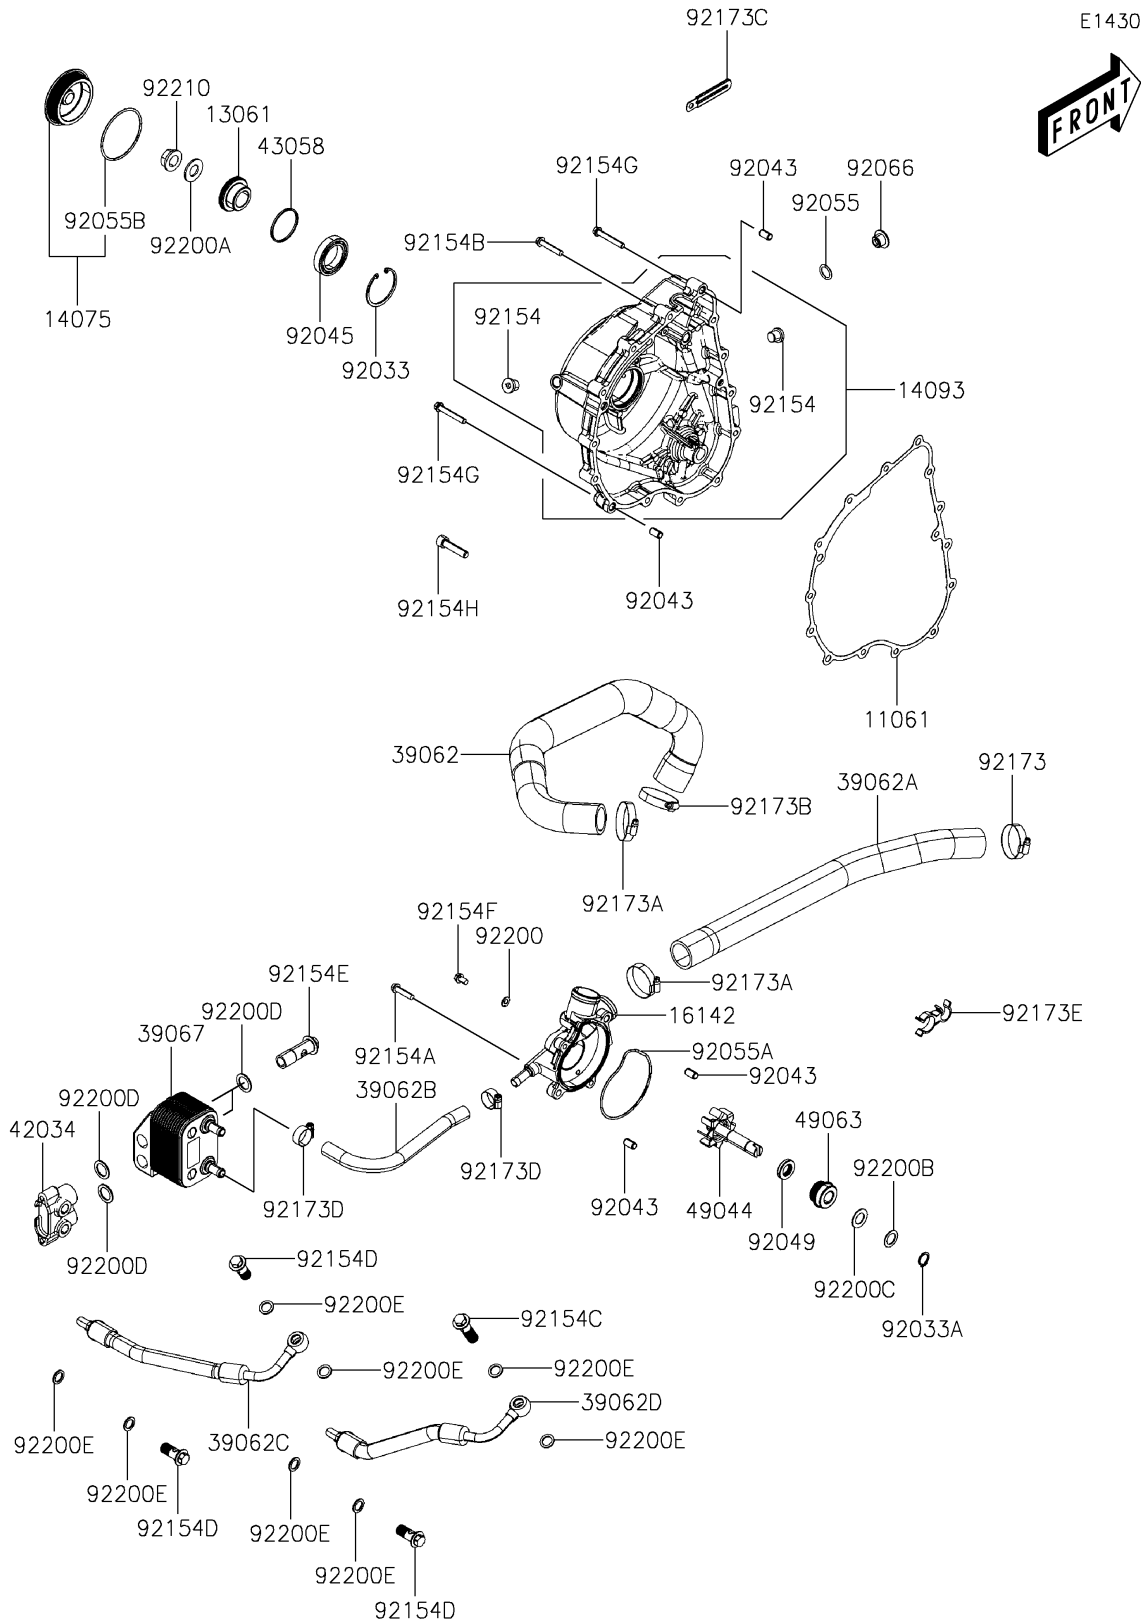

2020 MULE PRO-MX™ EPS CAMO PARTS DIAGRAM

Engine Cover(s)

2020 MULE PRO-MX™ EPS CAMO PARTS LIST

Engine Cover(s)

ITEM NAME	PART NUMBER	QUANTITY
GASKET,CRANK CASE COVER,RH (Ref # 11061)	11061-Y055	1
BOSS,RACHET (Ref # 13061)	13061-Y005	1
CAP-ASSY (Ref # 14075)	14075-Y006	1
COVER,CRANK CASE,RH (Ref # 14093)	14093-Y002	1
COVER-PUMP,WATER (Ref # 16142)	16142-Y002	1
HOSE-COOLING (Ref # 39062)	39062-Y015	1
HOSE-COOLING (Ref # 39062A)	39062-Y018	1
HOSE-COOLING (Ref # 39062B)	39062-Y021	1
HOSE-COOLING (Ref # 39062C)	39062-Y022	1
HOSE-COOLING (Ref # 39062D)	39062-Y023	1
COOLER-OIL (Ref # 39067)	39067-Y001	1
COUPLING,OIL COOLER (Ref # 42034)	42034-Y002	1
RING,OIL PATH (Ref # 43058)	43058-Y001	1
PUMP-WATER (Ref # 49044)	49044-Y002	1
SEAL-MECHANICAL (Ref # 49063)	49063-Y003	1
RING-SNAP (Ref # 92033)	92033-Y027	1
RING-SNAP (Ref # 92033A)	92033-Y028	1
PIN,8X14 (Ref # 92043)	92043-Y012	4
BEARING-BALL,6906 (Ref # 92045)	92045-Y044	1
SEAL-OIL,14X24X5 (Ref # 92049)	92049-0824	1
RING-O,13.8X2.5 (Ref # 92055)	92055-Y023	1
RING-O,WATER PUMP (Ref # 92055A)	92055-Y058	1
RING-O,17.8X2.4 (Ref # 92055B)	92055-Y064	1
PLUG,COVER (Ref # 92066)	92066-Y009	1
BOLT,SEALING,12MM (Ref # 92154)	92154-Y009	2
BOLT,FLANGE,6X25 (Ref # 92154A)	92154-Y066	4
BOLT,FLANGE,6X32 (Ref # 92154B)	92154-Y128	12
BOLT (Ref # 92154C)	92154-Y172	1
BOLT (Ref # 92154D)	92154-Y173	3