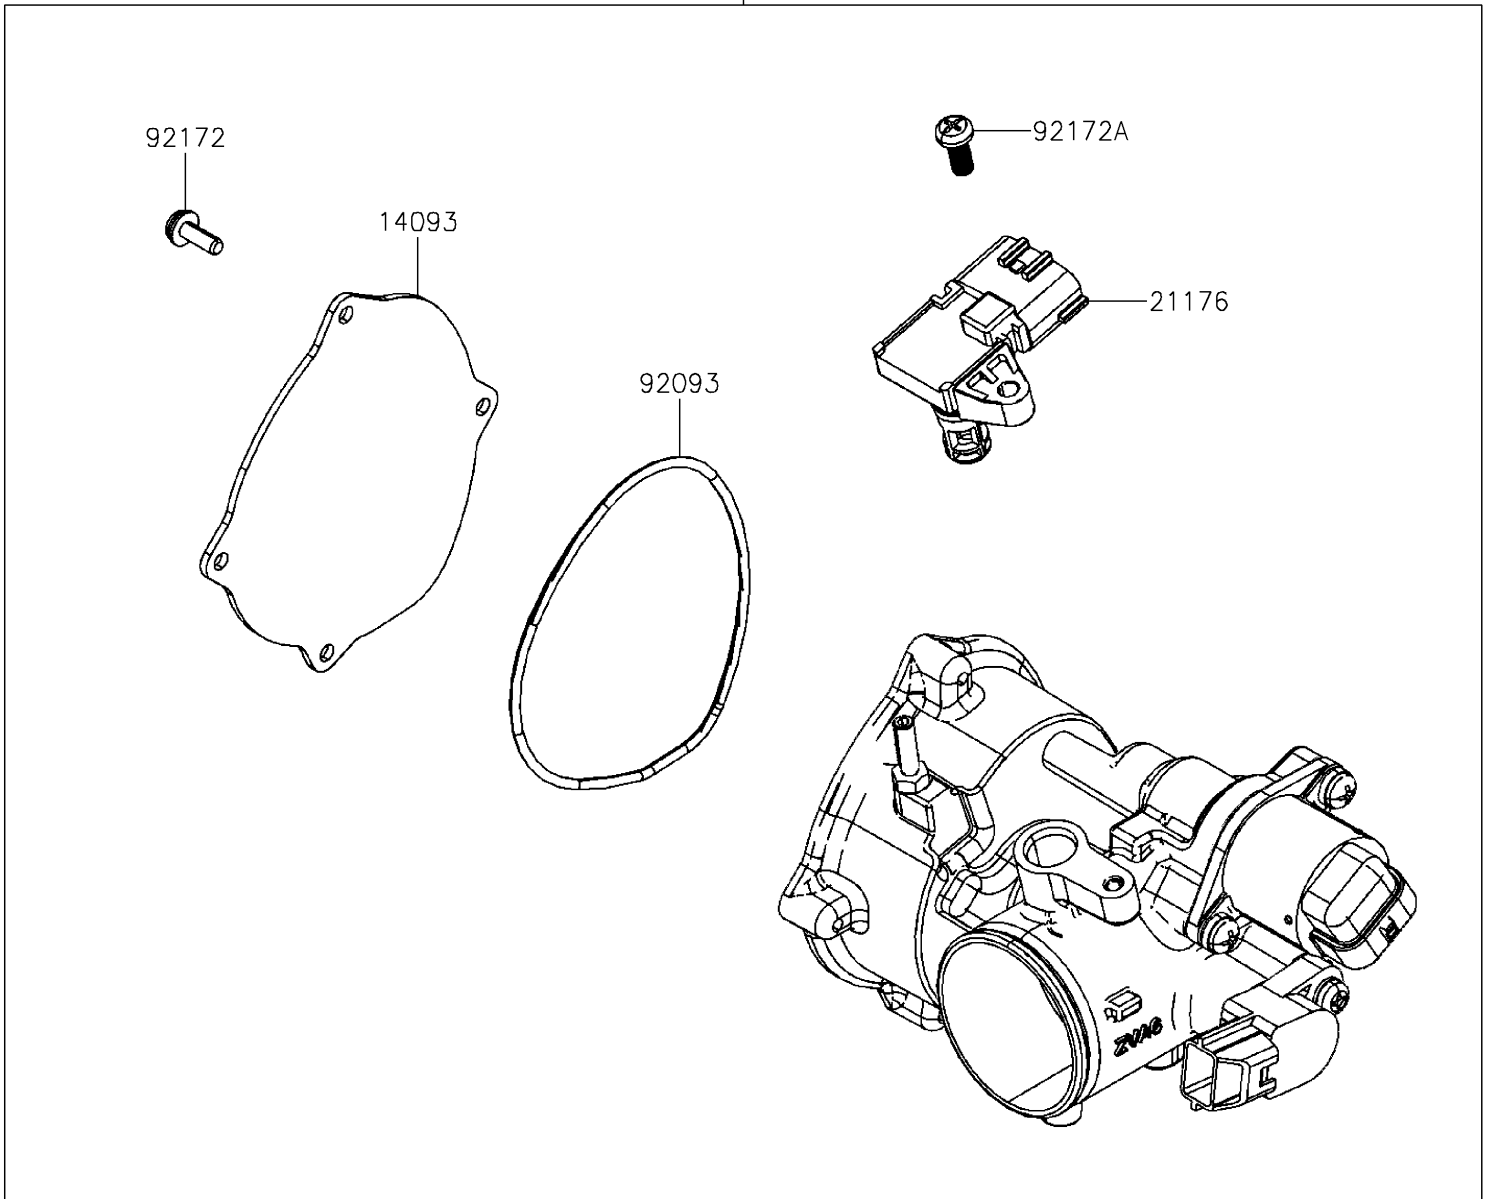

2020 MULE PRO-MX™ EPS CAMO PARTS DIAGRAM

Throttle

E1510

16163

2020 MULE PRO-MX™ EPS CAMO PARTS LIST

Throttle

ITEM NAME	PART NUMBER	QUANTITY
-----------	-------------	----------