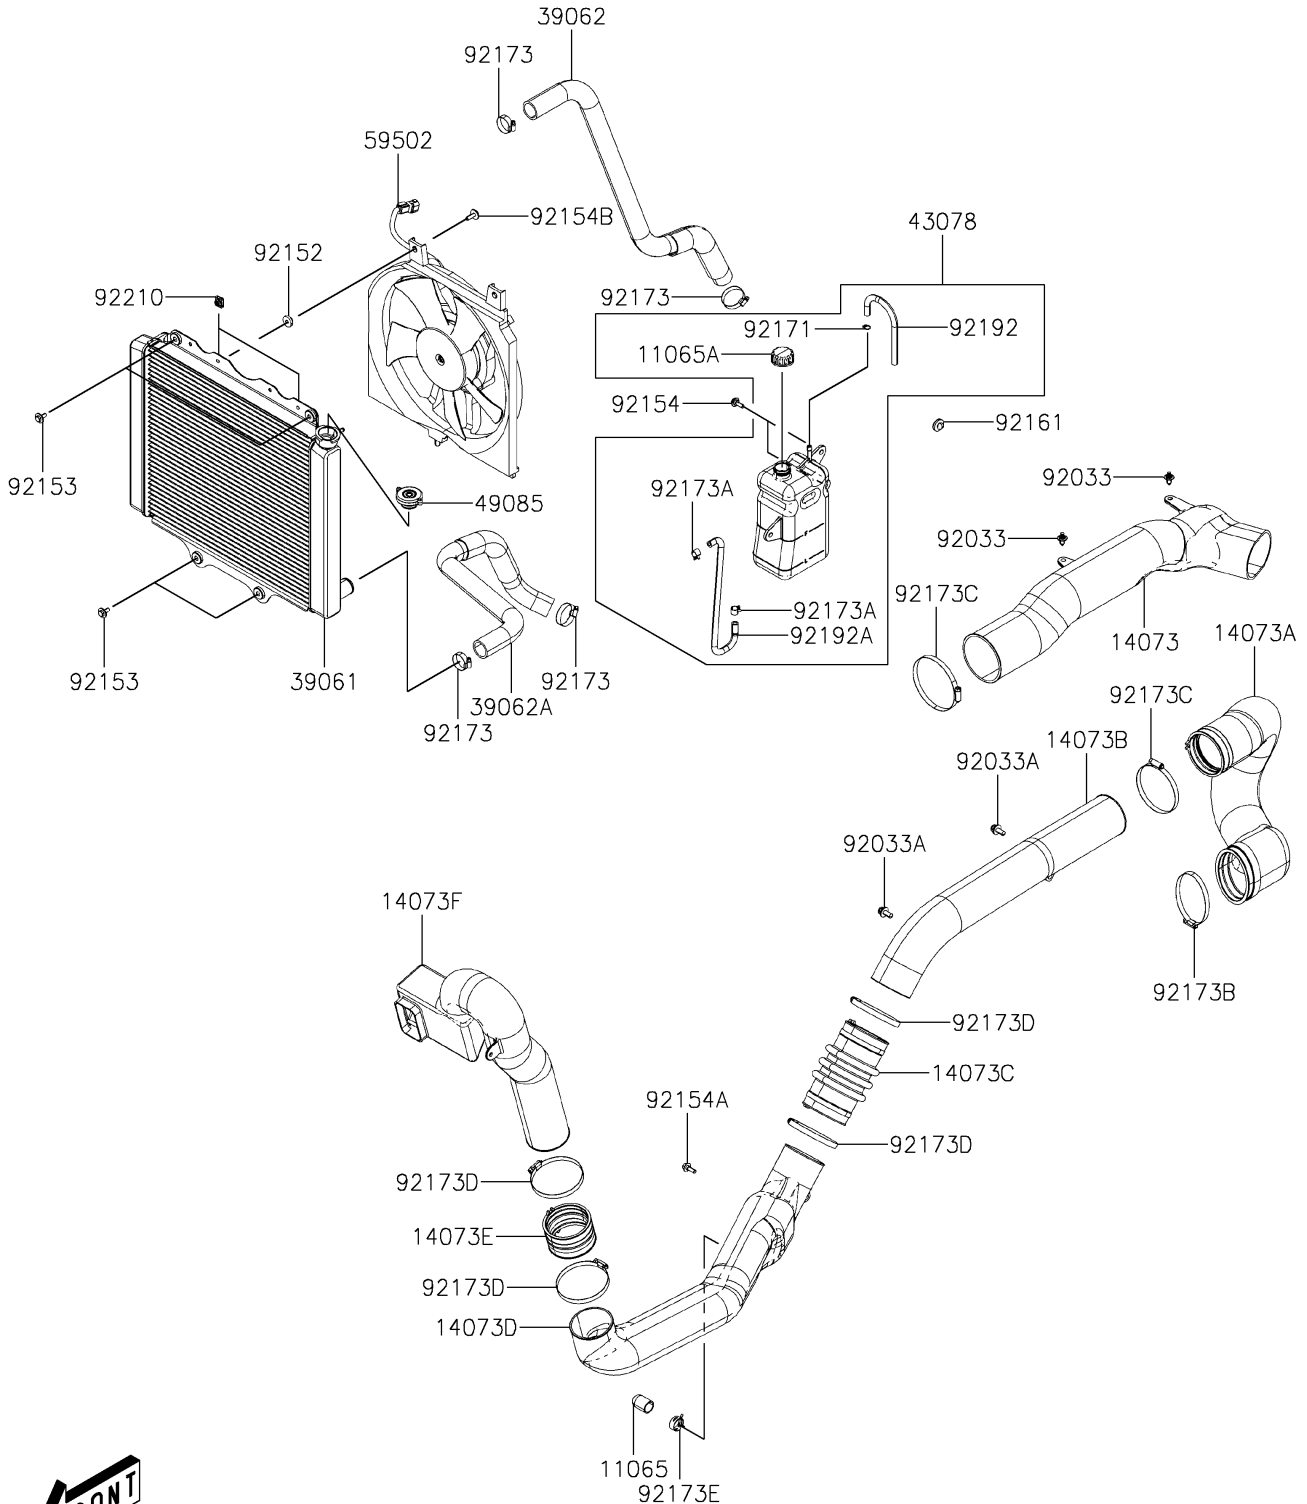

2020 MULE PRO-MX™ EPS CAMO PARTS DIAGRAM

Cooling

E3035

2020 MULE PRO-MX™ EPS CAMO PARTS LIST

Cooling

ITEM NAME	PART NUMBER	QUANTITY
CAP,DRAIN (Ref # 11065)	11065-Y036	1
CAP,RESERVE TANK (Ref # 11065A)	11065-Y037	1
DUCT (Ref # 14073)	14073-Y011	1
DUCT,INTAKE (Ref # 14073A)	14073-Y012	1
DUCT,INTAKE (Ref # 14073B)	14073-Y013	1
DUCT,INTAKE (Ref # 14073C)	14073-Y014	1
DUCT,INTAKE (Ref # 14073D)	14073-Y015	1
DUCT,INTAKE (Ref # 14073E)	14073-Y016	1
DUCT,INTAKE (Ref # 14073F)	14073-Y017	1
RADIATOR-ASSY (Ref # 39061)	39061-Y004	1
HOSE-COOLING (Ref # 39062)	39062-Y016	1
HOSE-COOLING (Ref # 39062A)	39062-Y017	1
RESERVOIR (Ref # 43078)	43078-Y004	1
CAP-ASSY-PRESSURE (Ref # 49085)	49085-Y005	1
FAN-ASSY (Ref # 59502)	59502-Y003	1
RING-SNAP (Ref # 92033)	92033-Y033	2
RING-SNAP (Ref # 92033A)	92033-Y035	2
COLLAR (Ref # 92152)	92152-Y072	2
BOLT,6X20 (Ref # 92153)	92153-Y019	4
BOLT,6X18 (Ref # 92154)	92154-Y177	2
BOLT,FLANGE,6MM (Ref # 92154A)	92154-Y180	1
BOLT,6X22 (Ref # 92154B)	92154-Y191	2
DAMPER (Ref # 92161)	92161-Y048	1
CLAMP (Ref # 92171)	92171-Y011	1
CLAMP,28.6MM (Ref # 92173)	92173-1205	4
CLAMP,10.5 (Ref # 92173A)	92173-Y023	2
CLAMP (Ref # 92173B)	92173-Y062	1
CLAMP (Ref # 92173C)	92173-Y064	2
CLAMP (Ref # 92173D)	92173-Y066	4

2020 MULE PRO-MX™ EPS CAMO PARTS LIST

Cooling

ITEM NAME	PART NUMBER	QUANTITY
CLAMP (Ref # 92173E)	92173-Y082	1
TUBE,DRAIN (Ref # 92192)	92192-Y069	1
TUBE (Ref # 92192A)	92192-Y070	1
NUT,6MM (Ref # 92210)	92210-Y089	2