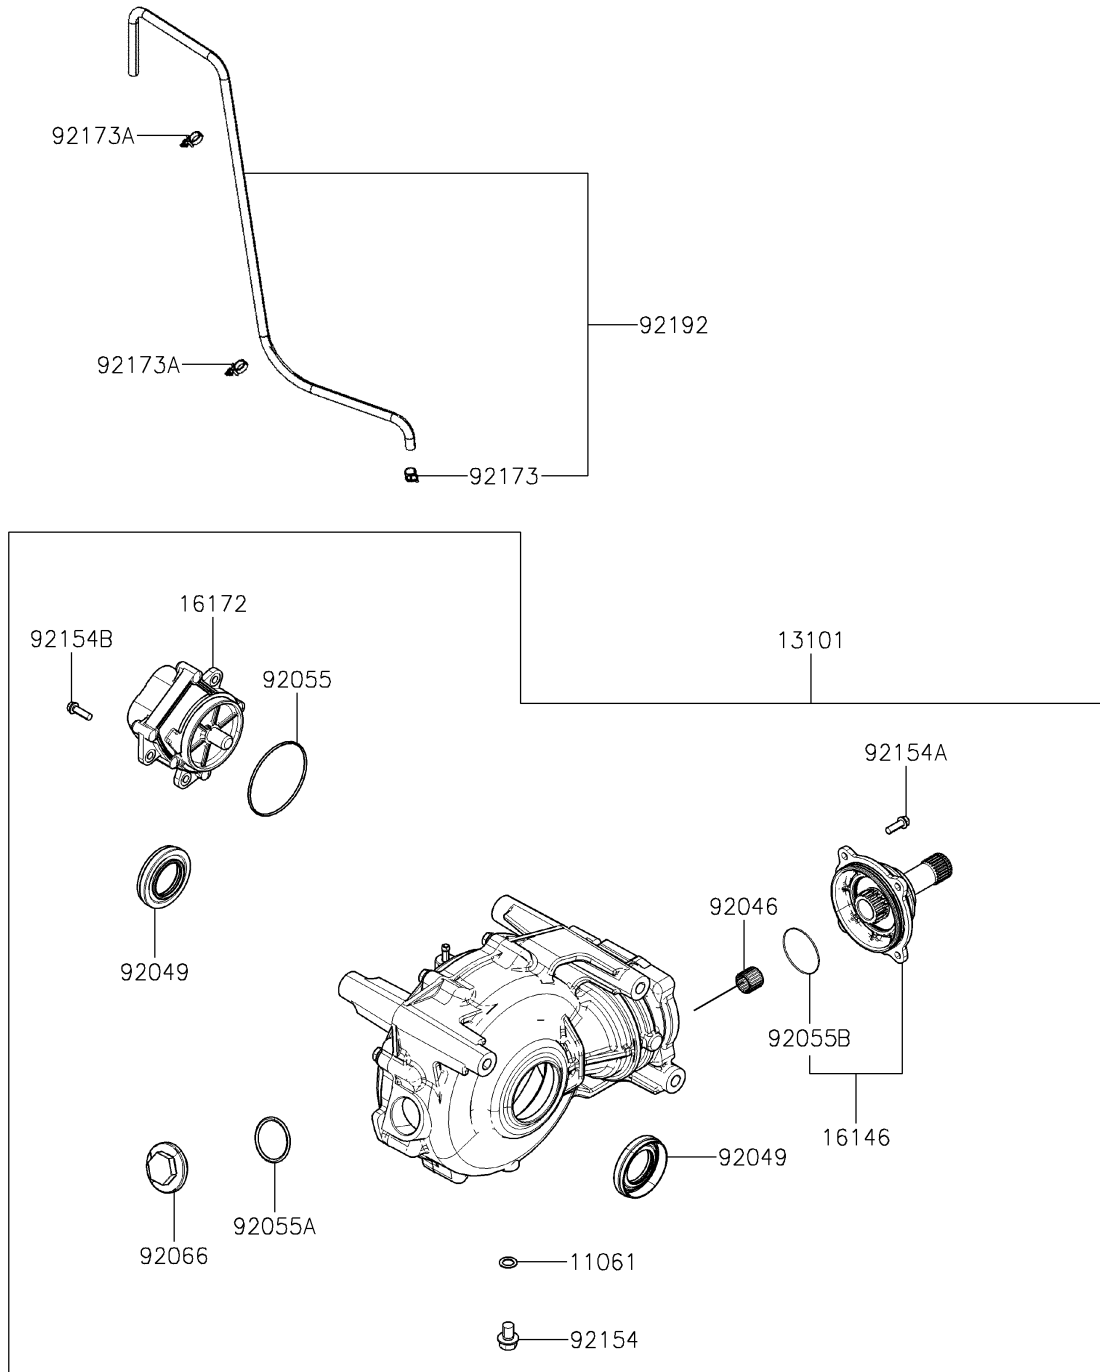

# 2020 MULE PRO-MX™ EPS CAMO PARTS DIAGRAM

Drive Shaft-Front

E3136

## 2020 MULE PRO-MX™ EPS CAMO PARTS LIST

### Drive Shaft-Front

ITEM NAME	PART NUMBER	QUANTITY
GASKET (Ref # 11061)	11061-Y067	1
GEAR-ASSY,FR (Ref # 13101)	13101-Y004	1
COVER-ASSY (Ref # 16146)	16146-Y002	1
ACTUATOR (Ref # 16172)	16172-0030	1
BEARING-NEEDLE,16X20X16.8 (Ref # 92046)	92046-0630	1
SEAL-OIL (Ref # 92049)	92049-0749	2
RING-O (Ref # 92055)	92055-Y070	1
RING-O (Ref # 92055A)	92055-Y071	1
RING-O (Ref # 92055B)	92055-Y073	1
PLUG (Ref # 92066)	92066-Y022	1
BOLT,FLANGE,10X14 (Ref # 92154)	92154-Y219	1
BOLT,FLANGE,6X18 (Ref # 92154A)	92154-Y222	4
BOLT,FLANGE,6X20 (Ref # 92154B)	92154-Y223	3
CLAMP,10.5 (Ref # 92173)	92173-Y023	1
CLAMP (Ref # 92173A)	92173-Y078	2
TUBE,DIFF CASE (Ref # 92192)	92192-Y071	1