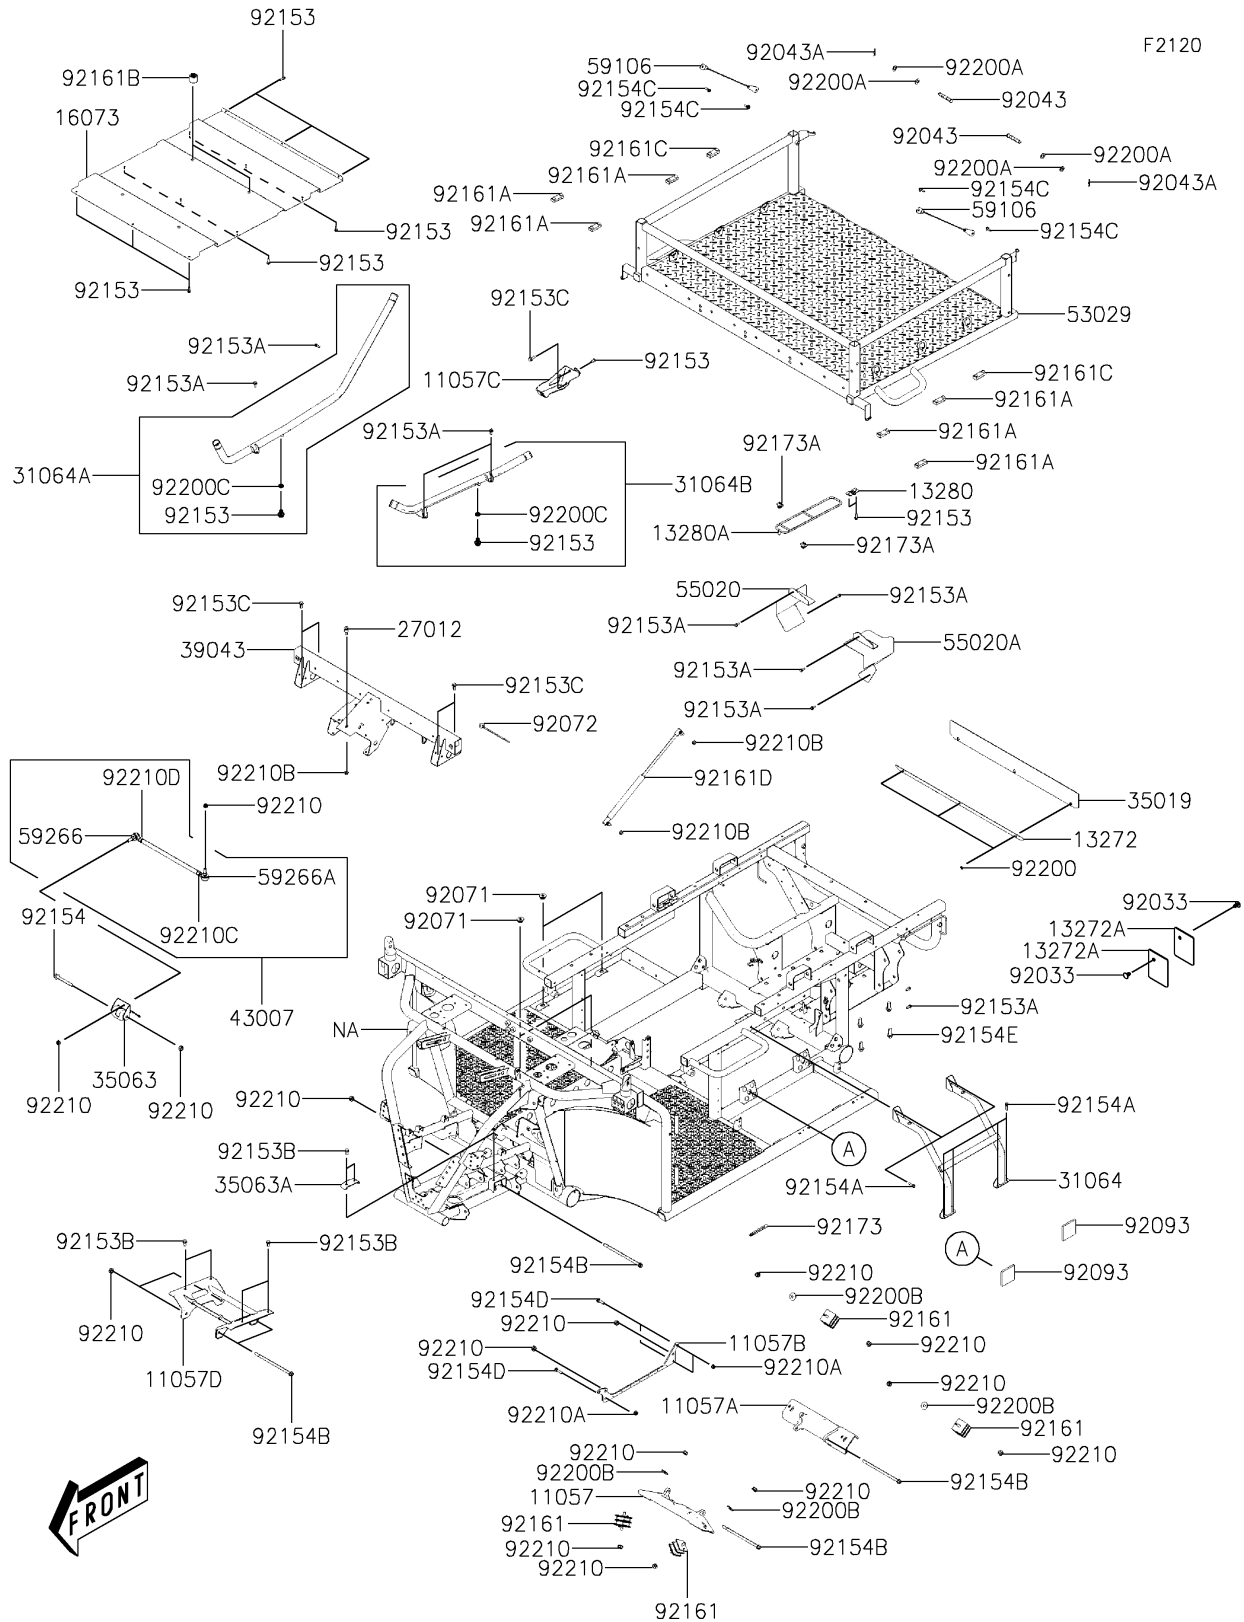

2019 MULE PRO-MX™ EPS CAMO PARTS DIAGRAM

Frame

2019 MULE PRO-MX™ EPS CAMO PARTS LIST

Frame

ITEM NAME	PART NUMBER	QUANTITY
BRACKET,FR (Ref # 11057)	11057-Y009	1
BRACKET,RR (Ref # 11057A)	11057-Y010	1
BRACKET (Ref # 11057B)	11057-Y011	1
BRACKET,SHIFT (Ref # 11057C)	11057-Y012	1
BRACKET,FR DIFF (Ref # 11057D)	11057-Y014	1
PLATE (Ref # 13272)	13272-Y033	1
PLATE (Ref # 13272A)	13272-Y034	2
HOLDER (Ref # 13280)	13280-Y023	1
HOLDER (Ref # 13280A)	13280-Y024	1
INSULATOR (Ref # 16073)	16073-Y006	1
HOOK,SEAT (Ref # 27012)	27012-Y004	1
PIPE-COMP,TANK (Ref # 31064)	31064-Y010	1
PIPE-COMP,RADIATOR.INLET (Ref # 31064A)	31064-Y011	1
PIPE-COMP,RADIATOR.OUTLET (Ref # 31064B)	31064-Y012	1
FLAP (Ref # 35019)	35019-Y005	1
STAY,TORQUE ROD (Ref # 35063)	35063-Y039	1
STAY,FR DIFF (Ref # 35063A)	35063-Y040	1
CROSSMEMBER-COMP (Ref # 39043)	39043-Y001	1
ROD-TORQUE (Ref # 43007)	43007-Y001	1
CARRIER (Ref # 53029)	53029-Y005	1
GUARD,HEAT,RH (Ref # 55020)	55020-Y010	1
GUARD,HEAT,LH (Ref # 55020A)	55020-Y011	1
ROPE (Ref # 59106)	59106-Y002	2
JOINT-BALL,RH (Ref # 59266)	59266-Y006	1
JOINT-BALL,LH (Ref # 59266A)	59266-Y007	1
RING-SNAP (Ref # 92033)	92033-Y031	2
PIN (Ref # 92043)	92043-Y042	2
PIN,LOCK,14MM (Ref # 92043A)	92043-Y044	2
GROMMET (Ref # 92071)	92071-Y005	8