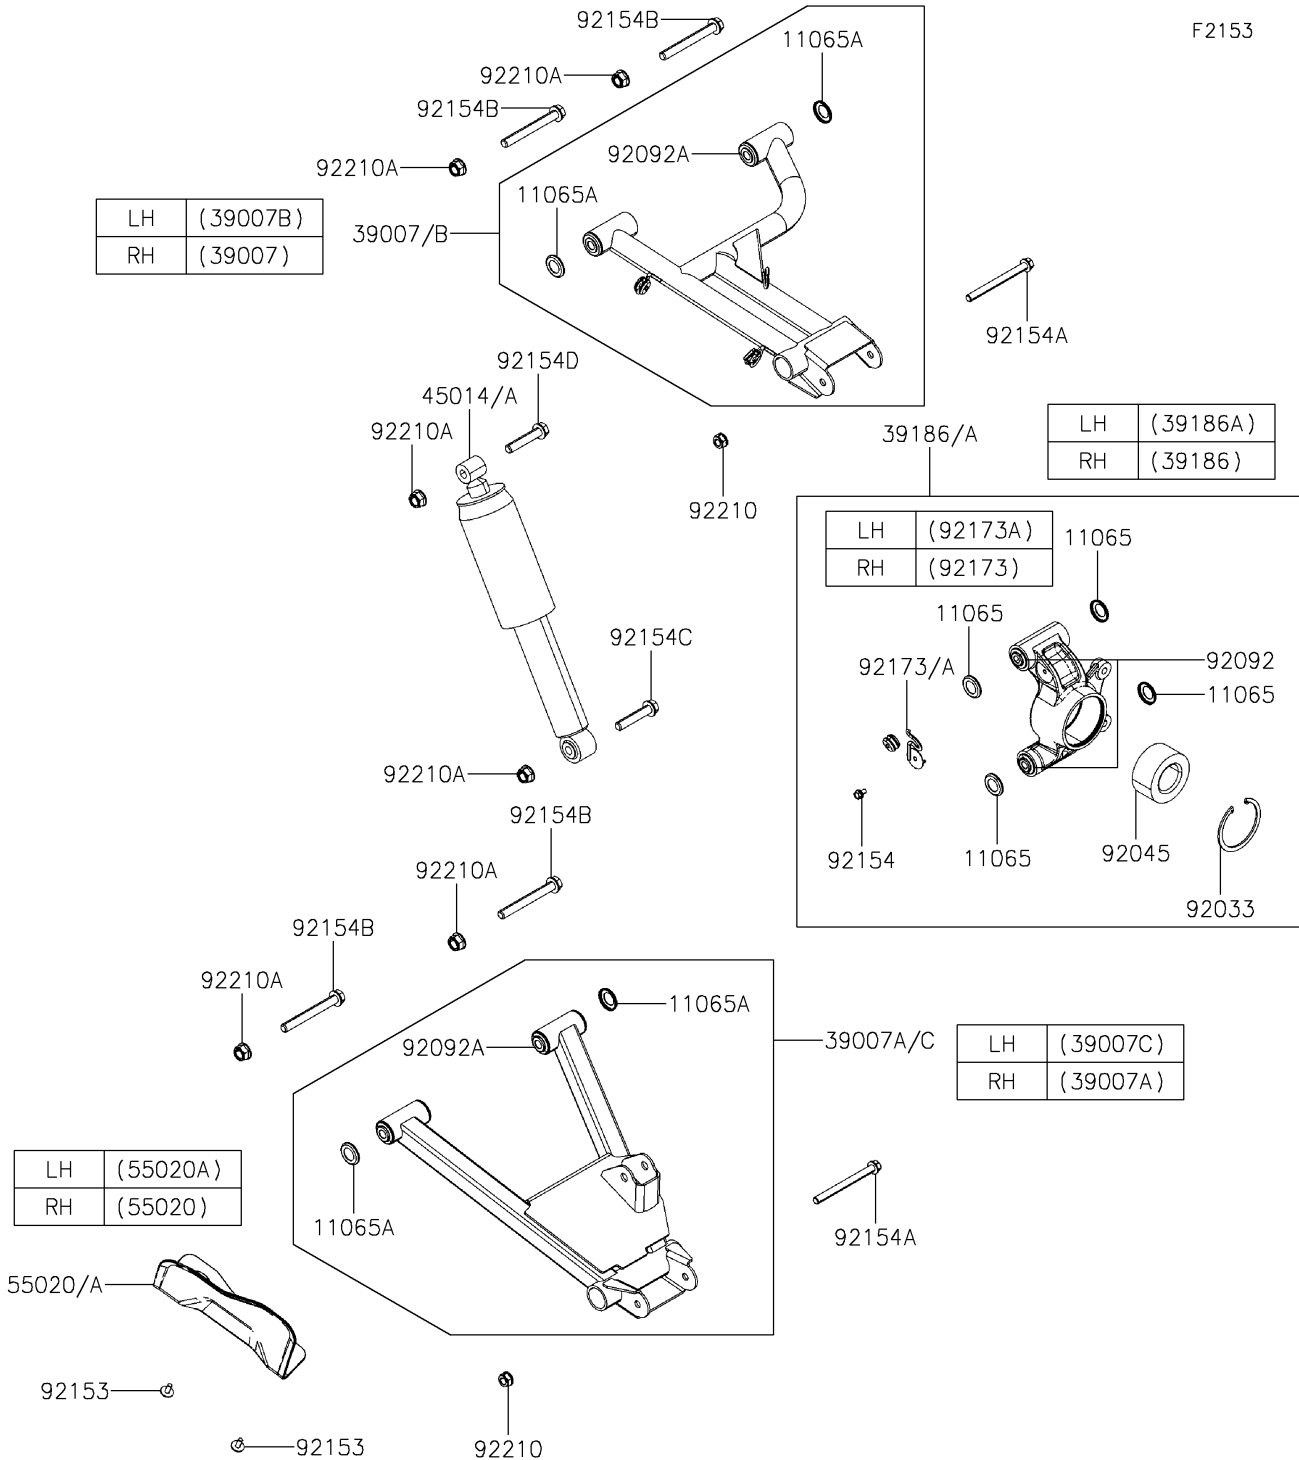

2020 MULE PRO-MX™ EPS CAMO PARTS DIAGRAM

Rear Suspension

2020 MULE PRO-MX™ EPS CAMO PARTS LIST

Rear Suspension

ITEM NAME	PART NUMBER	QUANTITY
CAP (Ref # 11065)	11065-Y038	8
CAP,ARM (Ref # 11065A)	11065-Y039	8
ARM-SUSP,RR,UPP,RH (Ref # 39007)	39007-Y014	1
ARM-SUSP,RR,LWR,RH (Ref # 39007A)	39007-Y015	1
ARM-SUSP,RR,UPP,LH (Ref # 39007B)	39007-Y016	1
ARM-SUSP,RR,LWR,LH (Ref # 39007C)	39007-Y017	1
KNUCKLE,RR,RH (Ref # 39186)	39186-Y006	1
KNUCKLE,RR,LH (Ref # 39186A)	39186-Y008	1
GUARD,RR,RH,S.BLACK (Ref # 55020)	55020-Y018-933	1
GUARD,RR,LH,S.BLACK (Ref # 55020A)	55020-Y019-933	1
RING-SNAP (Ref # 92033)	92033-Y039	2
BEARING-BALL,40X74X36 (Ref # 92045)	92045-0897	2
BUSHING-RUBBER (Ref # 92092)	92092-Y004	4
BUSHING-RUBBER (Ref # 92092A)	92092-Y005	8
BOLT,6X16 (Ref # 92153)	92153-Y018	4
BOLT,FLANGE,6X6 (Ref # 92154)	92154-Y192	2
BOLT,FLANGE,10X110 (Ref # 92154A)	92154-Y199	4
BOLT,FLANGE,12X100 (Ref # 92154B)	92154-Y202	8
BOLT,FLANGE,12X60 (Ref # 92154C)	92154-Y203	2
BOLT,FLANGE,12X55 (Ref # 92154D)	92154-Y204	2
CLAMP,KNUCKLE,RH (Ref # 92173)	92173-Y070	1
CLAMP,KNUCKLE,LH (Ref # 92173A)	92173-Y072	1
NUT,10MM (Ref # 92210)	92210-Y009	4
NUT,FLANGE,12MM (Ref # 92210A)	92210-Y090	12