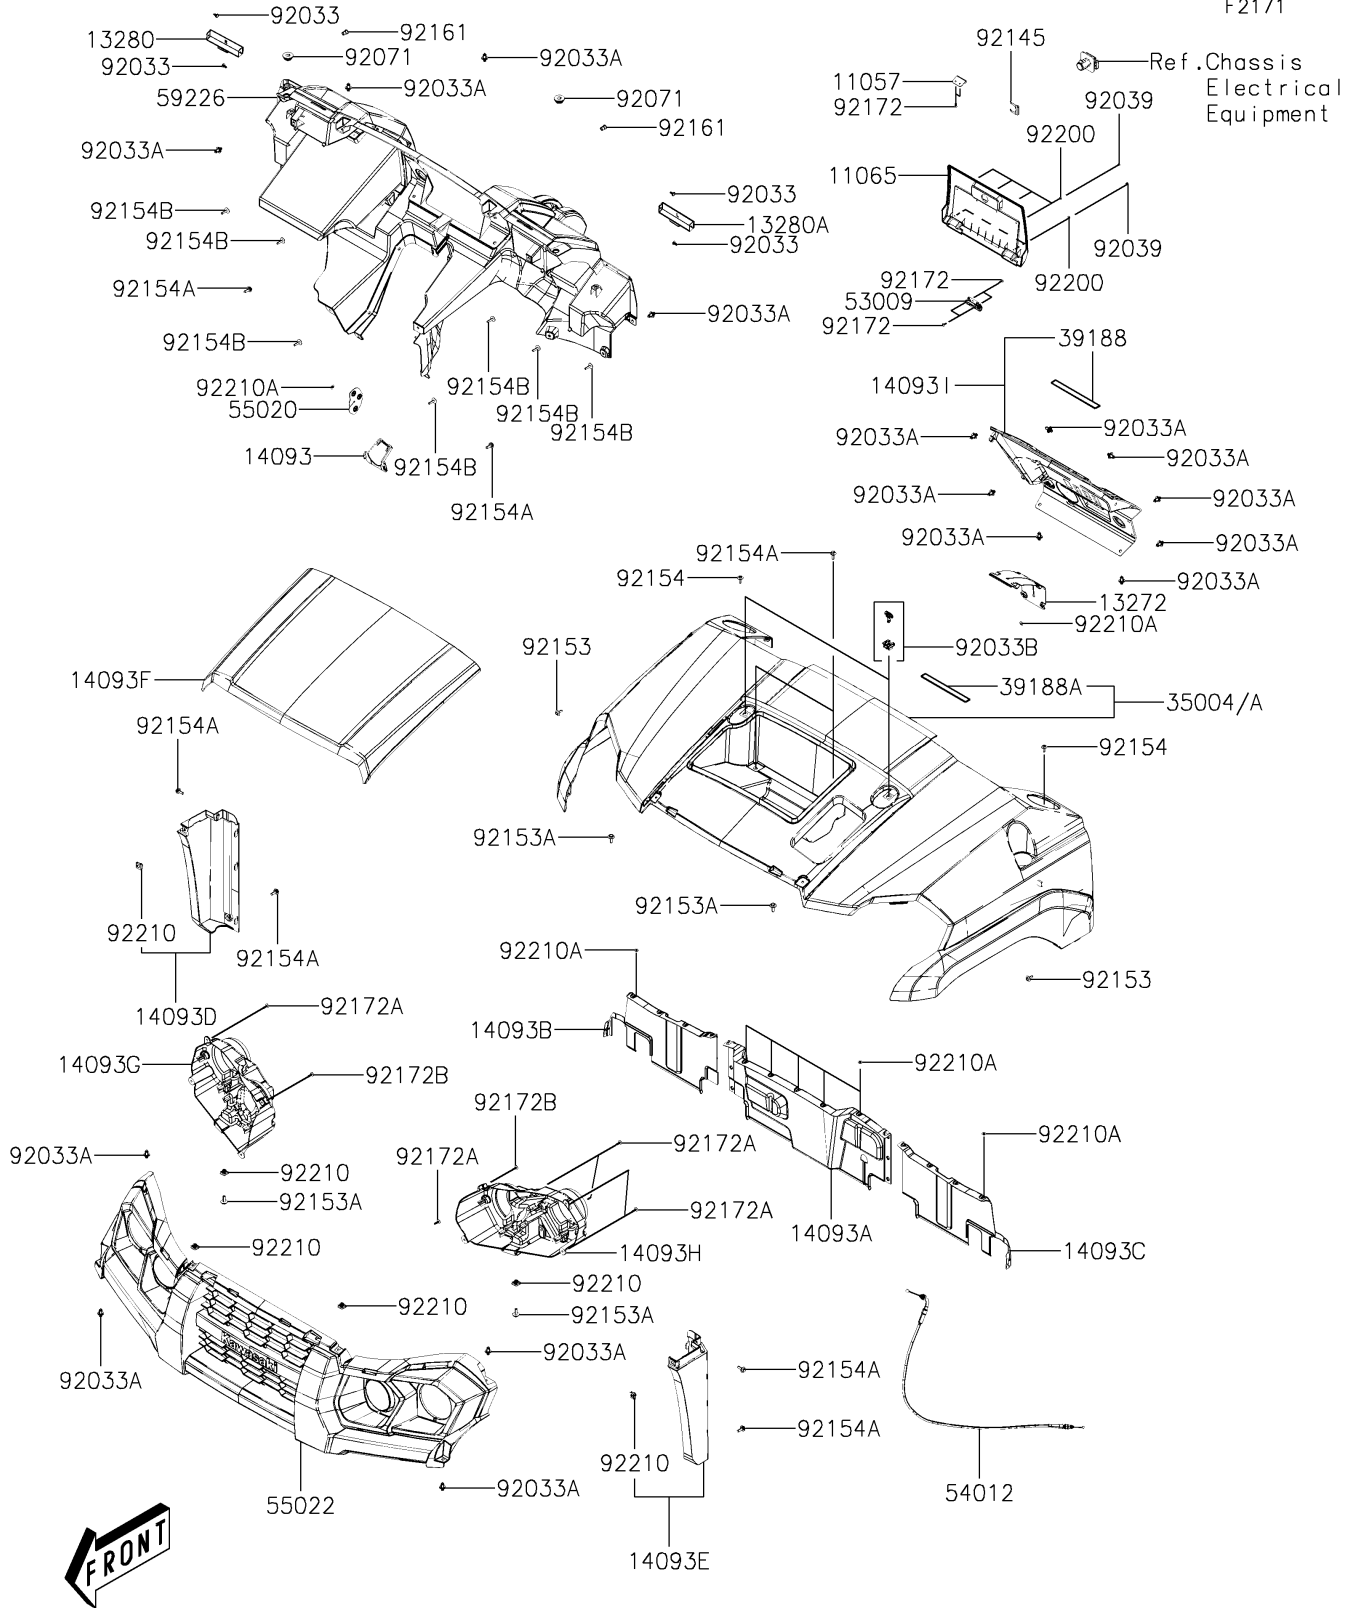

# 2019 MULE PRO-MX™ EPS CAMO PARTS DIAGRAM

## Front Fender(s)(DKF)

F2171

### Front Fender(s)(DKF)

ITEM NAME	PART NUMBER	QUANTITY
SPRING,SET (Ref # 92145)	92145-Y067	1
BOLT,5X16 (Ref # 92153)	92153-Y013	2
BOLT,6X20 (Ref # 92153A)	92153-Y019	4
BOLT,5X16 (Ref # 92154)	92154-Y030	2
BOLT,6X18 (Ref # 92154A)	92154-Y177	8
BOLT,5X22 (Ref # 92154B)	92154-Y186	7
DAMPER (Ref # 92161)	92161-Y054	2
SCREW,4X12 (Ref # 92172)	92172-Y019	10
SCREW,TAPPING,5X16 (Ref # 92172A)	92172-Y020	10
SCREW,TAPPING,5X12 (Ref # 92172B)	92172-Y038	2
WASHER,3MM (Ref # 92200)	92200-Y017	6
NUT,6MM (Ref # 92210)	92210-Y011	6
NUT (Ref # 92210A)	92210-Y080	24