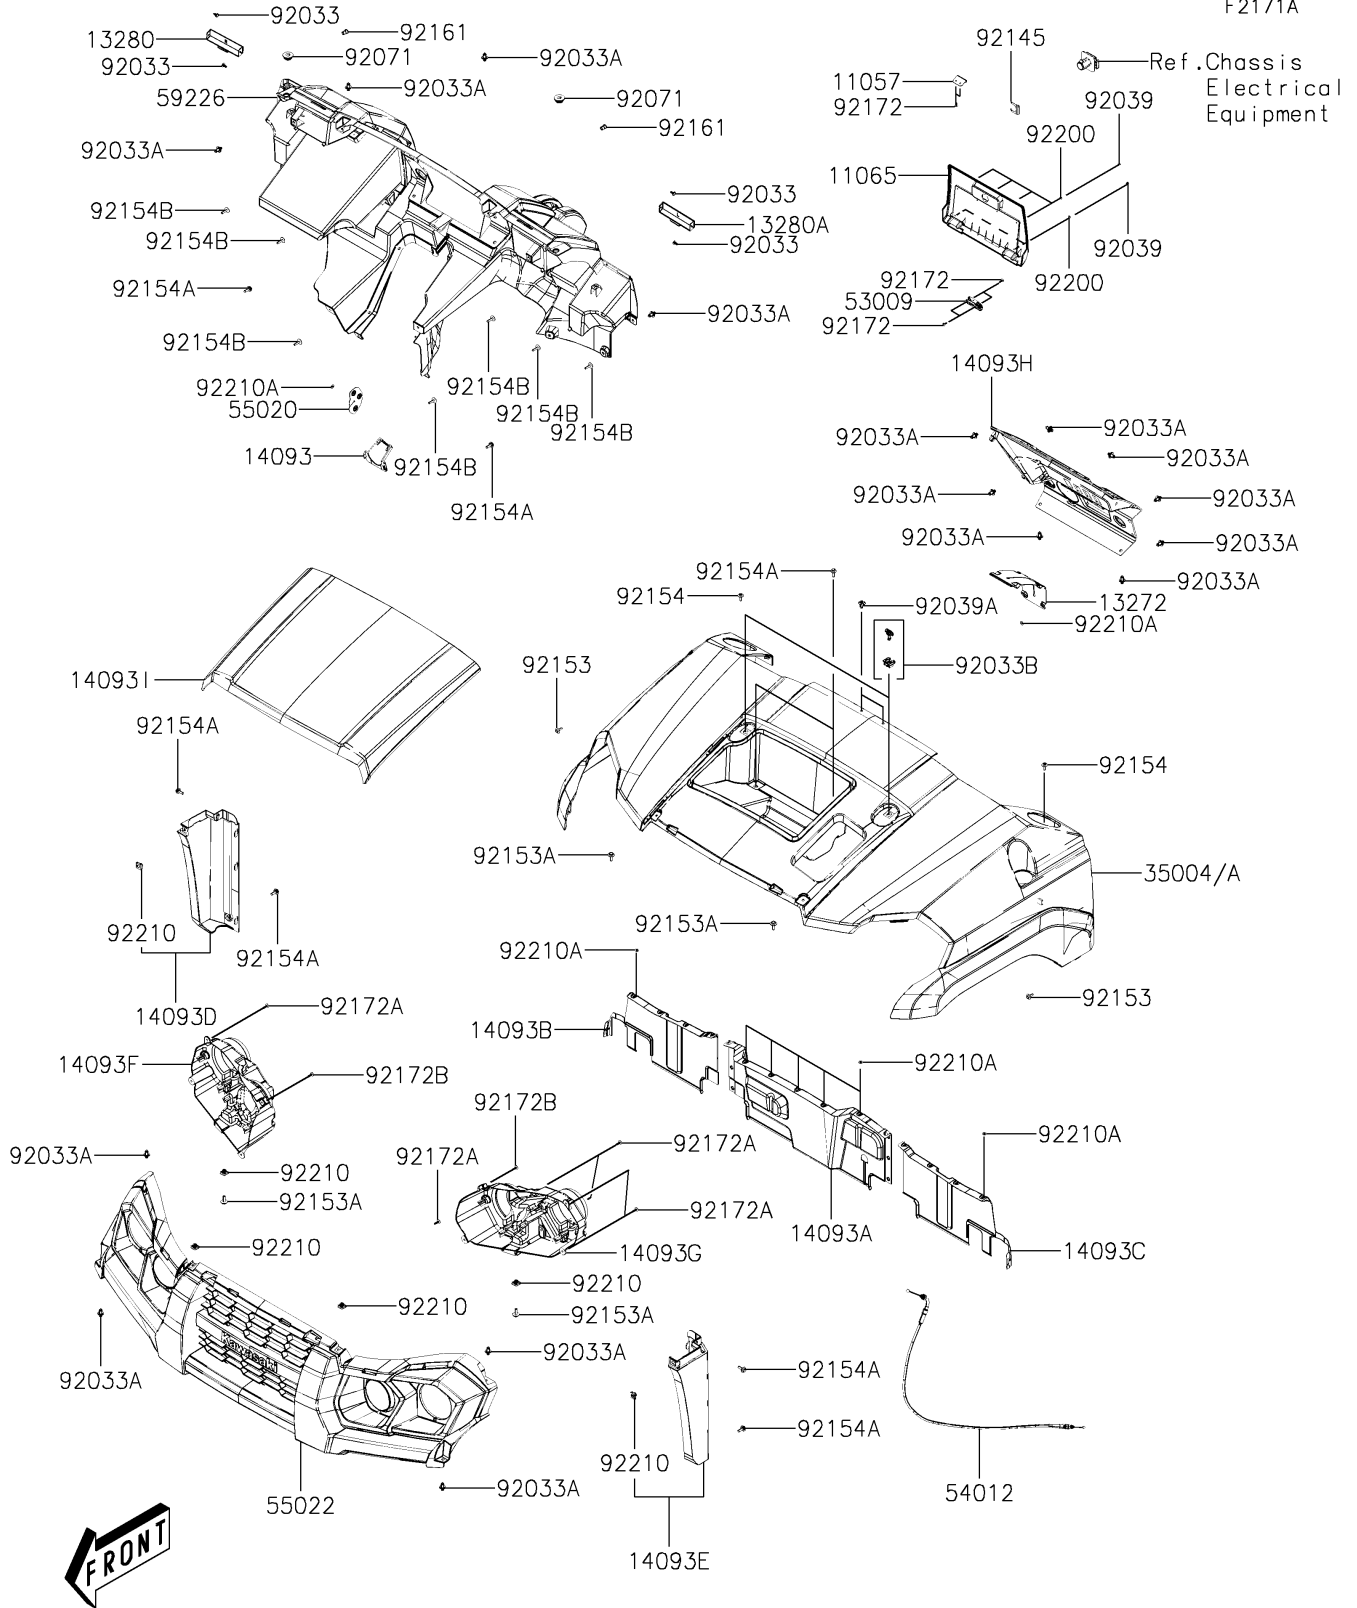

2020 MULE PRO-MX™ EPS CAMO PARTS DIAGRAM

Front Fender(s)(DLF)

F2171A