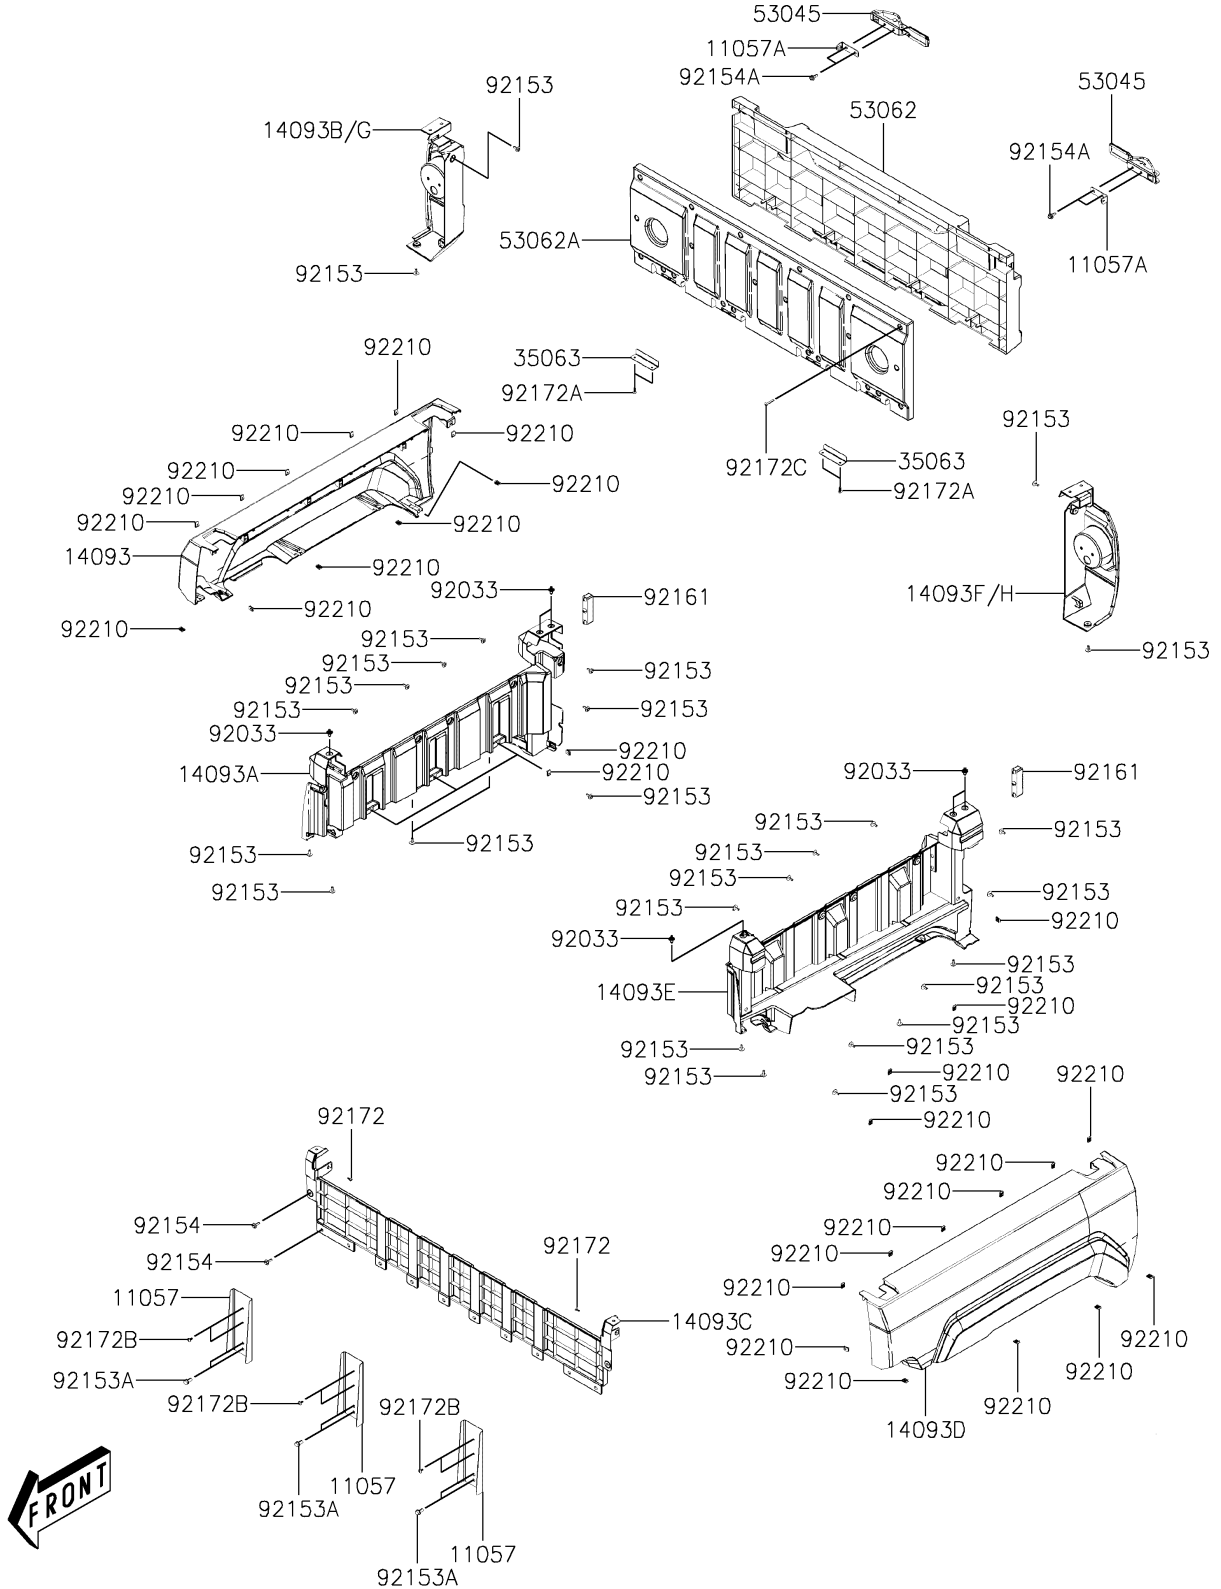

2019 MULE PRO-MX™ EPS CAMO PARTS DIAGRAM

Rear Fender(s)(DKF)

F2172

2019 MULE PRO-MX™ EPS CAMO PARTS LIST

Rear Fender(s)(DKF)

ITEM NAME	PART NUMBER	QUANTITY
BRACKET,CARGO BED (Ref # 11057)	11057-Y016	3
BRACKET,STOPPER (Ref # 11057A)	11057-Y018	2
COVER,SIDE,OUTER,RH,GREEN (Ref # 14093)	14093-Y031-975	1
COVER,SIDE,INNER,RH,S.BLACK (Ref # 14093A)	14093-Y032-933	1
COVER,TAIL LIGHT,RH,S.BLACK (Ref # 14093B)	14093-Y033-933	1
COVER,FRONT CARRIER (Ref # 14093C)	14093-Y034	1
COVER,SIDE,OUTER,LH,GREEN (Ref # 14093D)	14093-Y035-975	1
COVER,SIDE,INNER,LH,S.BLACK (Ref # 14093E)	14093-Y036-933	1
COVER,TAIL LIGHT,LH,S.BLACK (Ref # 14093F)	14093-Y037-933	1
COVER,TAIL LIGHT,RH,S.BLACK (Ref # 14093G)	14093-Y040-933	1
COVER,TAIL LIGHT,LH,S.BLACK (Ref # 14093H)	14093-Y041-933	1
STAY,HINGE (Ref # 35063)	35063-Y044	2
HOOK-ASSY (Ref # 53045)	53045-Y001	2
GATE-TAIL,OUTER,S.BLACK (Ref # 53062)	53062-Y001-933	1
GATE-TAIL,INNER (Ref # 53062A)	53062-Y002	1
RING-SNAP (Ref # 92033)	92033-Y033	6
BOLT,5X16 (Ref # 92153)	92153-Y013	30
BOLT,FLANGE,8X16 (Ref # 92153A)	92153-Y032	6
BOLT,6X18 (Ref # 92154)	92154-Y177	12
BOLT,FLANGE,6MM (Ref # 92154A)	92154-Y182	4
DAMPER (Ref # 92161)	92161-Y053	2
SCREW,4X12 (Ref # 92172)	92172-Y019	2
SCREW,TAPPING,5X16 (Ref # 92172A)	92172-Y020	4
SCREW,TAPPING,5X12 (Ref # 92172B)	92172-Y038	6
SCREW,TAPPING,5X30 (Ref # 92172C)	92172-Y083	22
NUT,5MM (Ref # 92210)	92210-Y016	30