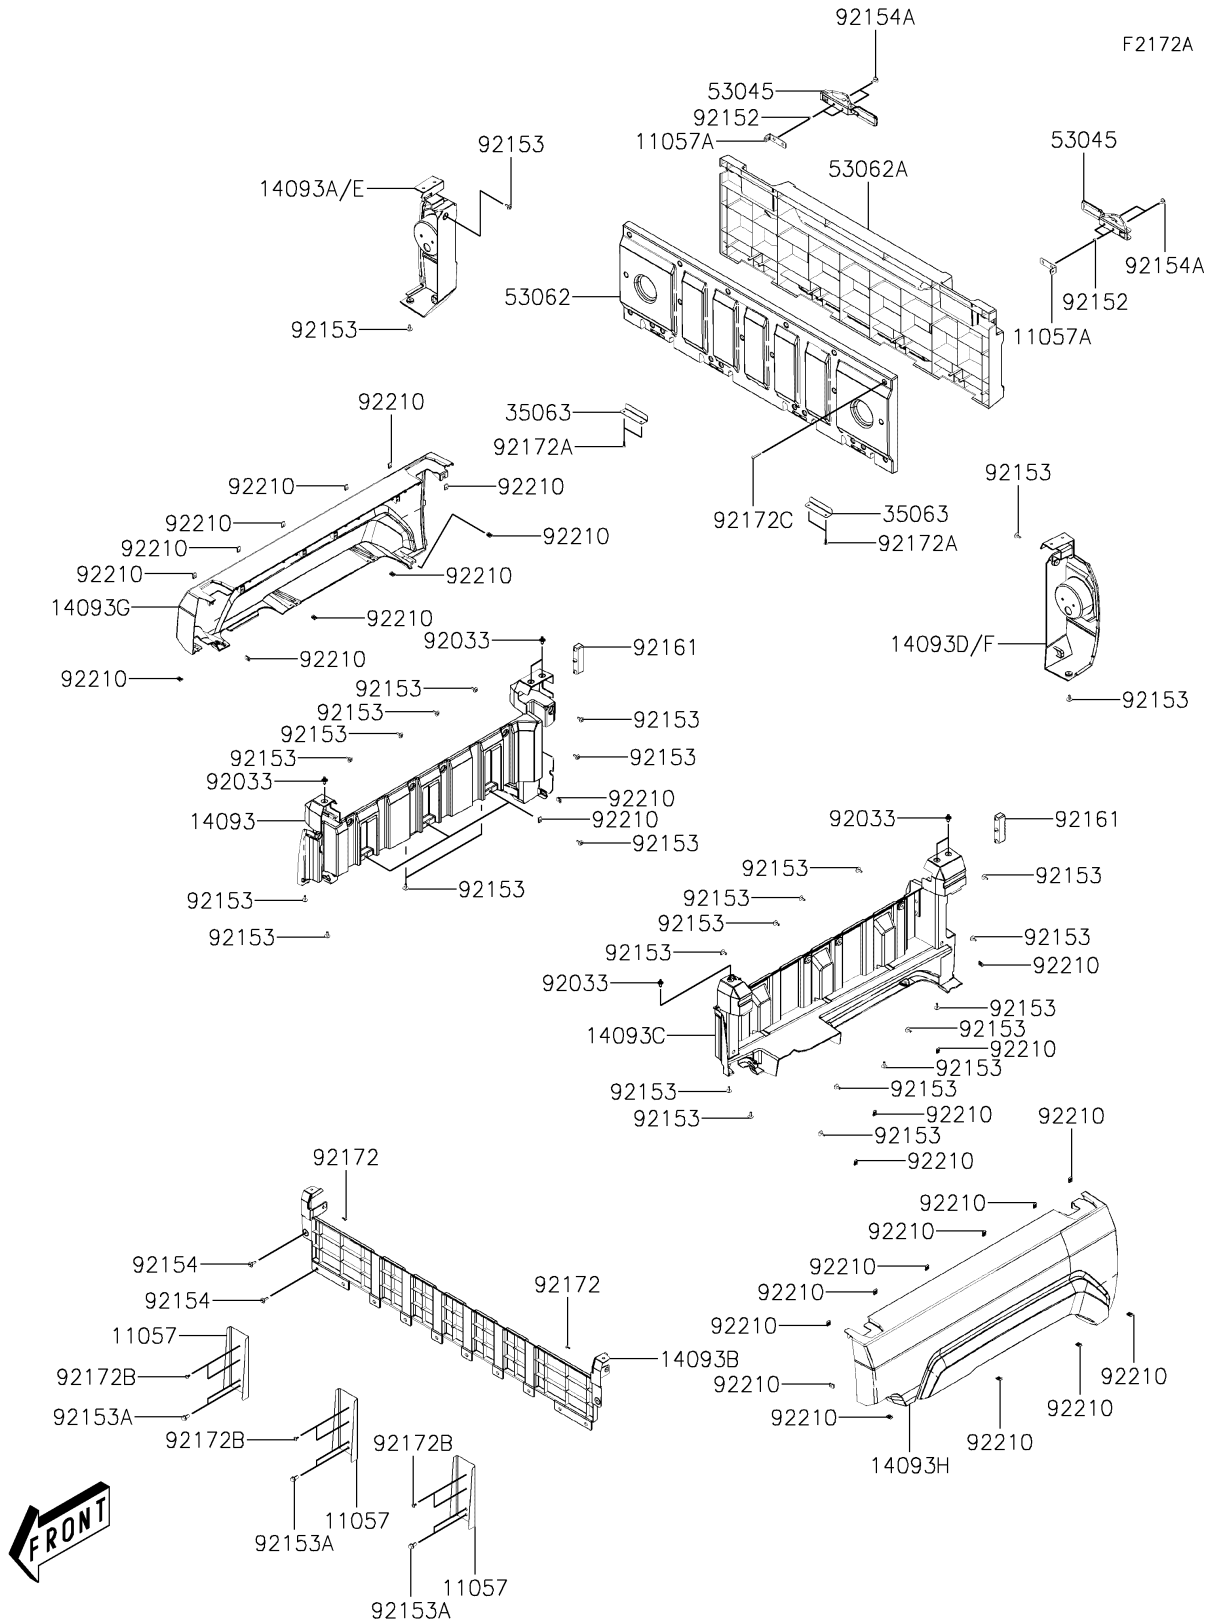

2020 MULE PRO-MX™ EPS CAMO PARTS DIAGRAM

Rear Fender(s)(DLF)

2020 MULE PRO-MX™ EPS CAMO PARTS LIST

Rear Fender(s)(DLF)

ITEM NAME	PART NUMBER	QUANTITY
BRACKET,CARGO BED (Ref # 11057)	11057-Y016	3
BRACKET,STOPPER (Ref # 11057A)	11057-Y018	2
COVER,SIDE,INNER,RH,S.BLACK (Ref # 14093)	14093-Y032-933	1
COVER,FRONT CARRIER (Ref # 14093B)	14093-Y034	1
COVER,SIDE,INNER,LH,S.BLACK (Ref # 14093C)	14093-Y036-933	1
COVER,SIDE,OUTER,RH,T.T.H.GRN (Ref # 14093G)	14093-Y057-975	1
COVER,SIDE,OUTER,LH,T.T.H.GRN (Ref # 14093H)	14093-Y058-975	1
STAY,HINGE (Ref # 35063)	35063-Y044	2
HOOK-ASSY (Ref # 53045)	53045-Y002	2
GATE-TAIL,INNER (Ref # 53062)	53062-Y002	1
GATE-TAIL,OUTER,S.BLACK (Ref # 53062A)	53062-Y003-933	1
RING-SNAP (Ref # 92033)	92033-Y033	6
COLLAR,TAIL GATE (Ref # 92152)	92152-Y075	4
BOLT,5X16 (Ref # 92153)	92153-Y013	30
BOLT,FLANGE,8X16 (Ref # 92153A)	92153-Y032	6
BOLT,6X18 (Ref # 92154)	92154-Y177	12
BOLT,6X20 (Ref # 92154A)	92154-Y227	4
DAMPER (Ref # 92161)	92161-Y053	2
SCREW,4X12 (Ref # 92172)	92172-Y019	2
SCREW,TAPPING,5X16 (Ref # 92172A)	92172-Y020	4
SCREW,TAPPING,5X12 (Ref # 92172B)	92172-Y038	6
SCREW,TAPPING,5X30 (Ref # 92172C)	92172-Y083	22
NUT,5MM (Ref # 92210)	92210-Y016	30