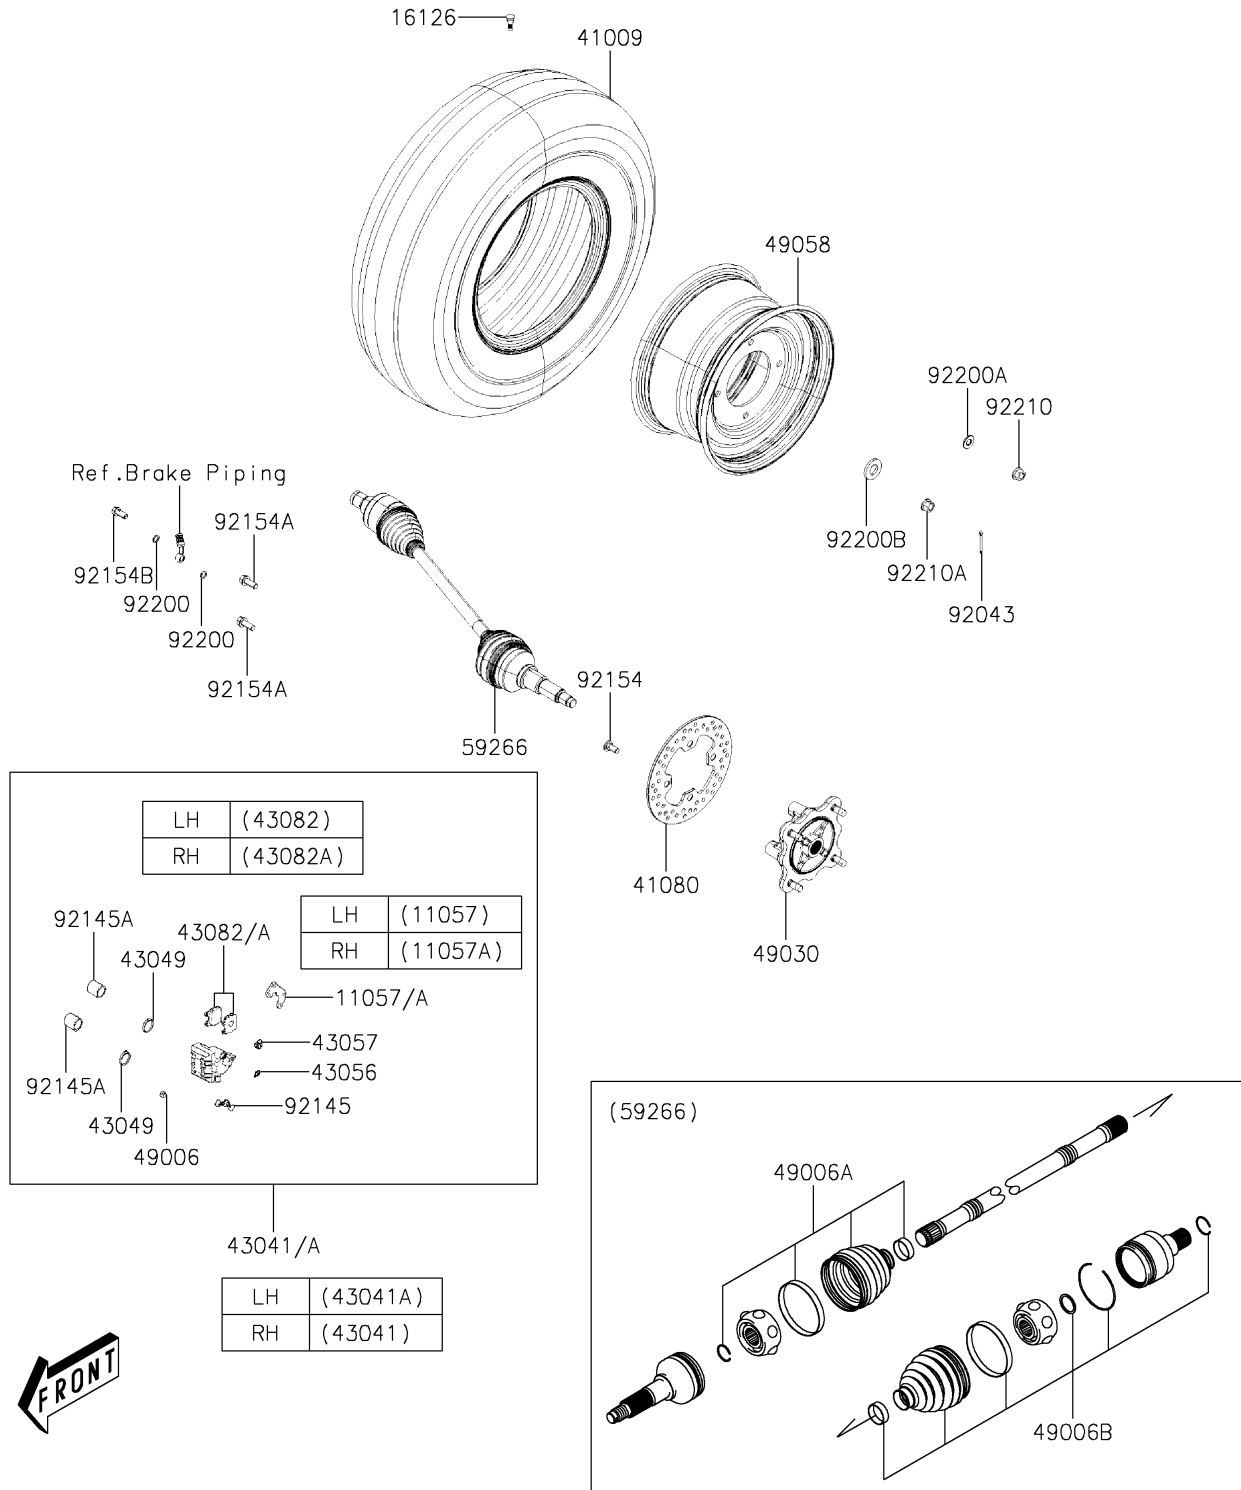

2020 MULE PRO-MX™ EPS CAMO PARTS DIAGRAM

Front Hubs/Brakes

F2230

2020 MULE PRO-MX™ EPS CAMO PARTS LIST

Front Hubs/Brakes

ITEM NAME	PART NUMBER	QUANTITY
BRACKET (Ref # 11057)	11057-Y007	1
BRACKET (Ref # 11057A)	11057-Y019	1
VALVE,RIM (Ref # 16126)	16126-Y001	2
TIRE,FR,25X8.00 R12 (Ref # 41009)	41009-Y008	2
DISC,BRAKE (Ref # 41080)	41080-Y009	2
PISTON-COMP-BRAKE (Ref # 43020)	43020-0054	4
CALIPER-ASSY,FR,RH,SILVER (Ref # 43041)	43041-Y011-934	1
CALIPER-ASSY,FR,LH,SILVER (Ref # 43041A)	43041-Y012-934	1
PACKING (Ref # 43049)	43049-0556	4
BREATHER-BRAKE (Ref # 43056)	43056-0055	2
CAP-BREATHER (Ref # 43057)	43057-0552	2
PAD-ASSY-BRAKE,FR,LH (Ref # 43082)	43082-Y010	1
PAD-ASSY-BRAKE,FR,RH (Ref # 43082A)	43082-Y011	1
BOOT (Ref # 49006)	49006-0565	2
BOOT,FR,OUTSIDE (Ref # 49006A)	49006-Y013	2
BOOT,FR,INSIDE (Ref # 49006B)	49006-Y014	2
HUB,FR (Ref # 49030)	49030-Y003	2
WHEEL,FR,BLACK (Ref # 49058)	49058-Y002-935	2
JOINT-BALL,FR (Ref # 59266)	59266-Y004	2
PIN,4X40 (Ref # 92043)	92043-Y043	2
SPRING (Ref # 92145)	92145-0705	2
BOLT,10X23 (Ref # 92154)	92154-Y178	8
BOLT (Ref # 92154A)	92154-Y183	4
BOLT,OIL (Ref # 92154B)	92154-Y184	2
WASHER (Ref # 92200)	92200-Y015	4
WASHER,12MM (Ref # 92200A)	92200-Y089	8
WASHER,40X20.5X4.5 (Ref # 92200B)	92200-Y090	2
NUT (Ref # 92210)	92210-Y088	8
NUT,FLANGE,20MM (Ref # 92210A)	92210-Y099	2