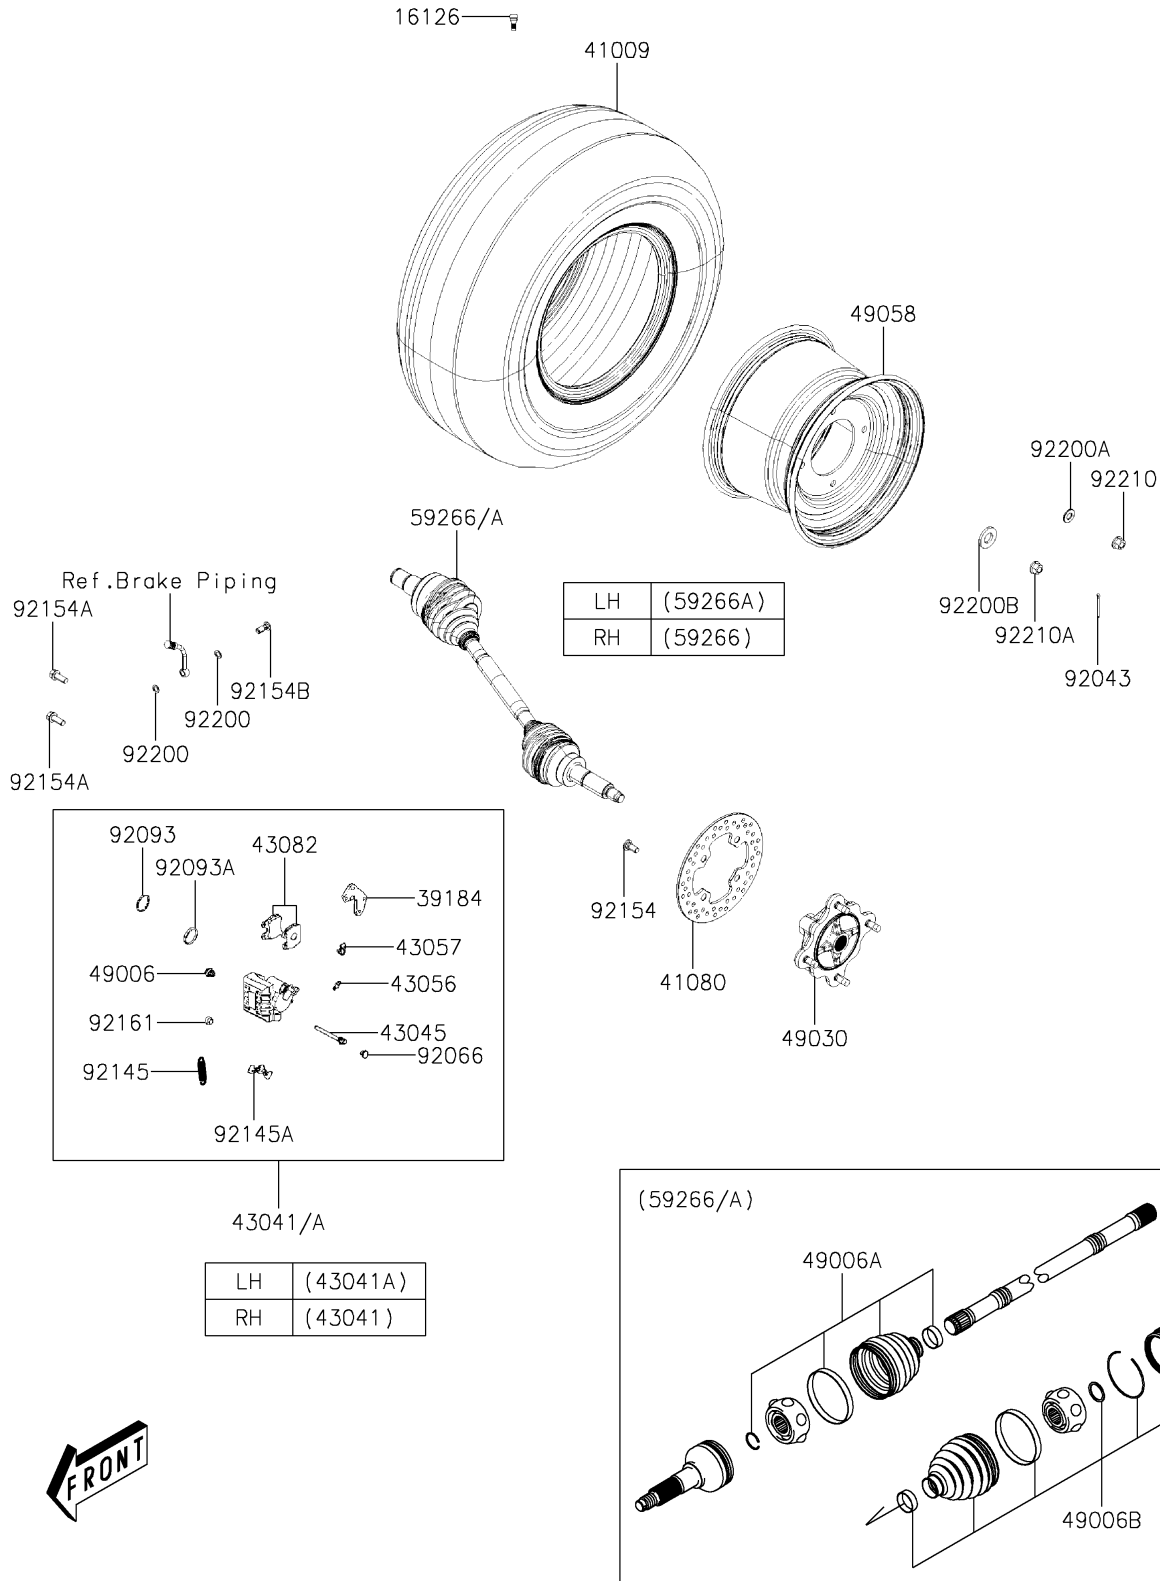

# 2020 MULE PRO-MX™ EPS CAMO PARTS DIAGRAM

Rear Hubs/Brakes

F2240

## 2020 MULE PRO-MX™ EPS CAMO PARTS LIST

### Rear Hubs/Brakes

ITEM NAME	PART NUMBER	QUANTITY
VALVE,RIM (Ref # 16126)	16126-Y001	2
BRACKET-ASSY (Ref # 39184)	39184-0044	2
TIRE,RR,25X10.00 R12 (Ref # 41009)	41009-Y009	2
DISC,BRAKE (Ref # 41080)	41080-Y009	2
CALIPER-ASSY,RR,RH,SILVER (Ref # 43041)	43041-Y009-934	1
CALIPER-ASSY,RR,LH,SILVER (Ref # 43041A)	43041-Y010-934	1
SHAFT-CALIPER (Ref # 43045)	43045-Y002	2
BREATHER-BRAKE (Ref # 43056)	43056-0006	2
CAP-BREATHER (Ref # 43057)	43057-Y002	2
PAD-ASSY-BRAKE,RR (Ref # 43082)	43082-Y009	2
BOOT,CALIPER (Ref # 49006)	49006-Y005	2
BOOT,RR,OUTSIDE (Ref # 49006A)	49006-Y011	2
BOOT,RR,INSIDE (Ref # 49006B)	49006-Y012	2
HUB,RR (Ref # 49030)	49030-Y004	2
WHEEL,RR,BLACK (Ref # 49058)	49058-Y005-935	2
JOINT-BALL,RR,RH (Ref # 59266)	59266-Y002	1
JOINT-BALL,RR,LH (Ref # 59266A)	59266-Y003	1
PIN,4X40 (Ref # 92043)	92043-Y043	2
PLUG (Ref # 92066)	92066-Y012	2
SEAL,PISTON (Ref # 92093)	92093-Y033	2
SEAL,PISTON (Ref # 92093A)	92093-Y034	2
SPRING,RETURN,47MM (Ref # 92145)	92145-1690	2
SPRING,PAD (Ref # 92145A)	92145-Y035	2
BOLT,10X23 (Ref # 92154)	92154-Y178	8
BOLT (Ref # 92154A)	92154-Y183	4
BOLT,OIL (Ref # 92154B)	92154-Y184	2
DAMPER (Ref # 92161)	92161-Y012	2
WASHER (Ref # 92200)	92200-Y015	4
WASHER,12MM (Ref # 92200A)	92200-Y089	8

### Rear Hubs/Brakes

ITEM NAME	PART NUMBER	QUANTITY
WASHER,40X20.5X4.5 (Ref # 92200B)	92200-Y090	2
NUT (Ref # 92210)	92210-Y088	8
NUT,FLANGE,20MM (Ref # 92210A)	92210-Y099	2