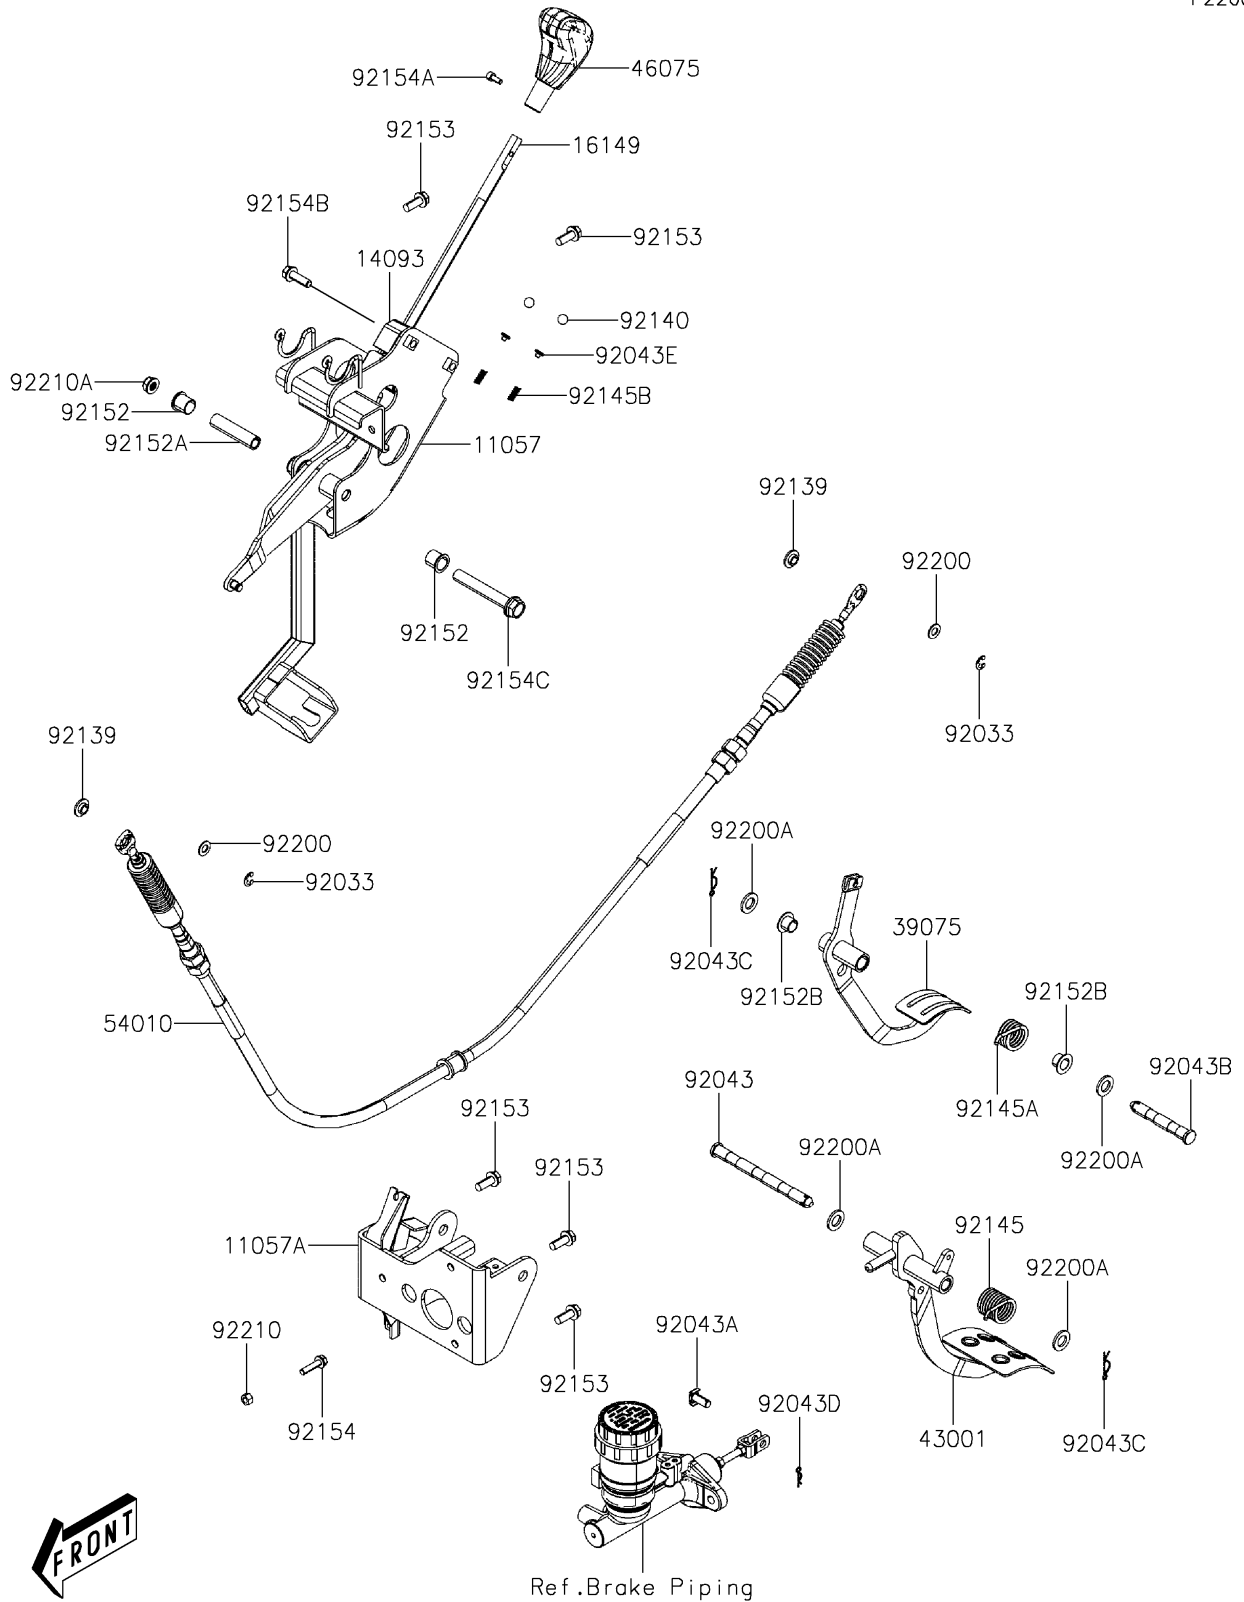

# 2020 MULE PRO-MX™ EPS CAMO PARTS DIAGRAM

Brake Pedal/Throttle Lever

F2260

## 2020 MULE PRO-MX™ EPS CAMO PARTS LIST

### Brake Pedal/Throttle Lever

ITEM NAME	PART NUMBER	QUANTITY
BRACKET,SHIFT (Ref # 11057)	11057-Y003	1
BRACKET,BRAKE PEDAL (Ref # 11057A)	11057-Y008	1
COVER,SHIFT LEVER GUIDE (Ref # 14093)	14093-Y007	1
BAR,SHIFT (Ref # 16149)	16149-Y001	1
LEVER-THROTTLE (Ref # 39075)	39075-Y001	1
LEVER-BRAKE,PEDAL (Ref # 43001)	43001-Y002	1
GRIP (Ref # 46075)	46075-0569	1
CABLE,SHIFT (Ref # 54010)	54010-Y002	1
RING-SNAP (Ref # 92033)	92033-Y041	2
PIN (Ref # 92043)	92043-Y039	1
PIN (Ref # 92043A)	92043-Y040	1
PIN (Ref # 92043B)	92043-Y041	1
PIN,LOCK,14MM (Ref # 92043C)	92043-Y044	2
PIN,LOCK,8MM (Ref # 92043D)	92043-Y045	1
PIN (Ref # 92043E)	92043-Y047	2
BUSHING,SHIFT (Ref # 92139)	92139-Y013	2
BALL,STEEL 12 (Ref # 92140)	92140-Y001	2
SPRING,BRAKE PEDAL RETURN (Ref # 92145)	92145-Y064	1
SPRING,THROTTLE PEDAL RETURN (Ref # 92145A)	92145-Y065	1
SPRING (Ref # 92145B)	92145-Y066	2
COLLAR,SHIFT PIVOT (Ref # 92152)	92152-Y062	2
COLLAR,SHIFT PIVOT (Ref # 92152A)	92152-Y063	1
COLLAR (Ref # 92152B)	92152-Y065	2
BOLT,FLANGE,8X20 (Ref # 92153)	92153-Y033	5
BOLT,FLANGE,6X25 (Ref # 92154)	92154-Y130	1
BOLT,SOCKET,5X12 (Ref # 92154A)	92154-Y176	1
BOLT,FLANGE,8X25 (Ref # 92154B)	92154-Y195	2
BOLT,FLANGE,12X80 (Ref # 92154C)	92154-Y200	1
WASHER,8MM (Ref # 92200)	92200-Y044	2

### Brake Pedal/Throttle Lever

ITEM NAME	PART NUMBER	QUANTITY
WASHER,12MM (Ref # 92200A)	92200-Y091	4
NUT,HEX,6MM (Ref # 92210)	92210-Y074	1
NUT,FLANGE,12MM (Ref # 92210A)	92210-Y090	1