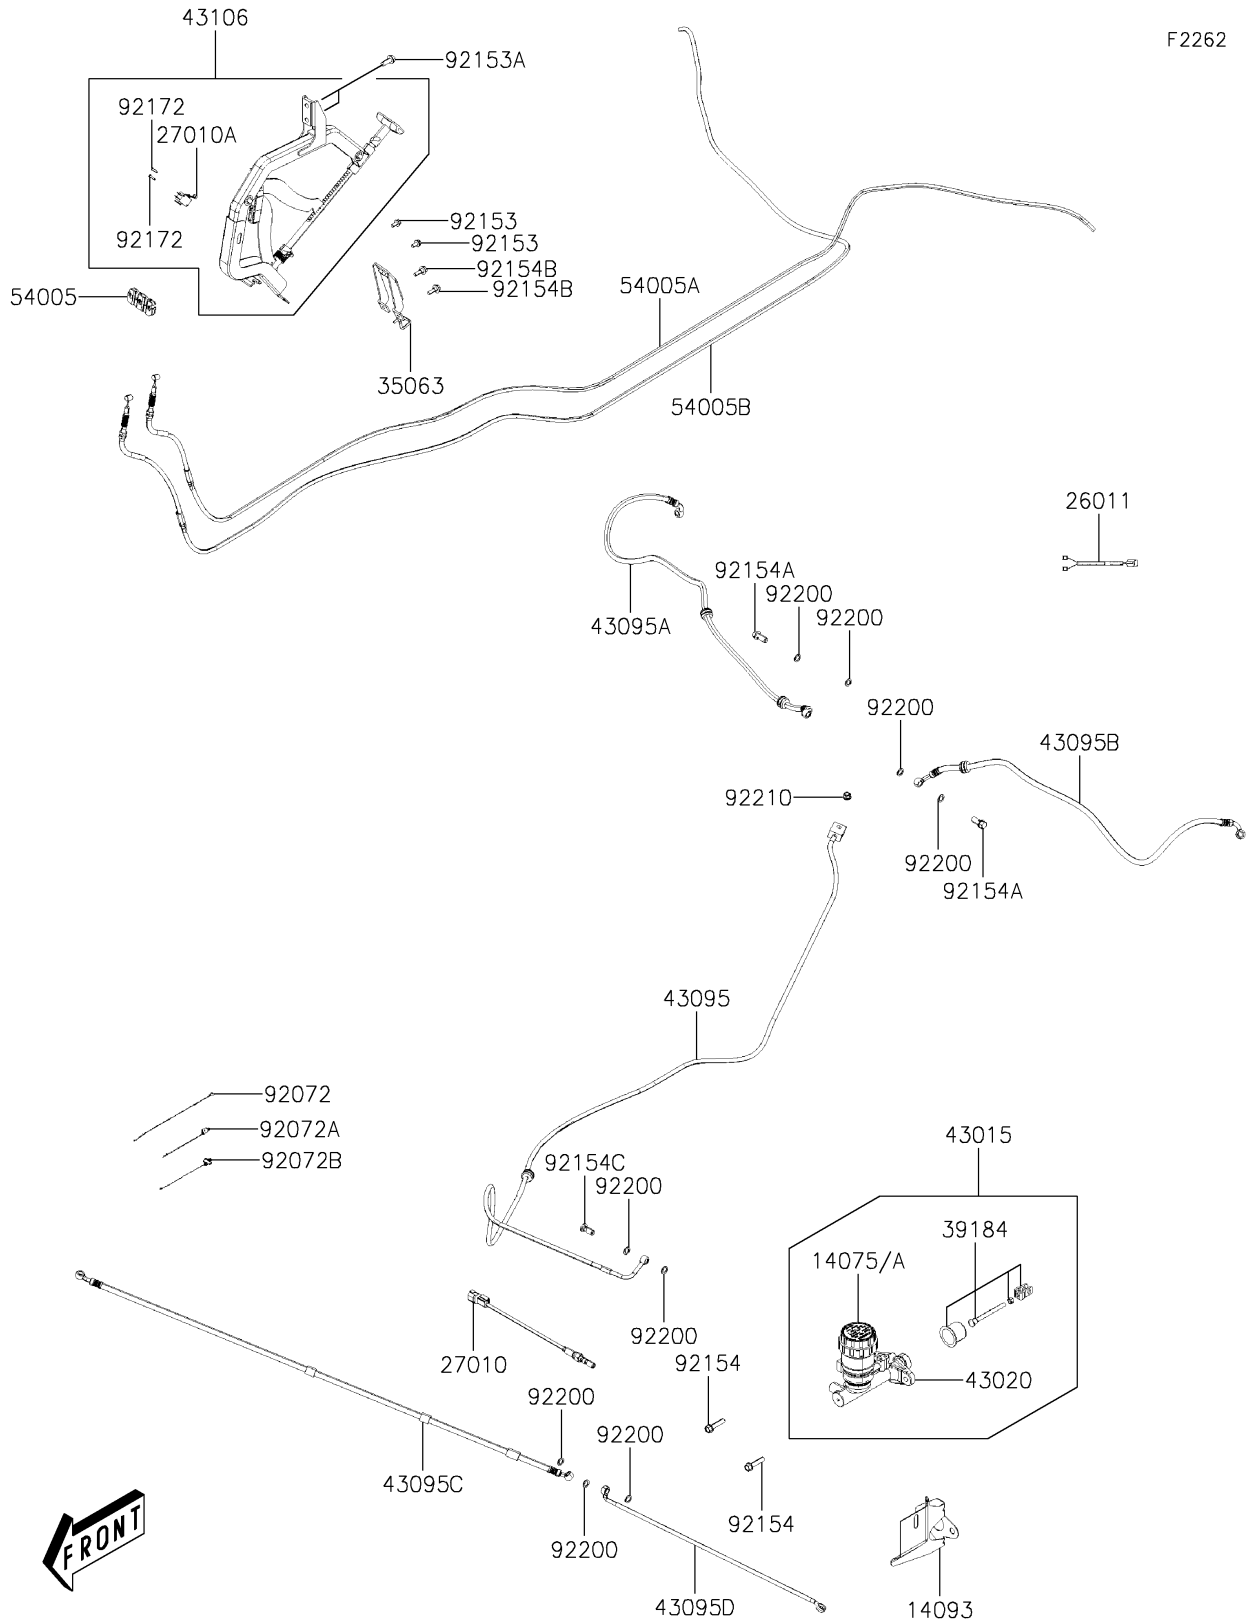

2020 MULE PRO-MX™ EPS CAMO PARTS DIAGRAM

Brake Piping

F2262

2020 MULE PRO-MX™ EPS CAMO PARTS LIST

Brake Piping

ITEM NAME	PART NUMBER	QUANTITY
CAP-ASSY (Ref # 14075)	14075-Y004	1
CAP-ASSY (Ref # 14075A)	14075-Y007	1
COVER,MASTER CYLINDER (Ref # 14093)	14093-Y008	1
WIRE-LEAD,PARKING SW (Ref # 26011)	26011-Y014	1
SWITCH,BRAKE PRESSURE (Ref # 27010)	27010-Y016	1
SWITCH (Ref # 27010A)	27010-Y017	1
STAY,PARKING BRAKE ASSY (Ref # 35063)	35063-Y042	1
BRACKET-ASSY (Ref # 39184)	39184-Y001	1
CYLINDER-ASSY-MASTER (Ref # 43015)	43015-Y007	1
PISTON-COMP-BRAKE (Ref # 43020)	43020-Y004	1
HOSE-BRAKE,RR (Ref # 43095)	43095-Y019	1
HOSE-BRAKE,RR,RH (Ref # 43095A)	43095-Y020	1
HOSE-BRAKE,RR,LH (Ref # 43095B)	43095-Y021	1
HOSE-BRAKE,FR,RH (Ref # 43095C)	43095-Y022	1
HOSE-BRAKE,FR,LH (Ref # 43095D)	43095-Y023	1
LEVER-ASSY-PARKING BRAKE (Ref # 43106)	43106-Y001	1
CABLE-BRAKE,PARKING (Ref # 54005)	54005-Y003	1
CABLE-BRAKE,PARKING,RH (Ref # 54005A)	54005-Y004	1
CABLE-BRAKE,PARKING,LH (Ref # 54005B)	54005-Y005	1
BAND (Ref # 92072)	92072-Y011	2
BAND (Ref # 92072A)	92072-Y020	2
BAND (Ref # 92072B)	92072-Y021	2
BOLT,FLANGE,6X12 (Ref # 92153)	92153-Y023	2
BOLT,FLANGE,8X20 (Ref # 92153A)	92153-Y033	2
BOLT,FLANGE,8X35 (Ref # 92154)	92154-Y021	2
BOLT,10X22 (Ref # 92154A)	92154-Y114	2
BOLT,6X20 (Ref # 92154B)	92154-Y179	2
BOLT,OIL (Ref # 92154C)	92154-Y184	1
SCREW (Ref # 92172)	92172-Y082	2

2020 MULE PRO-MX™ EPS CAMO PARTS LIST

Brake Piping

ITEM NAME	PART NUMBER	QUANTITY
WASHER (Ref # 92200)	92200-Y015	9
NUT,8MM (Ref # 92210)	92210-Y076	1