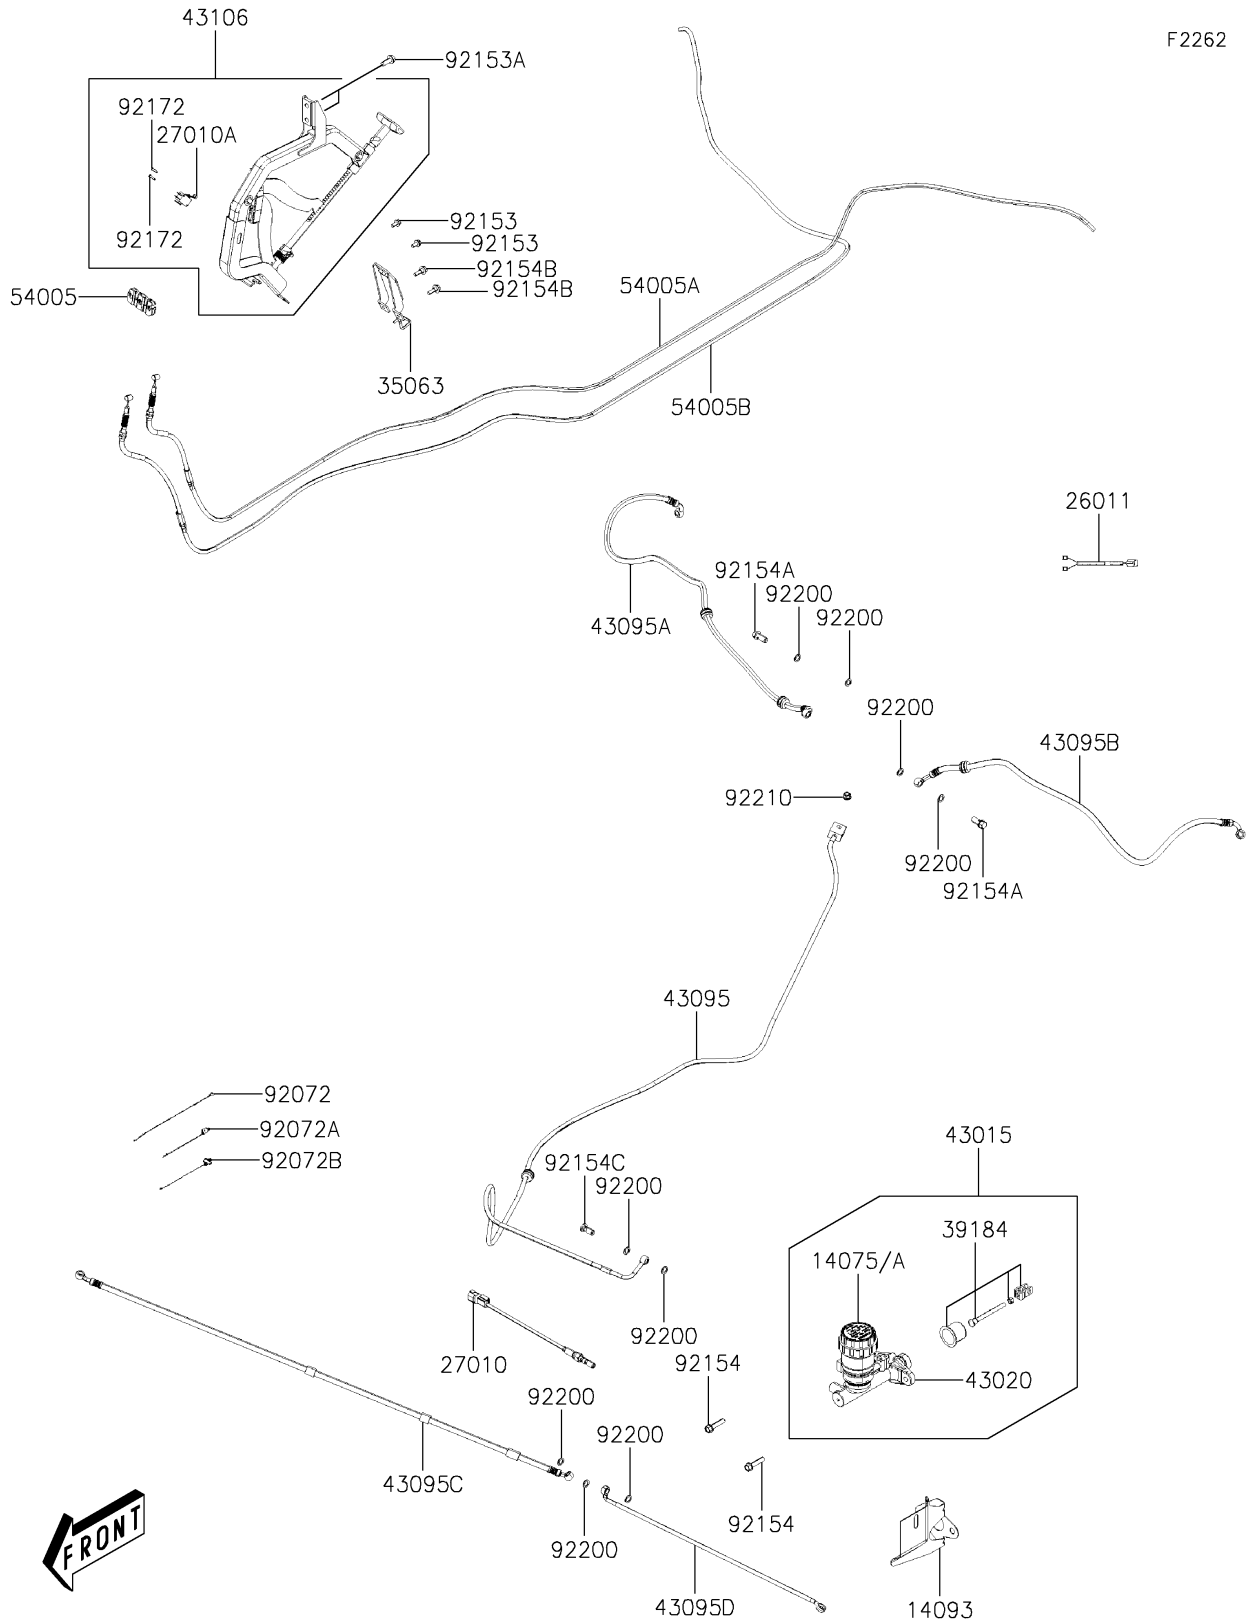

2020 MULE PRO-MX™ EPS CAMO PARTS DIAGRAM

Brake Piping

F2262

2020 MULE PRO-MX™ EPS CAMO PARTS LIST

Brake Piping

ITEM NAME	PART NUMBER	QUANTITY
CAP-ASSY (Ref # 14075)	14075-Y004	1
CAP-ASSY (Ref # 14075A)	14075-Y007	1
COVER,MASTER CYLINDER (Ref # 14093)	14093-Y008	1
WIRE-LEAD,PARKING SW (Ref # 26011)	26011-Y014	1
SWITCH,BRAKE PRESSURE (Ref # 27010)	27010-Y016	1
SWITCH (Ref # 27010A)	27010-Y017	1
STAY,PARKING BRAKE ASSY (Ref # 35063)	35063-Y042	1
BRACKET-ASSY (Ref # 39184)	39184-Y001	1
CYLINDER-ASSY-MASTER (Ref # 43015)	43015-Y007	1
PISTON-COMP-BRAKE (Ref # 43020)	43020-Y004	1
HOSE-BRAKE,RR (Ref # 43095)	43095-Y019	1
HOSE-BRAKE,RR,RH (Ref # 43095A)	43095-Y020	1
HOSE-BRAKE,RR,LH (Ref # 43095B)	43095-Y021	1
HOSE-BRAKE,FR,RH (Ref # 43095C)	43095-Y022	1
HOSE-BRAKE,FR,LH (Ref # 43095D)	43095-Y023	1
LEVER-ASSY-PARKING BRAKE (Ref # 43106)	43106-Y001	1
CABLE-BRAKE,PARKING (Ref # 54005)	54005-Y003	1
CABLE-BRAKE,PARKING,RH (Ref # 54005A)	54005-Y004	1
CABLE-BRAKE,PARKING,LH (Ref # 54005B)	54005-Y005	1
BAND (Ref # 92072)	92072-Y011	2
BAND (Ref # 92072A)	92072-Y020	2
BAND (Ref # 92072B)	92072-Y021	2
BOLT,FLANGE,6X12 (Ref # 92153)	92153-Y023	2
BOLT,FLANGE,8X20 (Ref # 92153A)	92153-Y033	2
BOLT,FLANGE,8X35 (Ref # 92154)	92154-Y021	2
BOLT,10X22 (Ref # 92154A)	92154-Y114	2
BOLT,6X20 (Ref # 92154B)	92154-Y179	2
BOLT,OIL (Ref # 92154C)	92154-Y184	1
SCREW (Ref # 92172)	92172-Y082	2

2020 MULE PRO-MX™ EPS CAMO PARTS LIST

Brake Piping

ITEM NAME	PART NUMBER	QUANTITY
WASHER (Ref # 92200)	92200-Y015	9
NUT,8MM (Ref # 92210)	92210-Y076	1