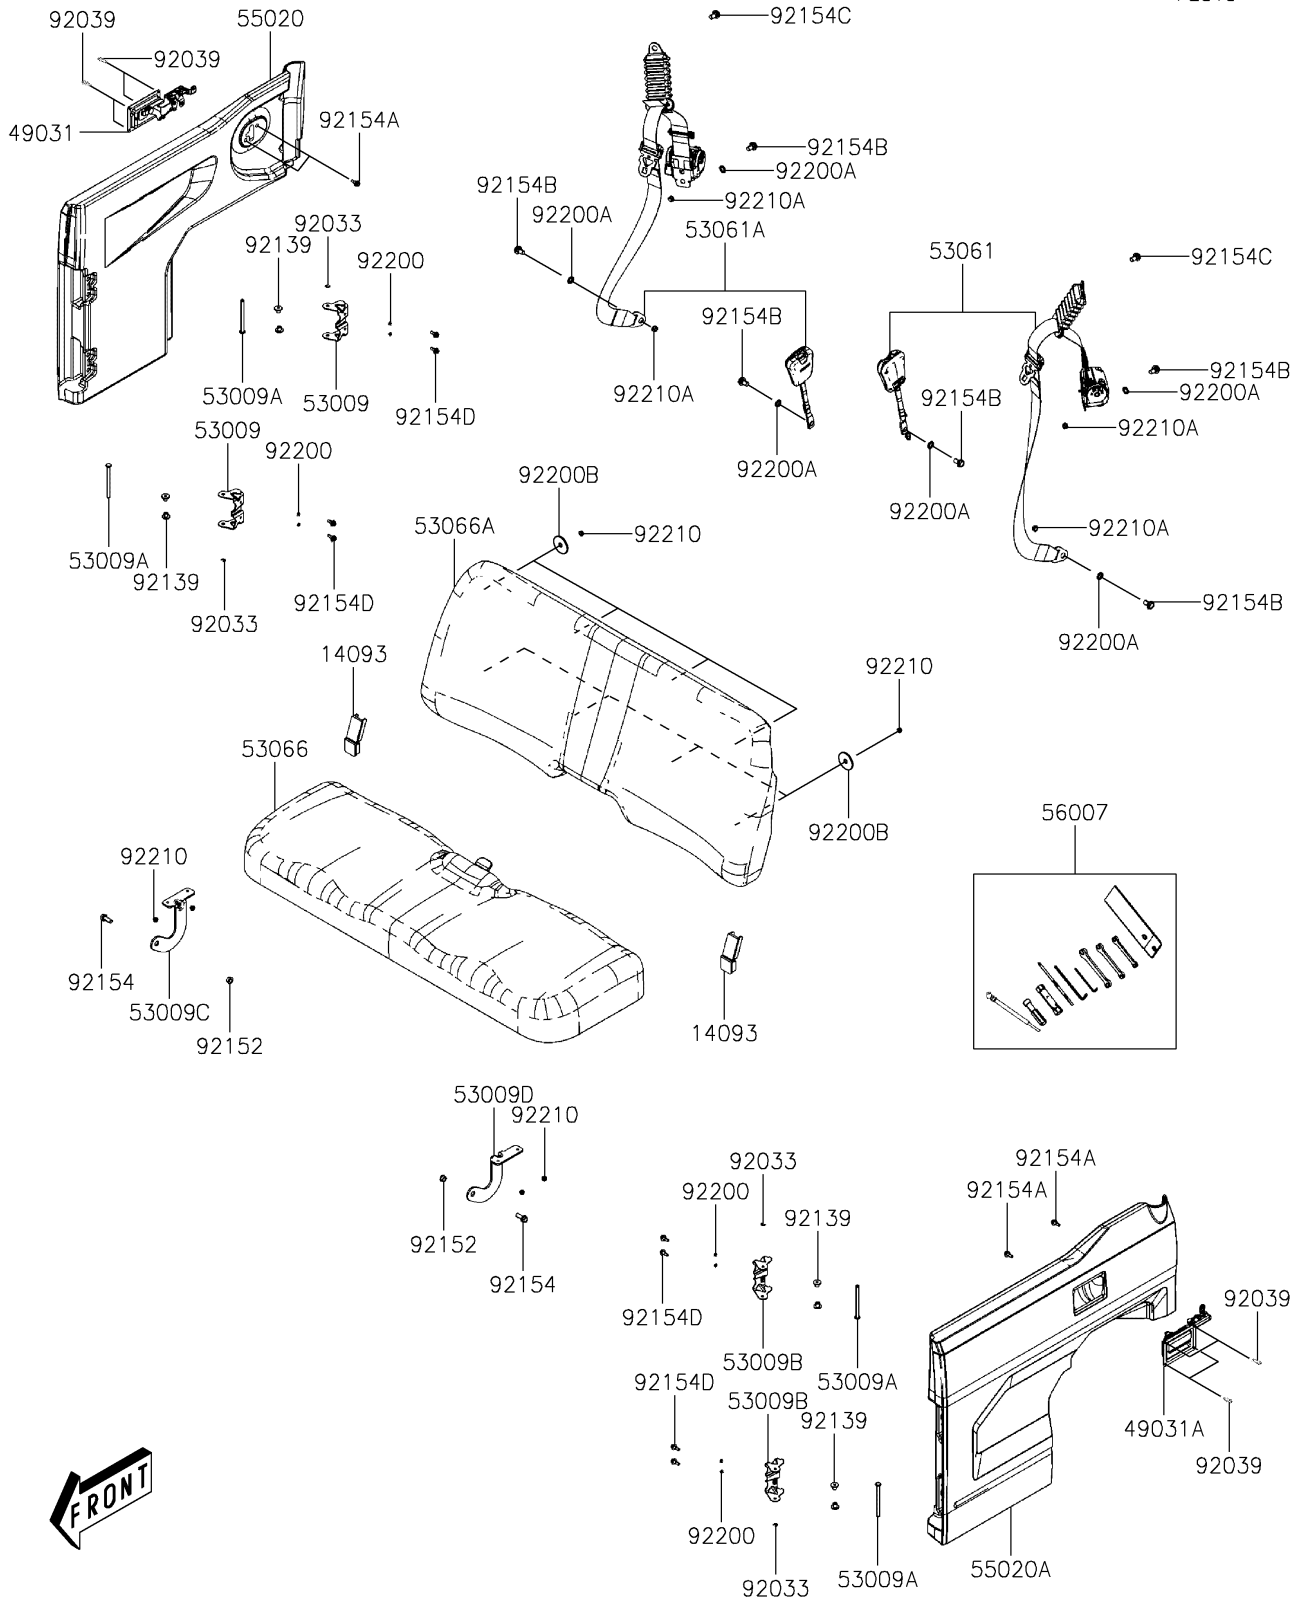

2020 MULE PRO-MX™ EPS CAMO PARTS DIAGRAM

Seat(DKF)

F2510

2020 MULE PRO-MX™ EPS CAMO PARTS LIST

Seat(DKF)

ITEM NAME	PART NUMBER	QUANTITY
COVER,SEAT (Ref # 14093)	14093-Y028	2
LATCH,RH (Ref # 49031)	49031-Y001	1
LATCH,LH (Ref # 49031A)	49031-Y002	1
HINGE,RH (Ref # 53009)	53009-Y002	2
HINGE (Ref # 53009A)	53009-Y003	4
HINGE,LH (Ref # 53009B)	53009-Y004	2
HINGE,SEAT,RH (Ref # 53009C)	53009-Y005	1
HINGE,SEAT,LH (Ref # 53009D)	53009-Y006	1
BELT-SEAT,LH (Ref # 53061)	53061-Y001	1
BELT-SEAT,RH (Ref # 53061A)	53061-Y002	1
SEAT-ASSY,BOTTOM (Ref # 53066)	53066-Y006	1
SEAT-ASSY,BACK (Ref # 53066A)	53066-Y007	1
GUARD,RH,S.BLACK (Ref # 55020)	55020-Y015-933	1
GUARD,LH,S.BLACK (Ref # 55020A)	55020-Y016-933	1
TOOL-KIT (Ref # 56007)	56007-Y005	1
RING-SNAP (Ref # 92033)	92033-Y040	4
RIVET,4.8X12.8 (Ref # 92039)	92039-Y005	8
BUSHING (Ref # 92139)	92139-Y014	8
COLLAR (Ref # 92152)	92152-Y066	2
BOLT,FLANGE,10X25 (Ref # 92154)	92154-Y139	2
BOLT,FLANGE,6X14 (Ref # 92154A)	92154-Y153	4
BOLT (Ref # 92154B)	92154-Y170	6
BOLT (Ref # 92154C)	92154-Y171	2
BOLT,FLANGE,6MM (Ref # 92154D)	92154-Y181	8
WASHER (Ref # 92200)	92200-Y085	8
WASHER,12MM (Ref # 92200A)	92200-Y096	6
WASHER (Ref # 92200B)	92200-Y101	8
NUT,6MM (Ref # 92210)	92210-Y026	12
NUT (Ref # 92210A)	92210-Y081	4