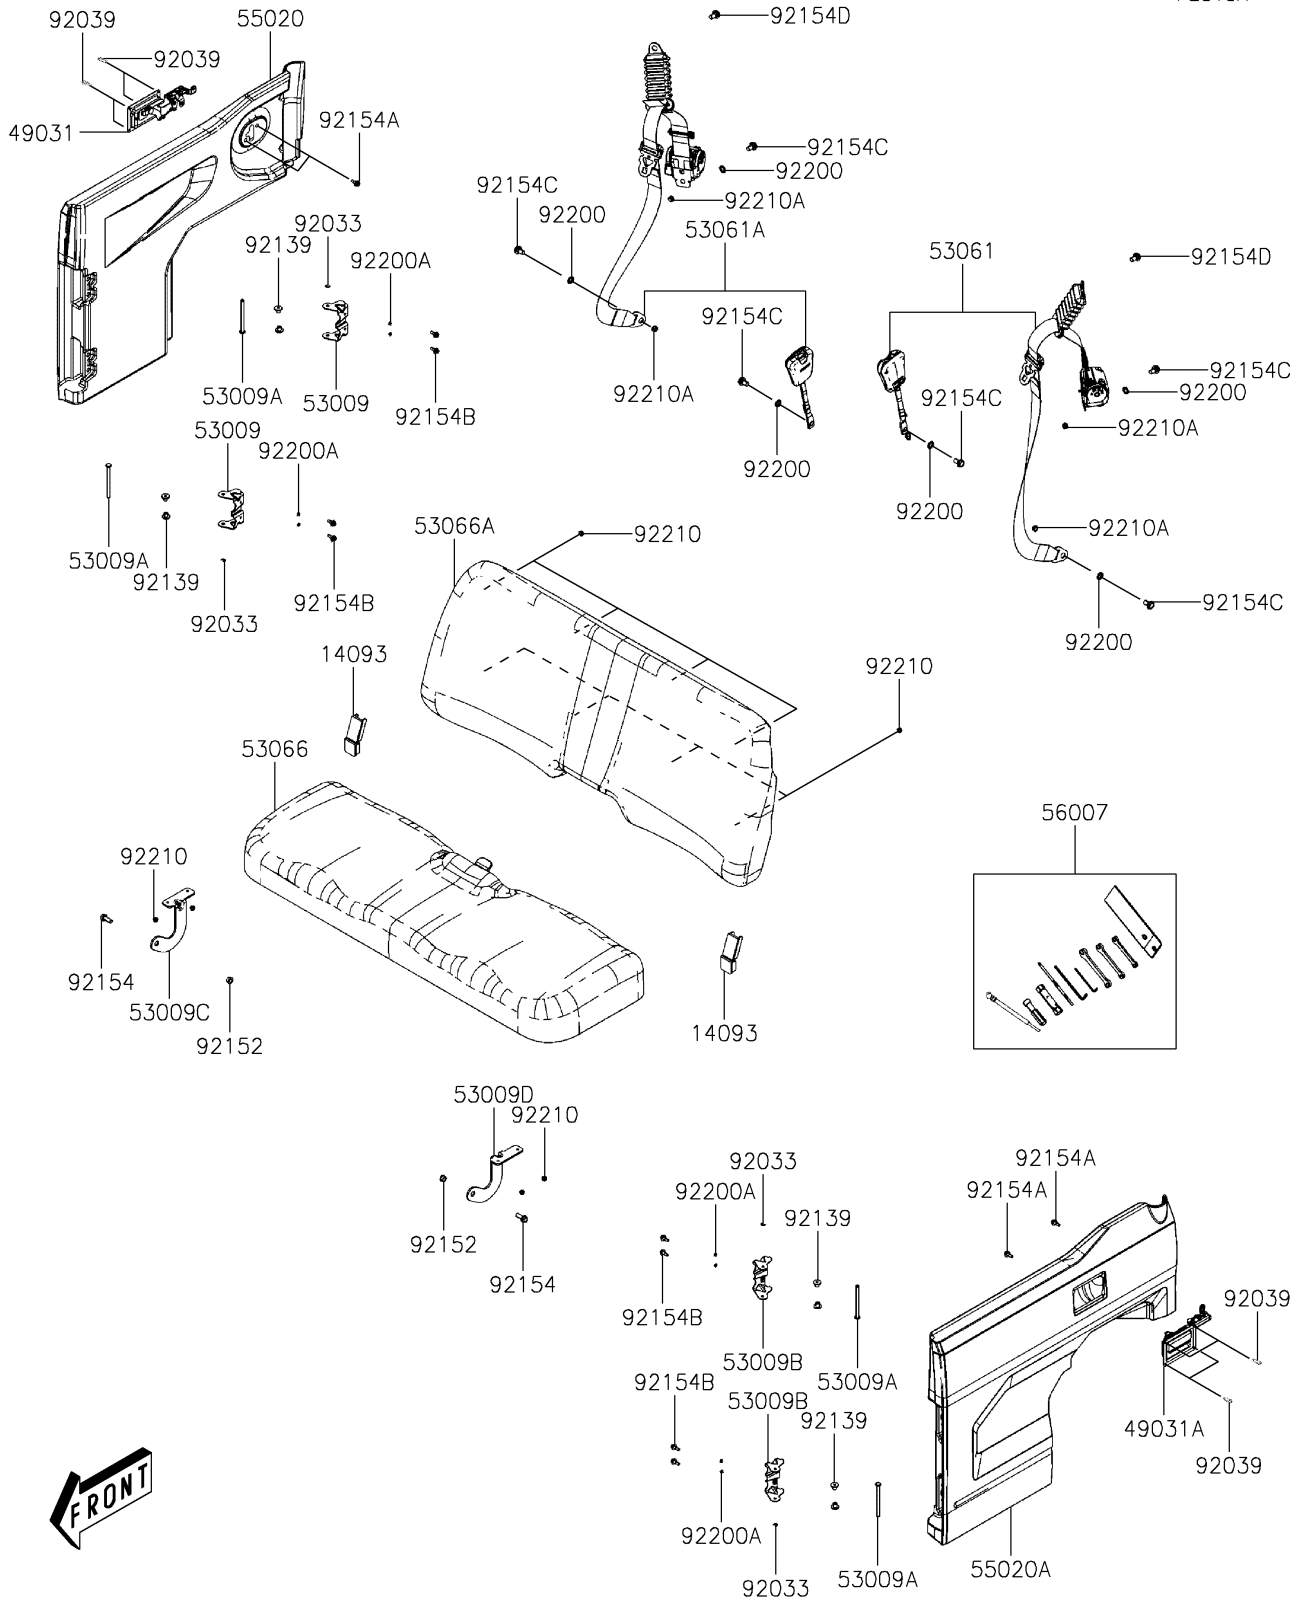

# 2020 MULE PRO-MX™ EPS CAMO PARTS DIAGRAM

Seat(DLF)

F2510A

## 2020 MULE PRO-MX™ EPS CAMO PARTS LIST

Seat(DLF)

ITEM NAME	PART NUMBER	QUANTITY
COVER,SEAT (Ref # 14093)	14093-Y028	2
LATCH,RH (Ref # 49031)	49031-Y001	1
LATCH,LH (Ref # 49031A)	49031-Y002	1
HINGE,RH (Ref # 53009)	53009-Y002	2
HINGE (Ref # 53009A)	53009-Y003	4
HINGE,LH (Ref # 53009B)	53009-Y004	2
HINGE,SEAT,RH (Ref # 53009C)	53009-Y005	1
HINGE,SEAT,LH (Ref # 53009D)	53009-Y006	1
BELT-SEAT,LH (Ref # 53061)	53061-Y001	1
BELT-SEAT,RH (Ref # 53061A)	53061-Y002	1
SEAT-ASSY,BOTTOM (Ref # 53066)	53066-Y006	1
SEAT-ASSY,BACK (Ref # 53066A)	53066-Y008	1
GUARD,RH,S.BLACK (Ref # 55020)	55020-Y020-933	1
GUARD,LH,S.BLACK (Ref # 55020A)	55020-Y021-933	1
TOOL-KIT (Ref # 56007)	56007-Y005	1
RING-SNAP (Ref # 92033)	92033-Y040	4
RIVET,4.8X12.8 (Ref # 92039)	92039-Y005	8
BUSHING (Ref # 92139)	92139-Y014	8
COLLAR (Ref # 92152)	92152-Y066	2
BOLT,FLANGE,10X25 (Ref # 92154)	92154-Y139	2
BOLT,FLANGE,6X14 (Ref # 92154A)	92154-Y153	4
BOLT,FLANGE,6X18 (Ref # 92154B)	92154-Y154	8
BOLT (Ref # 92154C)	92154-Y170	6
BOLT (Ref # 92154D)	92154-Y171	2
WASHER,12MM (Ref # 92200)	92200-Y096	6
WASHER,DOOR (Ref # 92200A)	92200-Y105	8
NUT,6MM (Ref # 92210)	92210-Y026	12
NUT (Ref # 92210A)	92210-Y081	4