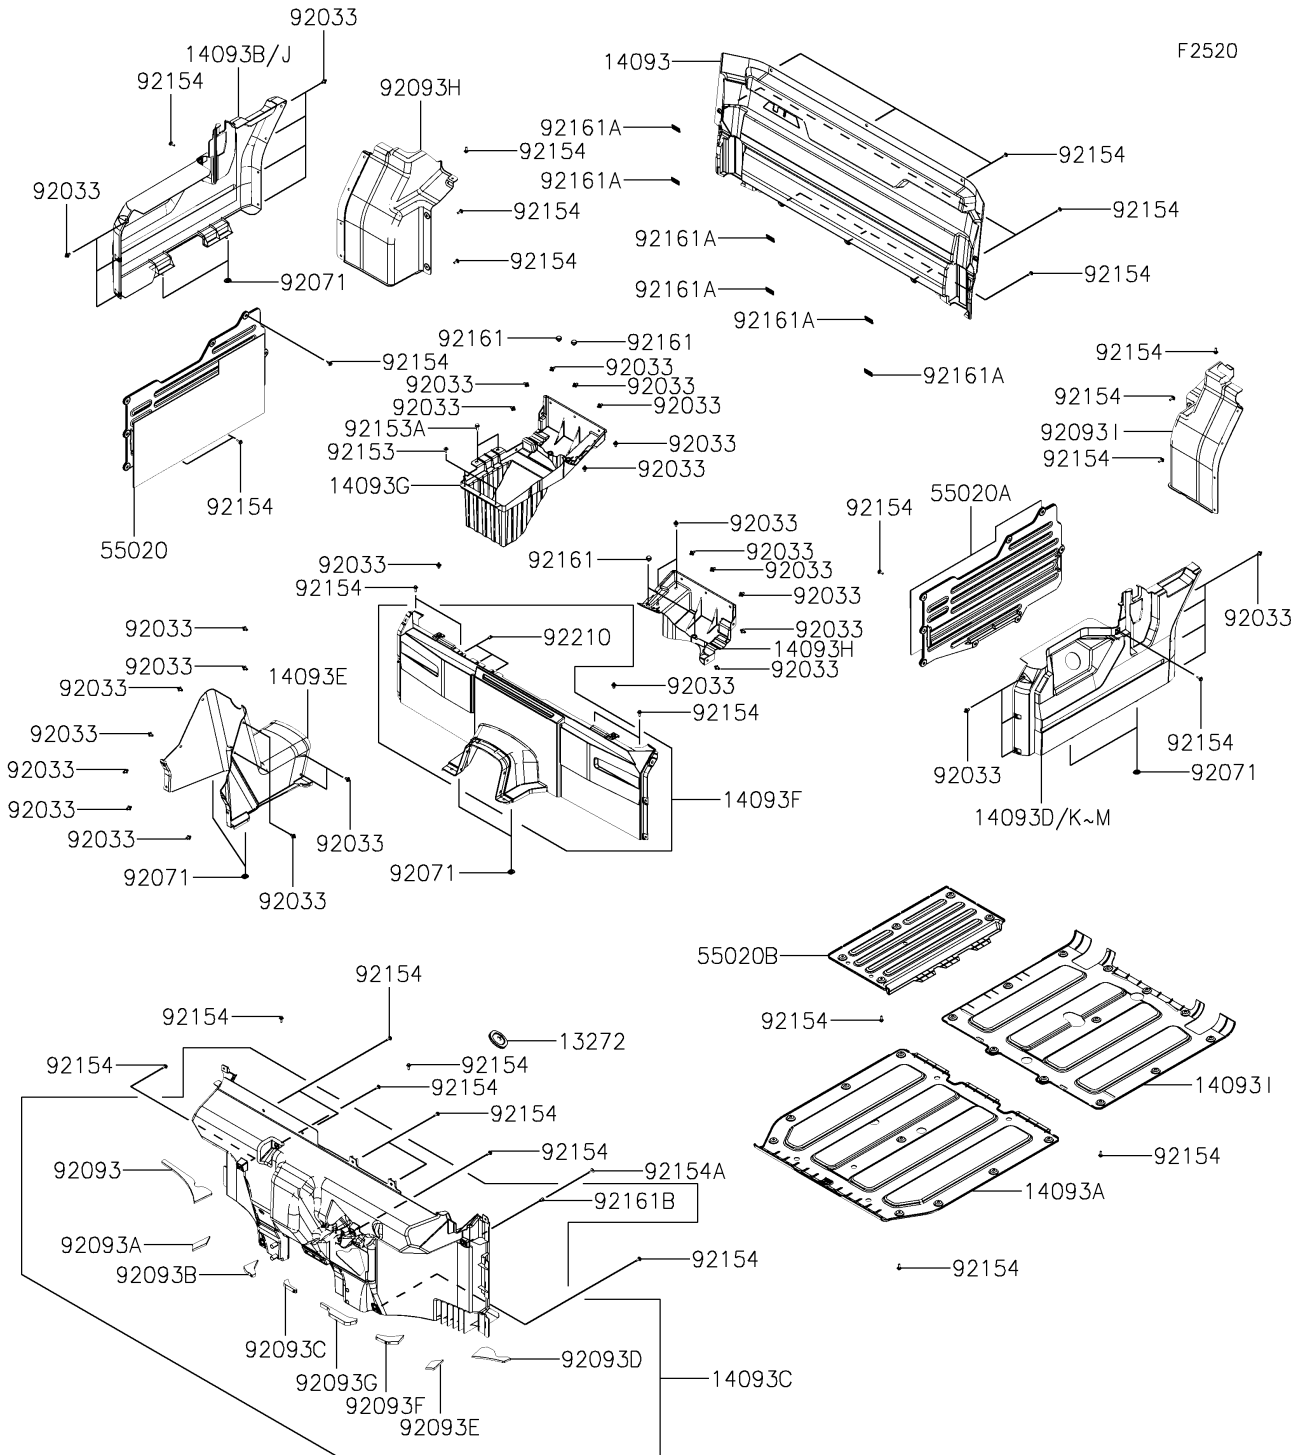

2020 MULE PRO-MX™ EPS CAMO PARTS DIAGRAM

Carrier(s)

2020 MULE PRO-MX™ EPS CAMO PARTS LIST

Carrier(s)

ITEM NAME	PART NUMBER	QUANTITY
PLATE,FRONT TIRE HOUSE (Ref # 13272)	13272-Y032	1
COVER,BACK,S.BLACK (Ref # 14093)	14093-Y010-933	1
COVER,UNDER,FR,S.BLACK (Ref # 14093A)	14093-Y018-933	1
COVER,FR FLOOR,S.BLACK (Ref # 14093C)	14093-Y023-933	1
COVER,SIDE,LH,S.BLACK (Ref # 14093D)	14093-Y024-933	1
COVER,TUNNEL,S.BLACK (Ref # 14093E)	14093-Y025-933	1
COVER,CNT,S.BLACK (Ref # 14093F)	14093-Y026-933	1
COVER,HEAT GUARD,RH (Ref # 14093G)	14093-Y027	1
COVER,HEAT GUARD,LH (Ref # 14093H)	14093-Y029	1
COVER,UNDER,RR,S.BLACK (Ref # 14093I)	14093-Y030-933	1
COVER,SIDE,LH,S.BLACK (Ref # 14093K)	14093-Y039-933	1
GUARD,HEAT,RH (Ref # 55020)	55020-Y013	1
GUARD,HEAT,LH (Ref # 55020A)	55020-Y014	1
GUARD,BOOT,S.BLACK (Ref # 55020B)	55020-Y017-933	1
RING-SNAP (Ref # 92033)	92033-Y033	41
GROMMET (Ref # 92071)	92071-Y006	8
SEAL (Ref # 92093)	92093-Y035	1
SEAL (Ref # 92093A)	92093-Y036	1
SEAL (Ref # 92093B)	92093-Y037	1
SEAL (Ref # 92093C)	92093-Y038	1
SEAL (Ref # 92093D)	92093-Y039	1
SEAL (Ref # 92093E)	92093-Y040	1
SEAL (Ref # 92093F)	92093-Y041	1
SEAL (Ref # 92093G)	92093-Y042	1
SEAL (Ref # 92093H)	92093-Y043	1
SEAL (Ref # 92093I)	92093-Y044	1
BOLT,5X16 (Ref # 92153)	92153-Y013	3
BOLT,FLANGE,8X16 (Ref # 92153A)	92153-Y032	2
BOLT,6X18 (Ref # 92154)	92154-Y177	73

2020 MULE PRO-MX™ EPS CAMO PARTS LIST

Carrier(s)

ITEM NAME	PART NUMBER	QUANTITY
BOLT,5X22 (Ref # 92154A)	92154-Y186	9
DAMPER (Ref # 92161)	92161-Y014	4
DAMPER (Ref # 92161A)	92161-Y045	6
DAMPER (Ref # 92161B)	92161-Y054	9
NUT,5MM (Ref # 92210)	92210-Y016	3