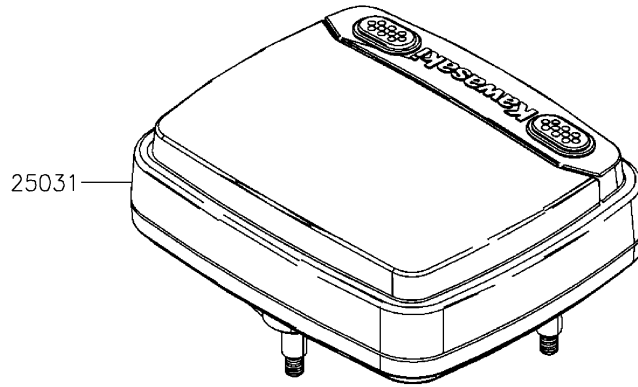

2020 MULE PRO-MX™ EPS CAMO PARTS DIAGRAM

Meter(s)

F2530

2020 MULE PRO-MX™ EPS CAMO PARTS LIST

Meter(s)

ITEM NAME	PART NUMBER	QUANTITY
BRACKET,METER (Ref # 11057)	11057-Y005	1
METER-ASSY (Ref # 25031)	25031-Y010	1
DAMPER (Ref # 92161)	92161-Y044	3
SCREW,TAPPING,5X16 (Ref # 92172)	92172-Y020	3
WASHER,6X16X1 (Ref # 92200)	92200-Y094	3
NUT,FLANGE,5MM (Ref # 92210)	92210-Y033	3