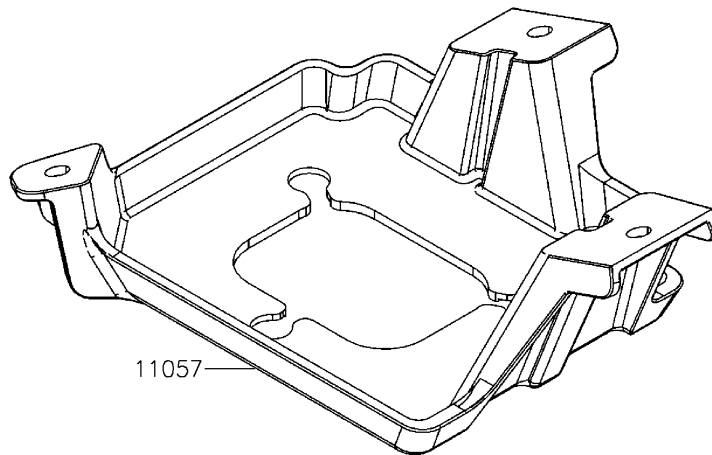

2020 MULE PRO-MX™ EPS CAMO PARTS DIAGRAM

Meter(s)

F2530

2020 MULE PRO-MX™ EPS CAMO PARTS LIST

Meter(s)

ITEM NAME	PART NUMBER	QUANTITY
BRACKET,METER (Ref # 11057)	11057-Y005	1
METER-ASSY (Ref # 25031)	25031-Y010	1
DAMPER (Ref # 92161)	92161-Y044	3
SCREW,TAPPING,5X16 (Ref # 92172)	92172-Y020	3
WASHER,6X16X1 (Ref # 92200)	92200-Y094	3
NUT,FLANGE,5MM (Ref # 92210)	92210-Y033	3