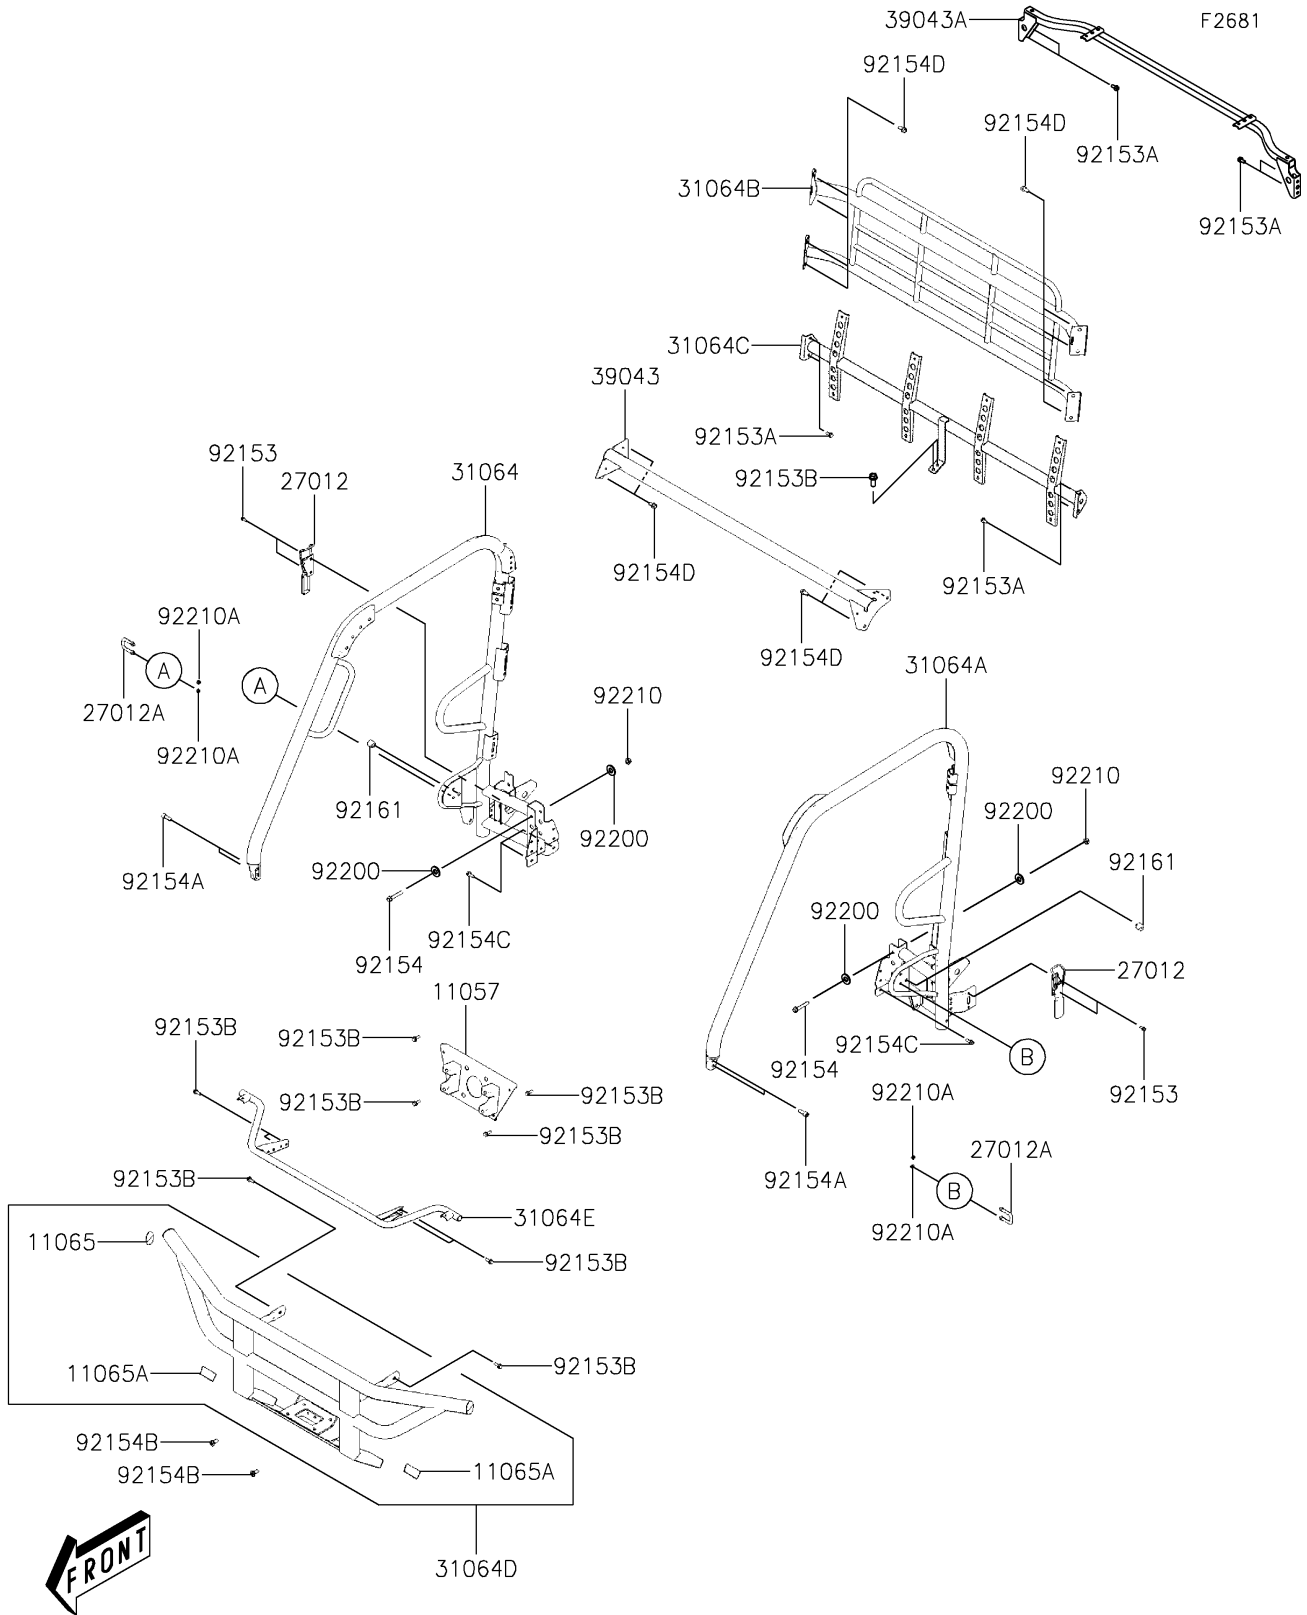

2020 MULE PRO-MX™ EPS CAMO PARTS DIAGRAM

Guards/Cab Frame(DKF)

2020 MULE PRO-MX™ EPS CAMO PARTS LIST

Guards/Cab Frame(DKF)

ITEM NAME	PART NUMBER	QUANTITY
BRACKET,STABILIZER (Ref # 11057)	11057-Y015	1
CAP,FR BUMPER,END (Ref # 11065)	11065-Y043	2
CAP,FR BUMPER (Ref # 11065A)	11065-Y044	2
HOOK,SIDE (Ref # 27012)	27012-Y005	2
HOOK,DOOR (Ref # 27012A)	27012-Y006	2
PIPE-COMP,ROOF,RH (Ref # 31064)	31064-Y013	1
PIPE-COMP,ROOF,LH (Ref # 31064A)	31064-Y014	1
PIPE-COMP,REAR,UPP (Ref # 31064B)	31064-Y015	1
PIPE-COMP,REAR,LWR (Ref # 31064C)	31064-Y016	1
PIPE-COMP,FR BUMPER (Ref # 31064D)	31064-Y017	1
PIPE-COMP,FR COVER (Ref # 31064E)	31064-Y018	1
CROSSMEMBER-COMP,ROOF (Ref # 39043)	39043-Y002	1
CROSSMEMBER-COMP,ROOF,RR (Ref # 39043A)	39043-Y003	1
BOLT,FLANGE,6X16 (Ref # 92153)	92153-Y025	4
BOLT,FLANGE,8X16 (Ref # 92153A)	92153-Y032	8
BOLT,FLANGE,8X20 (Ref # 92153B)	92153-Y033	12
BOLT,FLANGE,10X60 (Ref # 92154)	92154-Y091	2
BOLT,SOCKET,10X28 (Ref # 92154A)	92154-Y098	4
BOLT,10X23 (Ref # 92154B)	92154-Y178	2
BOLT,FLANGE,8X25 (Ref # 92154C)	92154-Y195	4
BOLT,FLANGE,10X20 (Ref # 92154D)	92154-Y197	12
DAMPER,ROPS (Ref # 92161)	92161-Y050	2
WASHER,10MM (Ref # 92200)	92200-Y020	4
NUT,10MM (Ref # 92210)	92210-Y009	2
NUT,6MM (Ref # 92210A)	92210-Y087	4