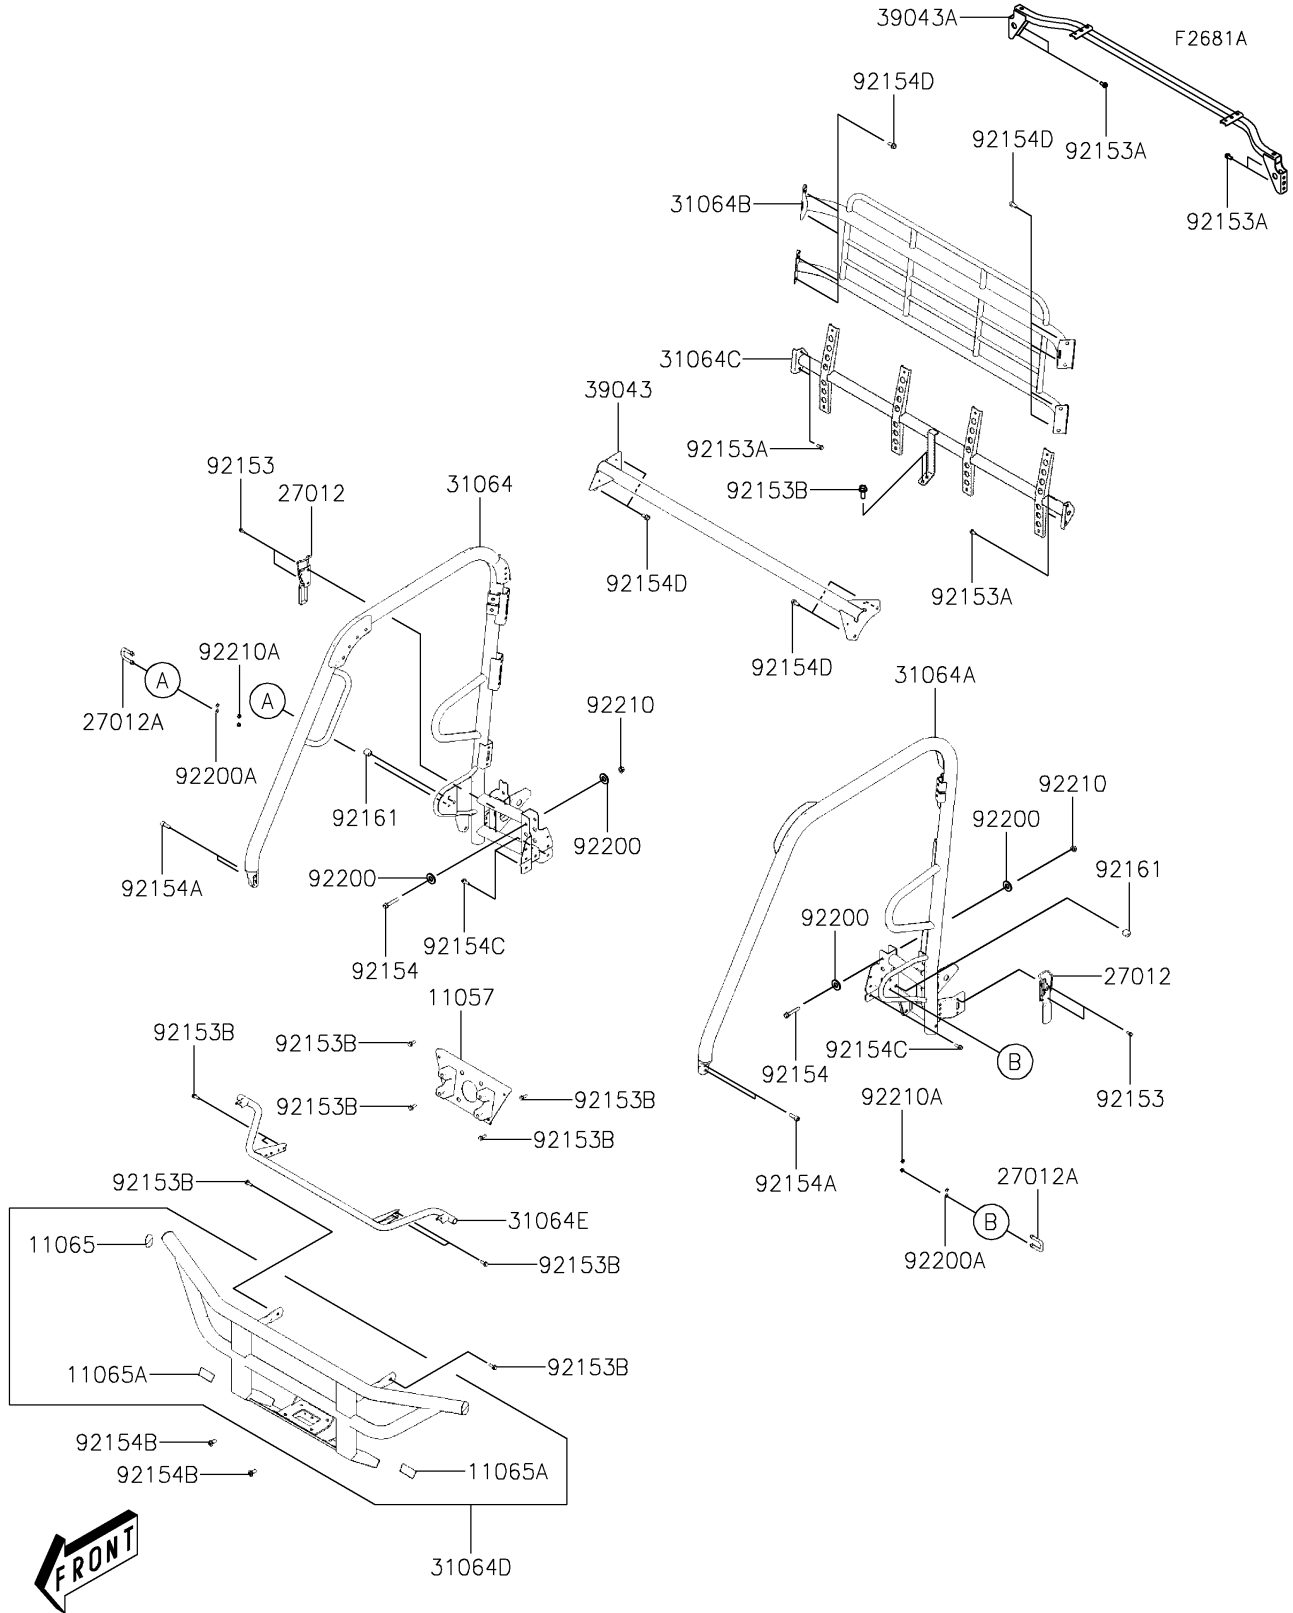

2020 MULE PRO-MX™ EPS CAMO PARTS DIAGRAM

Guards/Cab Frame(DLF)

2020 MULE PRO-MX™ EPS CAMO PARTS LIST

Guards/Cab Frame(DLF)

ITEM NAME	PART NUMBER	QUANTITY
-----------	-------------	----------