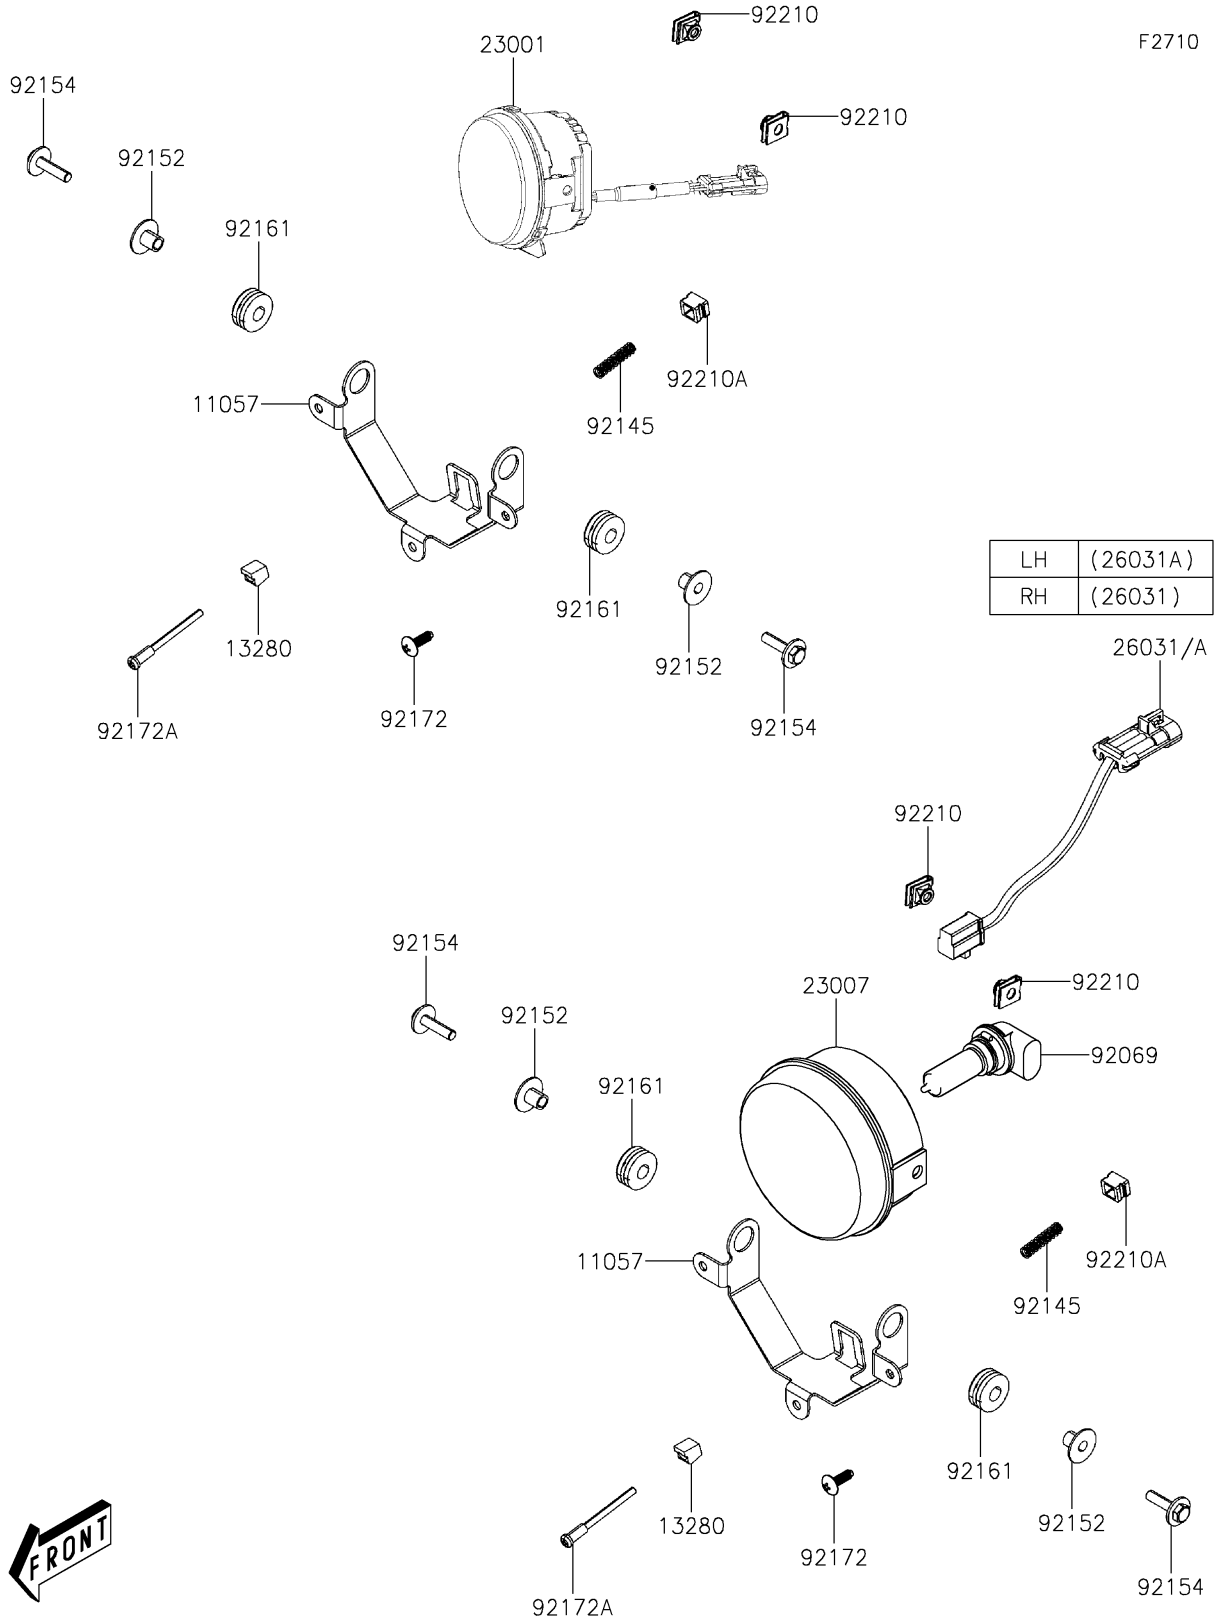

2020 MULE PRO-MX™ EPS CAMO PARTS DIAGRAM

Headlight(s)

2020 MULE PRO-MX™ EPS CAMO PARTS LIST

Headlight(s)

ITEM NAME	PART NUMBER	QUANTITY
BRACKET,HEAD LIGHT (Ref # 11057)	11057-Y004	4
HOLDER,ADJUSTER LIGHT (Ref # 13280)	13280-Y019	4
LAMP-ASSY-HEAD,LED (Ref # 23001)	23001-Y001	2
LENS-COMP,HEAD LAMP (Ref # 23007)	23007-0096	2
HARNESS,SUB,HEAD LIGHT,RH (Ref # 26031)	26031-Y018	1
HARNESS,SUB,HEAD LIGHT,LH (Ref # 26031A)	26031-Y019	1
BULB,12V 35/35W (Ref # 92069)	92069-0019	2
SPRING,ADJUSTER LIGHT (Ref # 92145)	92145-Y062	4
COLLAR,HEAD LIGHT (Ref # 92152)	92152-Y064	8
BOLT,6X25 (Ref # 92154)	92154-Y099	8
DAMPER (Ref # 92161)	92161-Y043	8
SCREW,TAPPING,5X16 (Ref # 92172)	92172-Y020	12
SCREW,PAN,4X58 (Ref # 92172A)	92172-Y080	4
NUT,6MM (Ref # 92210)	92210-Y089	8
NUT,4MM (Ref # 92210A)	92210-Y095	4