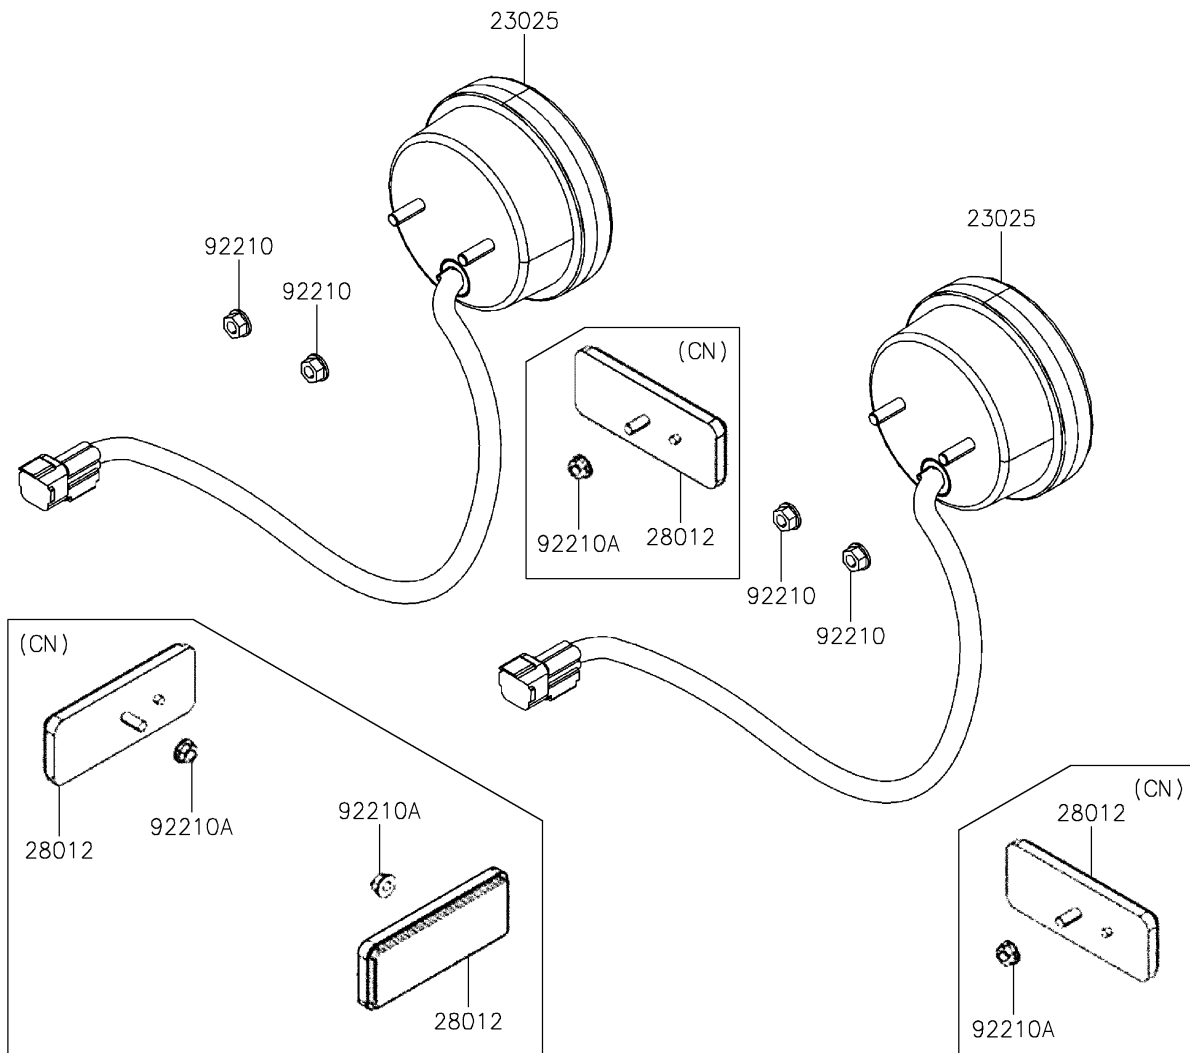

2019 MULE PRO-MX™ EPS CAMO PARTS DIAGRAM

Taillight(s)

F2720

2019 MULE PRO-MX™ EPS CAMO PARTS LIST

Taillight(s)

ITEM NAME	PART NUMBER	QUANTITY
LAMP-TAIL (Ref # 23025)	23025-Y009	2
NUT,6MM (Ref # 92210)	92210-Y026	4