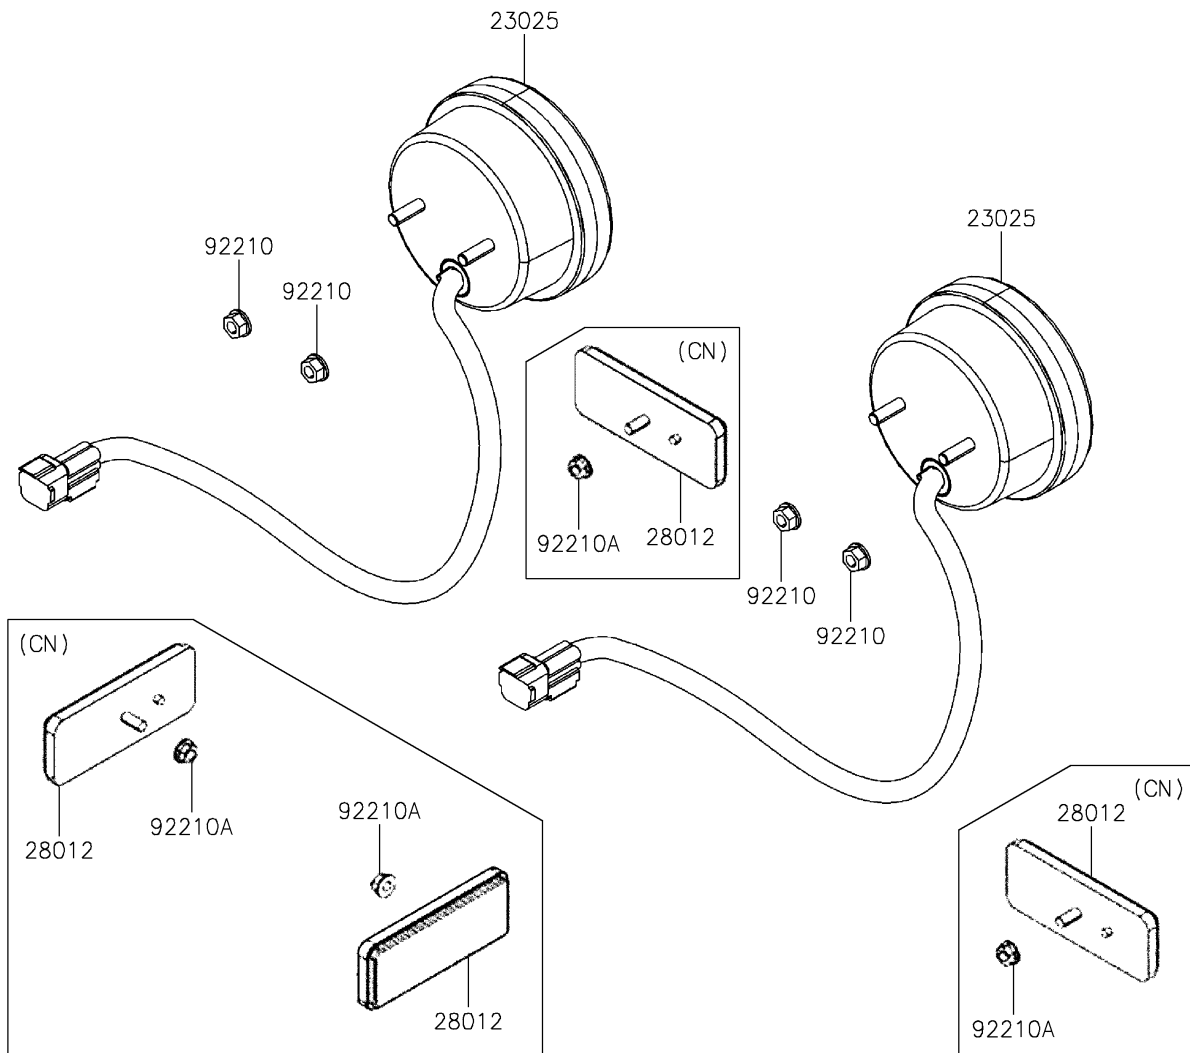

2020 MULE PRO-MX™ EPS CAMO PARTS DIAGRAM

Taillight(s)

F2720

2020 MULE PRO-MX™ EPS CAMO PARTS LIST

Taillight(s)

ITEM NAME	PART NUMBER	QUANTITY
LAMP-TAIL (Ref # 23025)	23025-Y009	2
NUT,6MM (Ref # 92210)	92210-Y026	4