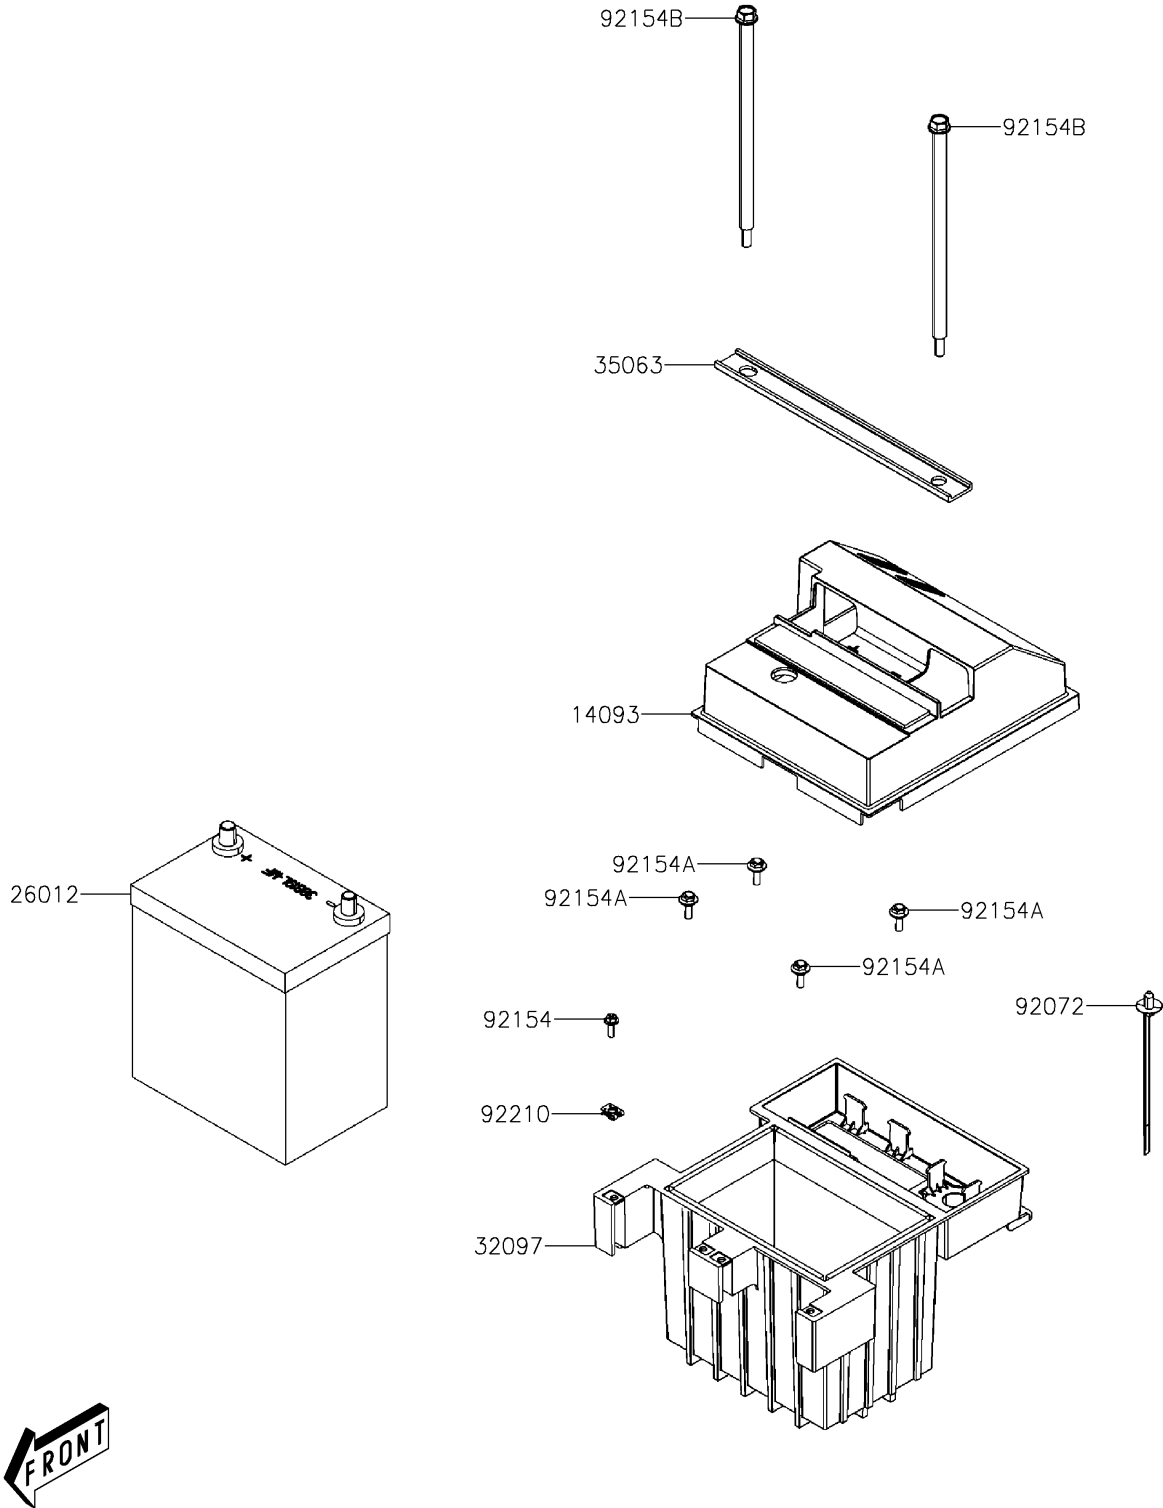

2019 MULE PRO-MX™ EPS CAMO PARTS DIAGRAM

Battery

F2761

2019 MULE PRO-MX™ EPS CAMO PARTS LIST

Battery

ITEM NAME	PART NUMBER	QUANTITY
COVER,BATTERY (Ref # 14093)	14093-Y009	1
BATTERY,38B19L-MF (Ref # 26012)	26012-Y006	1
CASE-BATTERY (Ref # 32097)	32097-Y002	1
STAY,BATTERY BAR (Ref # 35063)	35063-Y041	1
BAND (Ref # 92072)	92072-Y020	5
BOLT,5X16 (Ref # 92154)	92154-Y085	4
BOLT,6X18 (Ref # 92154A)	92154-Y177	4
BOLT,FLANGE,8X235 (Ref # 92154B)	92154-Y201	2
NUT,5MM (Ref # 92210)	92210-Y016	4