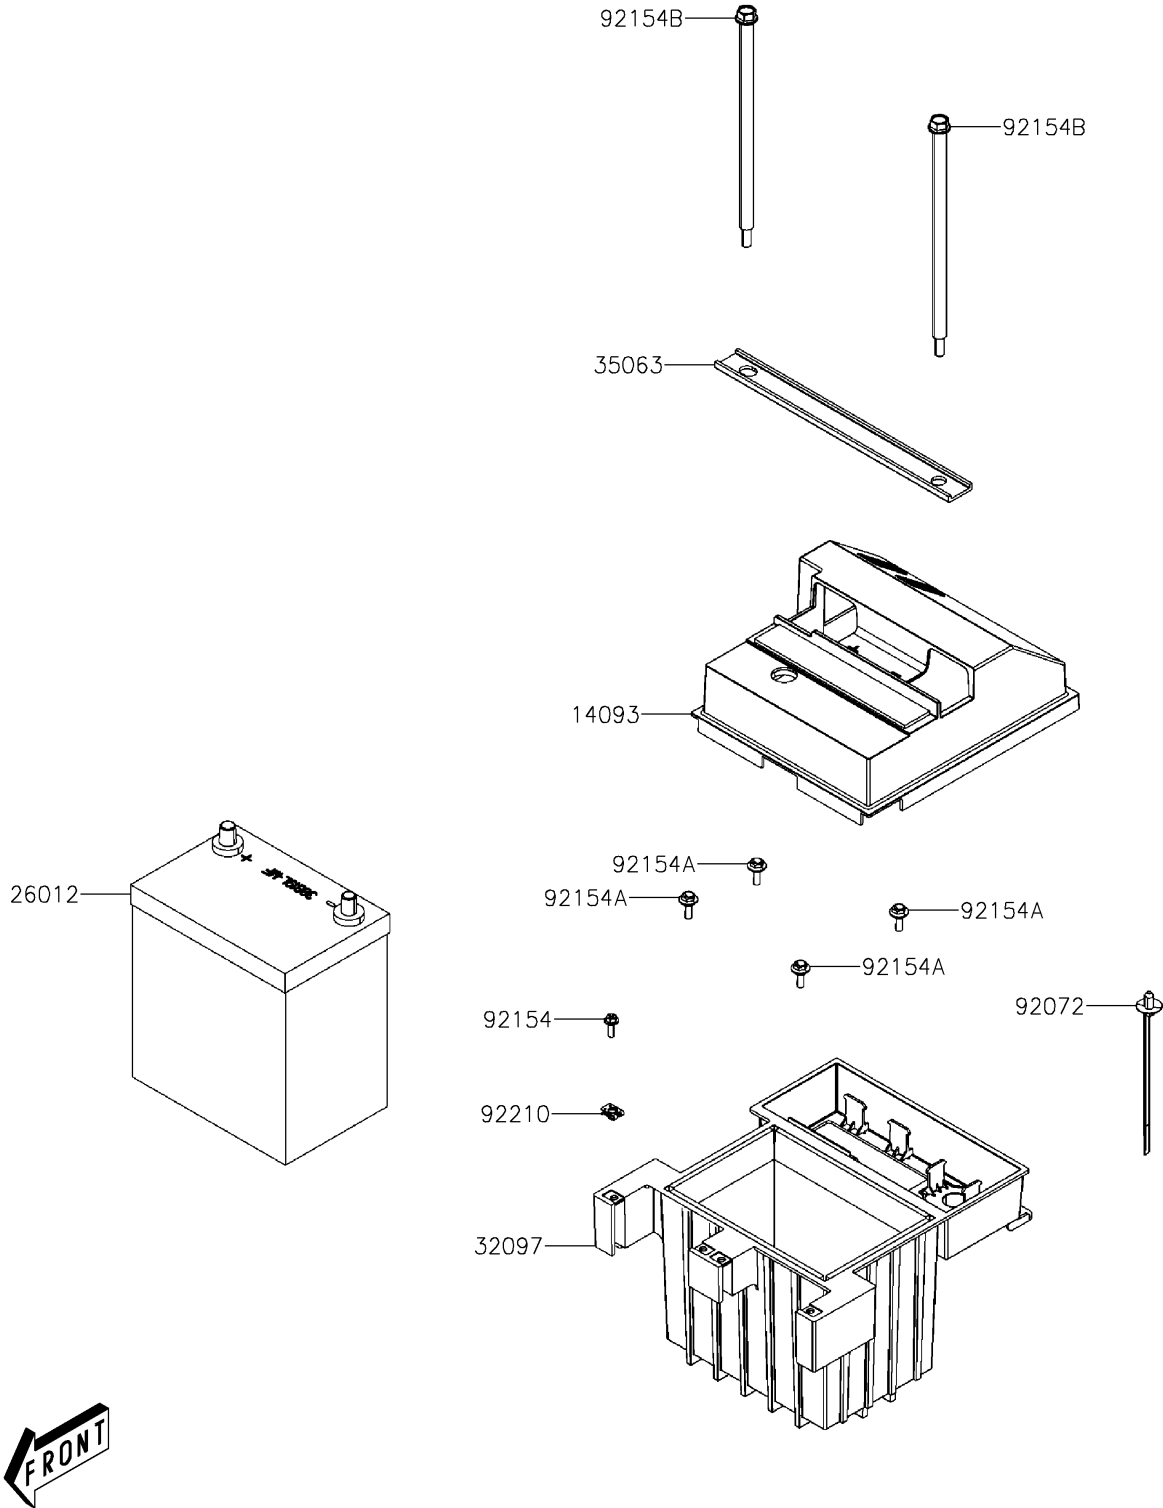

2020 MULE PRO-MX™ EPS CAMO PARTS DIAGRAM

Battery

F2761

2020 MULE PRO-MX™ EPS CAMO PARTS LIST

Battery

ITEM NAME	PART NUMBER	QUANTITY
COVER,BATTERY (Ref # 14093)	14093-Y009	1
BATTERY,38B19L-MF (Ref # 26012)	26012-Y006	1
CASE-BATTERY (Ref # 32097)	32097-Y002	1
STAY,BATTERY BAR (Ref # 35063)	35063-Y041	1
BAND (Ref # 92072)	92072-Y020	5
BOLT,5X16 (Ref # 92154)	92154-Y085	4
BOLT,6X18 (Ref # 92154A)	92154-Y177	4
BOLT,FLANGE,8X235 (Ref # 92154B)	92154-Y201	2
NUT,5MM (Ref # 92210)	92210-Y016	4