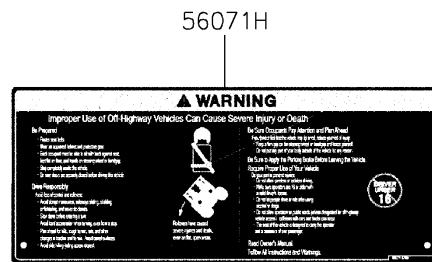

2020 MULE PRO-MX™ EPS CAMO PARTS DIAGRAM

Labels(DKF)

F2860

2020 MULE PRO-MX™ EPS CAMO PARTS LIST

Labels(DKF)

ITEM NAME	PART NUMBER	QUANTITY
LABEL,TIRE (Ref # 56030)	56030-Y015	1
LABEL,OIL GAUGE (Ref # 56030A)	56030-Y018	1
LABEL-WARNING,INFO (Ref # 56071)	56071-Y057	1
LABEL-WARNING,SHIFTING NOTICE (Ref # 56071A)	56071-Y058	1
LABEL-WARNING,FUEL (Ref # 56071B)	56071-Y059	1
LABEL-WARNING,AIR CLEANER INFO (Ref # 56071C)	56071-Y060	1
LABEL-WARNING,ROPS (Ref # 56071D)	56071-Y061	1
LABEL-WARNING (Ref # 56071E)	56071-Y062	1
LABEL-WARNING,CARGO BED (Ref # 56071F)	56071-Y063	1
LABEL-WARNING,MAX. CAPACITY (Ref # 56071G)	56071-Y064	1
LABEL-WARNING,GENERAL (Ref # 56071H)	56071-Y065	1
LABEL-WARNING,CARGO BED (Ref # 56071I)	56071-Y066	1
LABEL-WARNING,TIRE (Ref # 56071J)	56071-Y067	1
LABEL-WARNING,HANG TAG (Ref # 56071K)	56071-Y068	1
PATTERN,KAWASAKI (Ref # 56075)	56075-Y001	1