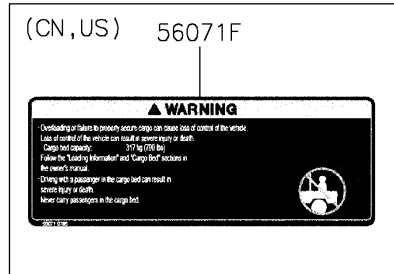

2020 MULE PRO-MX™ EPS CAMO PARTS DIAGRAM

Labels(DKF)

F2860

2020 MULE PRO-MX™ EPS CAMO PARTS LIST

Labels(DKF)

ITEM NAME	PART NUMBER	QUANTITY
LABEL,TIRE (Ref # 56030)	56030-Y015	1
LABEL,OIL GAUGE (Ref # 56030A)	56030-Y018	1
LABEL-WARNING,INFO (Ref # 56071)	56071-Y057	1
LABEL-WARNING,SHIFTING NOTICE (Ref # 56071A)	56071-Y058	1
LABEL-WARNING,FUEL (Ref # 56071B)	56071-Y059	1
LABEL-WARNING,AIR CLEANER INFO (Ref # 56071C)	56071-Y060	1
LABEL-WARNING,ROPS (Ref # 56071D)	56071-Y061	1
LABEL-WARNING (Ref # 56071E)	56071-Y062	1
LABEL-WARNING,CARGO BED (Ref # 56071F)	56071-Y063	1
LABEL-WARNING,MAX. CAPACITY (Ref # 56071G)	56071-Y064	1
LABEL-WARNING,GENERAL (Ref # 56071H)	56071-Y065	1
LABEL-WARNING,CARGO BED (Ref # 56071I)	56071-Y066	1
LABEL-WARNING,TIRE (Ref # 56071J)	56071-Y067	1
LABEL-WARNING,HANG TAG (Ref # 56071K)	56071-Y068	1
PATTERN,KAWASAKI (Ref # 56075)	56075-Y001	1