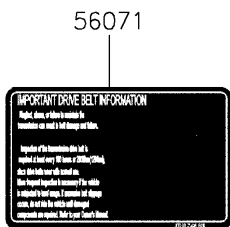

2020 MULE PRO-MX™ EPS CAMO PARTS DIAGRAM

Labels(DKF)

F2860

2020 MULE PRO-MX™ EPS CAMO PARTS LIST

Labels(DKF)

ITEM NAME	PART NUMBER	QUANTITY
LABEL,TIRE (Ref # 56030)	56030-Y015	1
LABEL,OIL GAUGE (Ref # 56030A)	56030-Y018	1
LABEL-WARNING,INFO (Ref # 56071)	56071-Y057	1
LABEL-WARNING,SHIFTING NOTICE (Ref # 56071A)	56071-Y058	1
LABEL-WARNING,FUEL (Ref # 56071B)	56071-Y059	1
LABEL-WARNING,AIR CLEANER INFO (Ref # 56071C)	56071-Y060	1
LABEL-WARNING,ROPS (Ref # 56071D)	56071-Y061	1
LABEL-WARNING (Ref # 56071E)	56071-Y062	1
LABEL-WARNING,CARGO BED (Ref # 56071F)	56071-Y063	1
LABEL-WARNING,MAX. CAPACITY (Ref # 56071G)	56071-Y064	1
LABEL-WARNING,GENERAL (Ref # 56071H)	56071-Y065	1
LABEL-WARNING,CARGO BED (Ref # 56071I)	56071-Y066	1
LABEL-WARNING,TIRE (Ref # 56071J)	56071-Y067	1
LABEL-WARNING,HANG TAG (Ref # 56071K)	56071-Y068	1
PATTERN,KAWASAKI (Ref # 56075)	56075-Y001	1