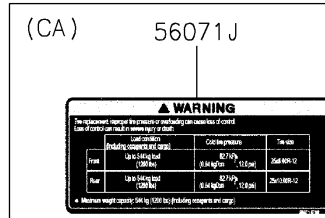

2020 MULE PRO-MX™ EPS CAMO PARTS DIAGRAM

Labels(DKF)

F2860

2020 MULE PRO-MX™ EPS CAMO PARTS LIST

Labels(DKF)

ITEM NAME	PART NUMBER	QUANTITY
LABEL,TIRE (Ref # 56030)	56030-Y015	1
LABEL,OIL GAUGE (Ref # 56030A)	56030-Y018	1
LABEL-WARNING,INFO (Ref # 56071)	56071-Y057	1
LABEL-WARNING,SHIFTING NOTICE (Ref # 56071A)	56071-Y058	1
LABEL-WARNING,FUEL (Ref # 56071B)	56071-Y059	1
LABEL-WARNING,AIR CLEANER INFO (Ref # 56071C)	56071-Y060	1
LABEL-WARNING,ROPS (Ref # 56071D)	56071-Y061	1
LABEL-WARNING (Ref # 56071E)	56071-Y062	1
LABEL-WARNING,CARGO BED (Ref # 56071F)	56071-Y063	1
LABEL-WARNING,MAX. CAPACITY (Ref # 56071G)	56071-Y064	1
LABEL-WARNING,GENERAL (Ref # 56071H)	56071-Y065	1
LABEL-WARNING,CARGO BED (Ref # 56071I)	56071-Y066	1
LABEL-WARNING,TIRE (Ref # 56071J)	56071-Y067	1
LABEL-WARNING,HANG TAG (Ref # 56071K)	56071-Y068	1
PATTERN,KAWASAKI (Ref # 56075)	56075-Y001	1