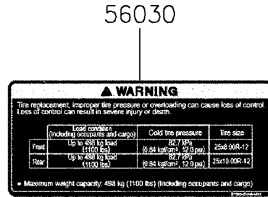

2020 MULE PRO-MX™ EPS CAMO PARTS DIAGRAM

Labels(DKF)

F2860

2020 MULE PRO-MX™ EPS CAMO PARTS LIST

Labels(DKF)

ITEM NAME	PART NUMBER	QUANTITY
LABEL,TIRE (Ref # 56030)	56030-Y015	1
LABEL,OIL GAUGE (Ref # 56030A)	56030-Y018	1
LABEL-WARNING,INFO (Ref # 56071)	56071-Y057	1
LABEL-WARNING,SHIFTING NOTICE (Ref # 56071A)	56071-Y058	1
LABEL-WARNING,FUEL (Ref # 56071B)	56071-Y059	1
LABEL-WARNING,AIR CLEANER INFO (Ref # 56071C)	56071-Y060	1
LABEL-WARNING,ROPS (Ref # 56071D)	56071-Y061	1
LABEL-WARNING (Ref # 56071E)	56071-Y062	1
LABEL-WARNING,CARGO BED (Ref # 56071F)	56071-Y063	1
LABEL-WARNING,MAX. CAPACITY (Ref # 56071G)	56071-Y064	1
LABEL-WARNING,GENERAL (Ref # 56071H)	56071-Y065	1
LABEL-WARNING,CARGO BED (Ref # 56071I)	56071-Y066	1
LABEL-WARNING,TIRE (Ref # 56071J)	56071-Y067	1
LABEL-WARNING,HANG TAG (Ref # 56071K)	56071-Y068	1
PATTERN,KAWASAKI (Ref # 56075)	56075-Y001	1