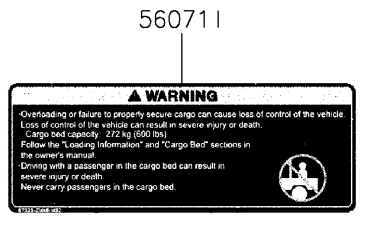

2020 MULE PRO-MX™ EPS CAMO PARTS DIAGRAM

Labels(DKF)

F2860

2020 MULE PRO-MX™ EPS CAMO PARTS LIST

Labels(DKF)

ITEM NAME	PART NUMBER	QUANTITY
LABEL,TIRE (Ref # 56030)	56030-Y015	1
LABEL,OIL GAUGE (Ref # 56030A)	56030-Y018	1
LABEL-WARNING,INFO (Ref # 56071)	56071-Y057	1
LABEL-WARNING,SHIFTING NOTICE (Ref # 56071A)	56071-Y058	1
LABEL-WARNING,FUEL (Ref # 56071B)	56071-Y059	1
LABEL-WARNING,AIR CLEANER INFO (Ref # 56071C)	56071-Y060	1
LABEL-WARNING,ROPS (Ref # 56071D)	56071-Y061	1
LABEL-WARNING (Ref # 56071E)	56071-Y062	1
LABEL-WARNING,CARGO BED (Ref # 56071F)	56071-Y063	1
LABEL-WARNING,MAX. CAPACITY (Ref # 56071G)	56071-Y064	1
LABEL-WARNING,GENERAL (Ref # 56071H)	56071-Y065	1
LABEL-WARNING,CARGO BED (Ref # 56071I)	56071-Y066	1
LABEL-WARNING,TIRE (Ref # 56071J)	56071-Y067	1
LABEL-WARNING,HANG TAG (Ref # 56071K)	56071-Y068	1
PATTERN,KAWASAKI (Ref # 56075)	56075-Y001	1