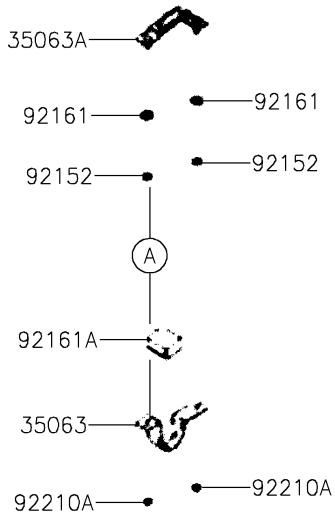

# 2020 MULE PRO-MX™ EPS CAMO PARTS DIAGRAM

Sun Top

F2876

## 2020 MULE PRO-MX™ EPS CAMO PARTS LIST

### Sun Top

| ITEM NAME                          | PART NUMBER    | QUANTITY |
|------------------------------------|----------------|----------|
| COVER,SUNTOP,S.BLACK (Ref # 14093) | 14093-Y045-933 | 1        |
| STAY,SUNTOP BOTTOM (Ref # 35063)   | 35063-Y045     | 2        |
| STAY,SUNTOP TOP (Ref # 35063A)     | 35063-Y046     | 2        |
| COLLAR (Ref # 92152)               | 92152-Y074     | 4        |
| BOLT,FLANGE,6MM (Ref # 92154)      | 92154-Y213     | 6        |
| DAMPER (Ref # 92161)               | 92161-Y056     | 10       |
| DAMPER (Ref # 92161A)              | 92161-Y057     | 2        |
| WASHER,10.5MM (Ref # 92200)        | 92200-Y100     | 6        |
| NUT,6MM (Ref # 92210)              | 92210-Y026     | 2        |
| NUT,6MM (Ref # 92210A)             | 92210-Y087     | 4        |