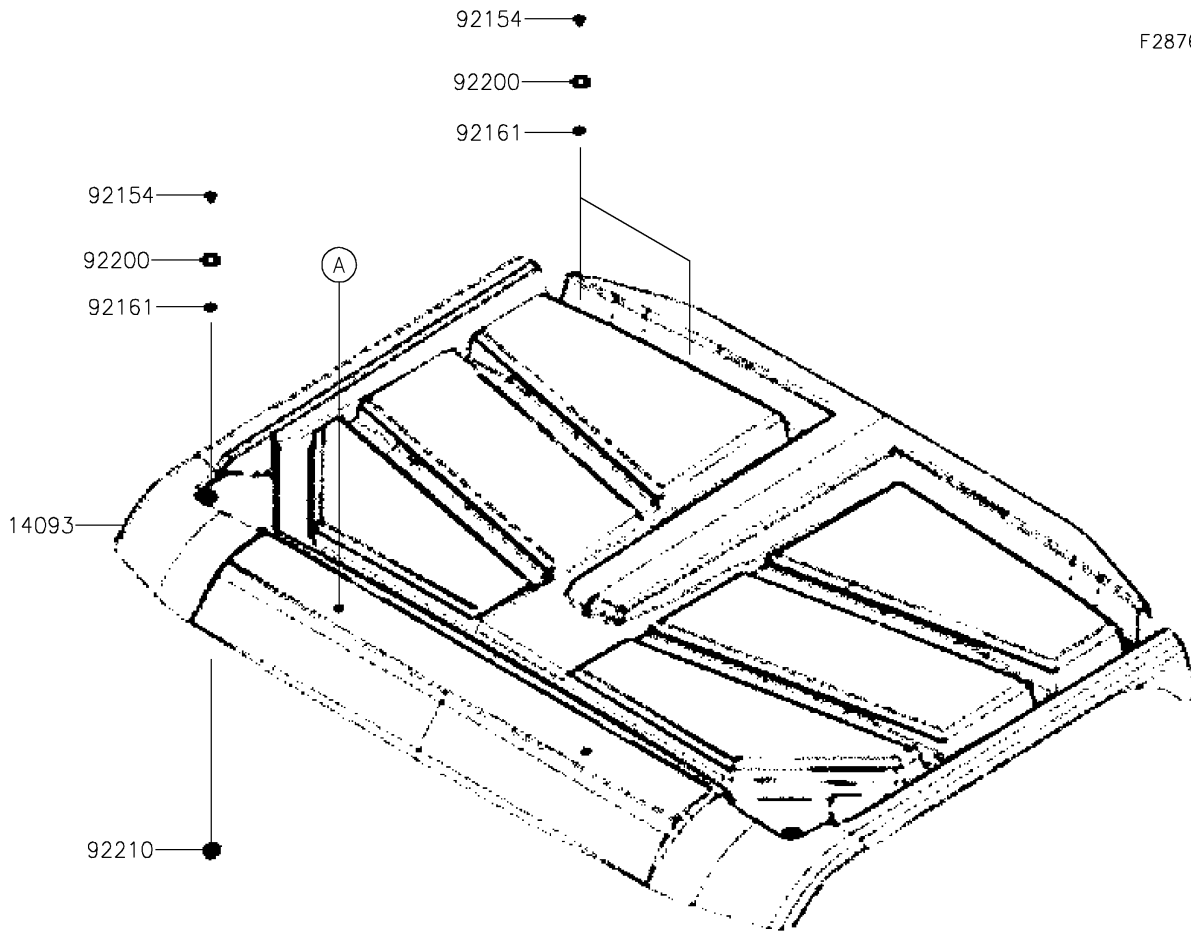

# 2020 MULE PRO-MX™ EPS CAMO PARTS DIAGRAM

Sun Top

F2876

### Sun Top

| ITEM NAME                          | PART NUMBER    | QUANTITY |
|------------------------------------|----------------|----------|
| COVER,SUNTOP,S.BLACK (Ref # 14093) | 14093-Y045-933 | 1        |
| STAY,SUNTOP BOTTOM (Ref # 35063)   | 35063-Y045     | 2        |
| STAY,SUNTOP TOP (Ref # 35063A)     | 35063-Y046     | 2        |
| COLLAR (Ref # 92152)               | 92152-Y074     | 4        |
| BOLT,FLANGE,6MM (Ref # 92154)      | 92154-Y213     | 6        |
| DAMPER (Ref # 92161)               | 92161-Y056     | 10       |
| DAMPER (Ref # 92161A)              | 92161-Y057     | 2        |
| WASHER,10.5MM (Ref # 92200)        | 92200-Y100     | 6        |
| NUT,6MM (Ref # 92210)              | 92210-Y026     | 2        |
| NUT,6MM (Ref # 92210A)             | 92210-Y087     | 4        |