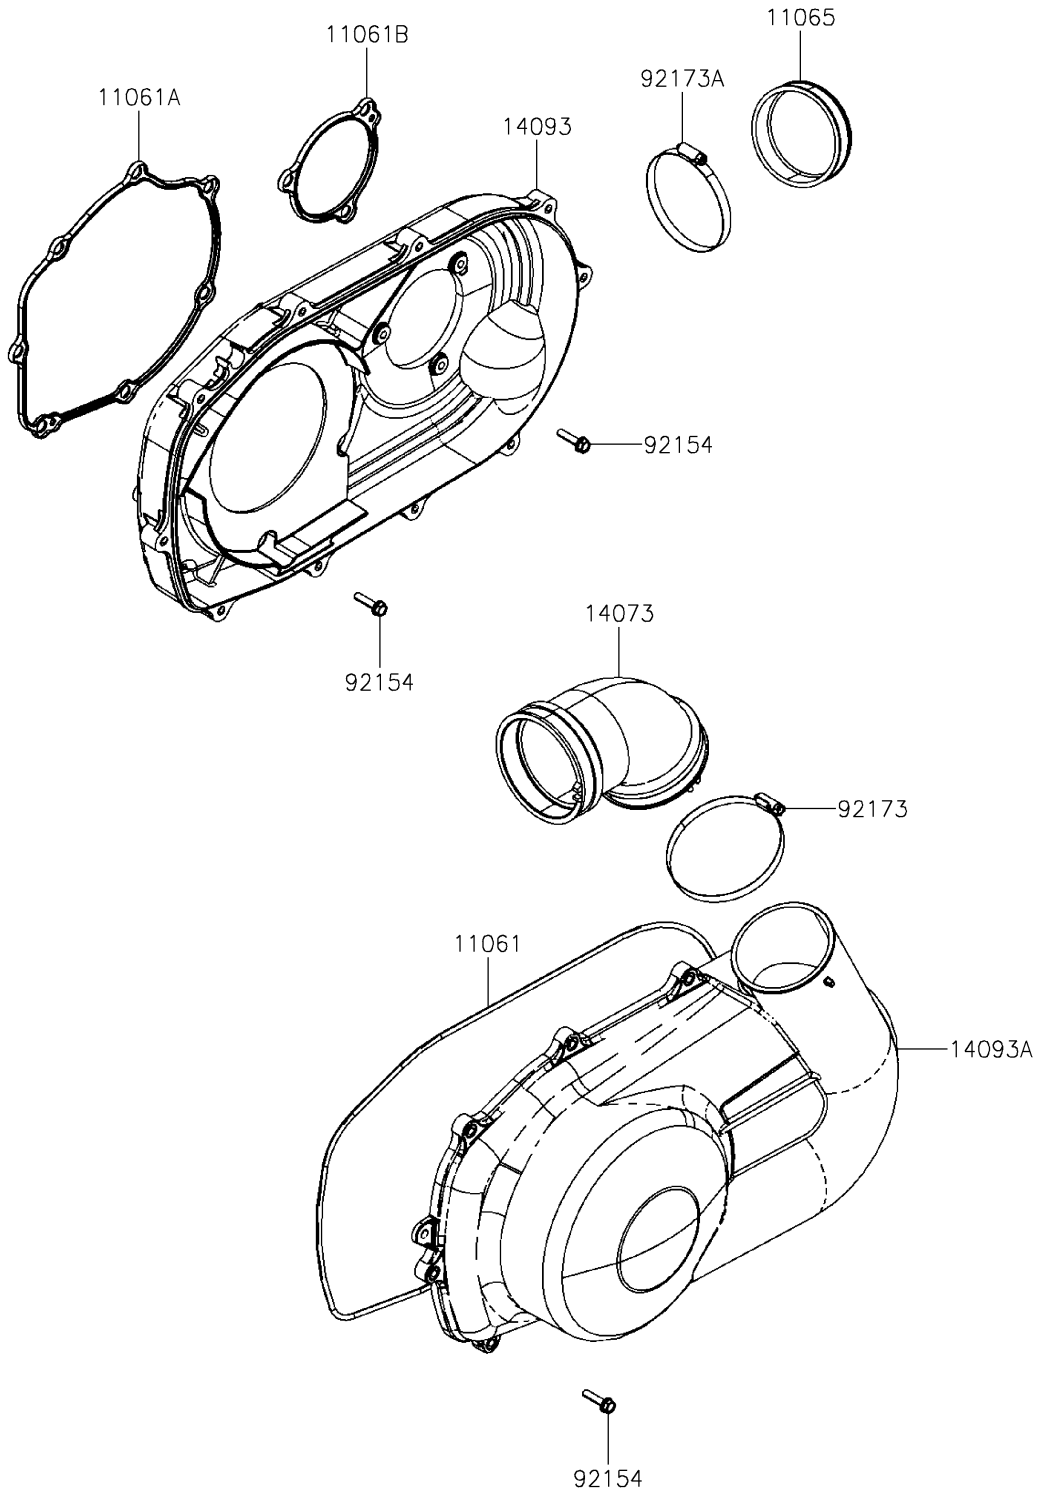

# 2021 MULE PRO-MX™ EPS PARTS DIAGRAM

## Converter Cover

E1393

## 2021 MULE PRO-MX™ EPS PARTS LIST

### Converter Cover

ITEM NAME	PART NUMBER	QUANTITY
GASKET,CRANK CASE COVER,RH (Ref # 11061)	11061-Y056	1
GASKET,CVT CASE,RR (Ref # 11061A)	11061-Y057	1
GASKET,CVT CASE,FR (Ref # 11061B)	11061-Y058	1
CAP,CVT CASE (Ref # 11065)	11065-Y034	1
DUCT,CRANK CASE COVER (Ref # 14073)	14073-Y010	1
COVER,RH (Ref # 14093)	14093-Y001	1
COVER,CRANK CASE,RH (Ref # 14093A)	14093-Y003	1
BOLT,FLANGE,6X25 (Ref # 92154)	92154-Y130	20
CLAMP (Ref # 92173)	92173-Y064	1
CLAMP (Ref # 92173A)	92173-Y066	1