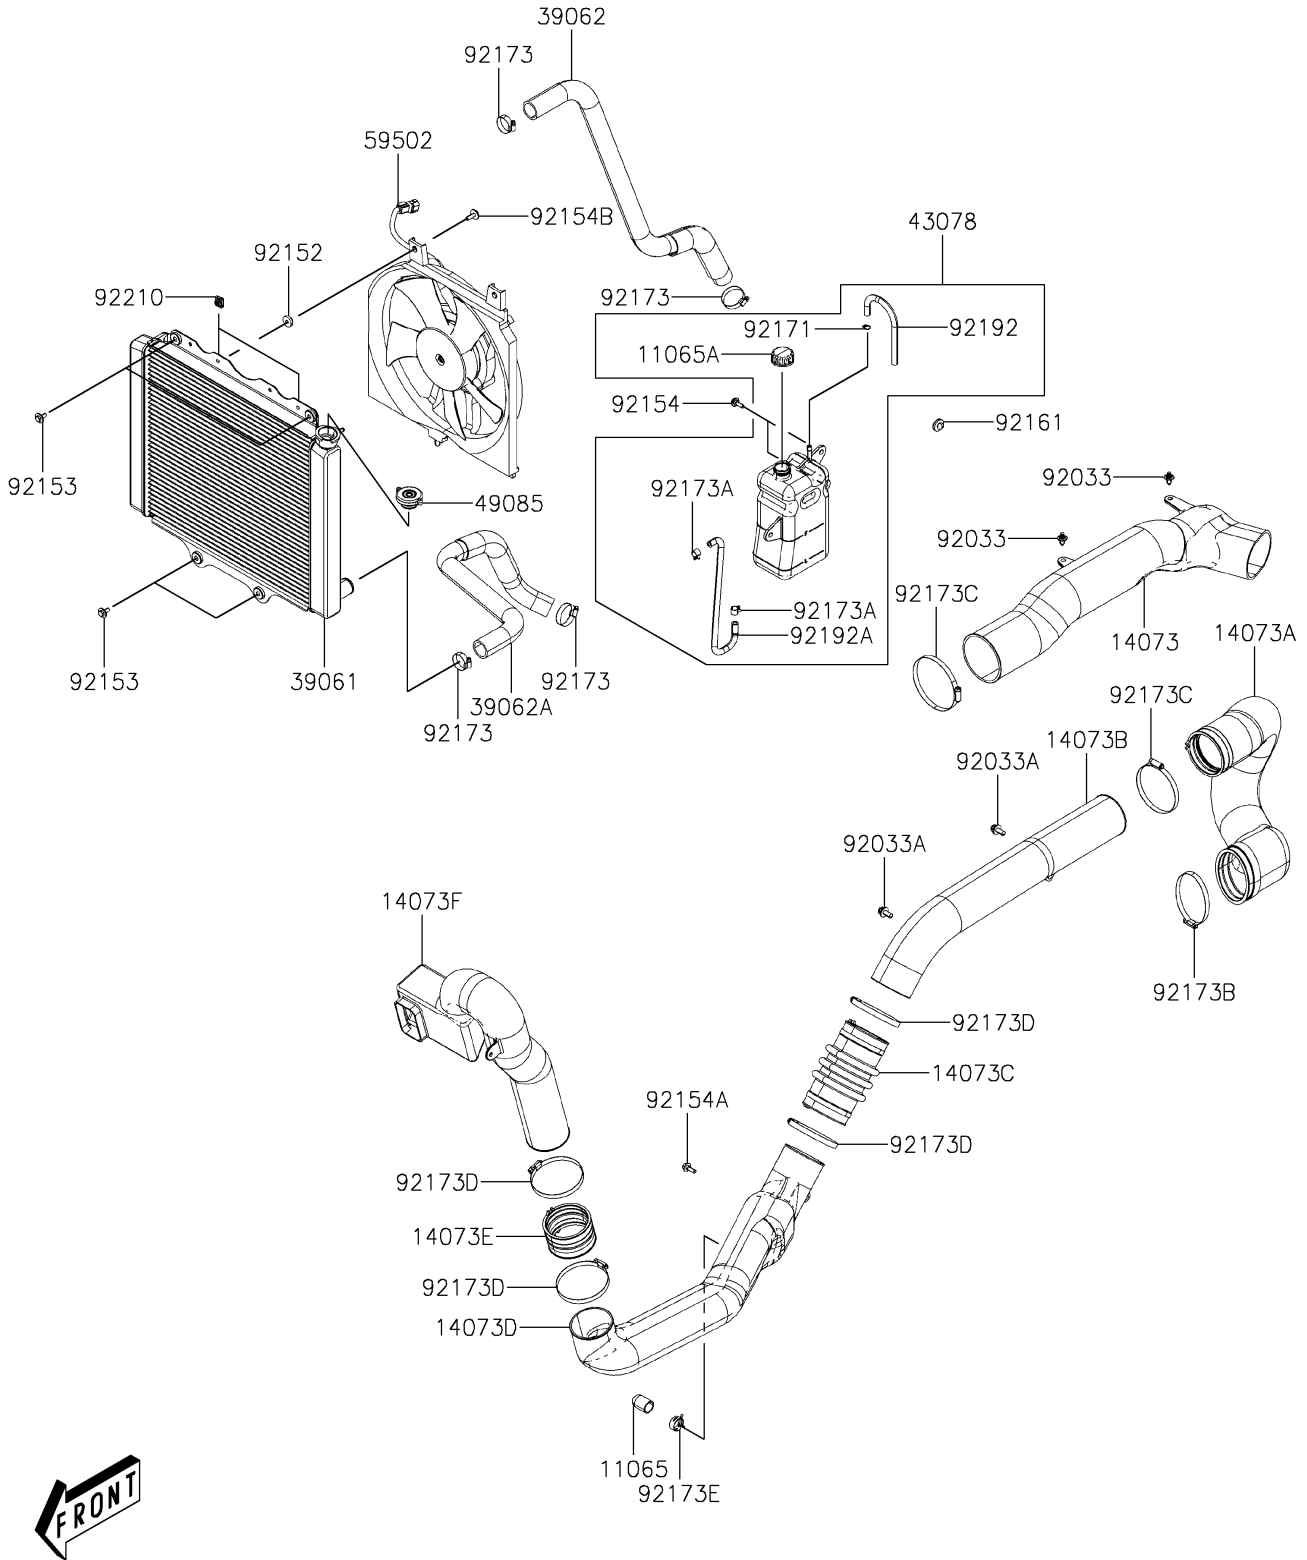

2021 MULE PRO-MX™ EPS PARTS DIAGRAM

Cooling

E3035

2021 MULE PRO-MX™ EPS PARTS LIST

Cooling

ITEM NAME	PART NUMBER	QUANTITY
CAP,DRAIN (Ref # 11065)	11065-Y036	1
CAP,RESERVE TANK (Ref # 11065A)	11065-Y037	1
DUCT (Ref # 14073)	14073-Y011	1
DUCT,INTAKE (Ref # 14073A)	14073-Y012	1
DUCT,INTAKE (Ref # 14073B)	14073-Y013	1
DUCT,INTAKE (Ref # 14073C)	14073-Y014	1
DUCT,INTAKE (Ref # 14073D)	14073-Y015	1
DUCT,INTAKE (Ref # 14073E)	14073-Y016	1
DUCT,INTAKE (Ref # 14073F)	14073-Y017	1
RADIATOR-ASSY (Ref # 39061)	39061-Y004	1
HOSE-COOLING (Ref # 39062)	39062-Y016	1
HOSE-COOLING (Ref # 39062A)	39062-Y017	1
RESERVOIR (Ref # 43078)	43078-Y004	1
CAP-ASSY-PRESSURE (Ref # 49085)	49085-Y005	1
FAN-ASSY (Ref # 59502)	59502-Y003	1
RING-SNAP (Ref # 92033)	92033-Y033	2
RING-SNAP (Ref # 92033A)	92033-Y035	2
COLLAR (Ref # 92152)	92152-Y072	2
BOLT,6X20 (Ref # 92153)	92153-Y019	4
BOLT,6X18 (Ref # 92154)	92154-Y177	2
BOLT,FLANGE,6MM (Ref # 92154A)	92154-Y180	1
BOLT,6X22 (Ref # 92154B)	92154-Y191	2
DAMPER (Ref # 92161)	92161-Y048	1
CLAMP (Ref # 92171)	92171-Y011	1
CLAMP,28.6MM (Ref # 92173)	92173-1205	4
CLAMP,10.5 (Ref # 92173A)	92173-Y023	2
CLAMP (Ref # 92173B)	92173-Y062	1
CLAMP (Ref # 92173C)	92173-Y064	2
CLAMP (Ref # 92173D)	92173-Y066	4

2021 MULE PRO-MX™ EPS PARTS LIST

Cooling

ITEM NAME	PART NUMBER	QUANTITY
CLAMP (Ref # 92173E)	92173-Y082	1
TUBE,DRAIN (Ref # 92192)	92192-Y069	1
TUBE (Ref # 92192A)	92192-Y070	1
NUT,6MM (Ref # 92210)	92210-Y089	2