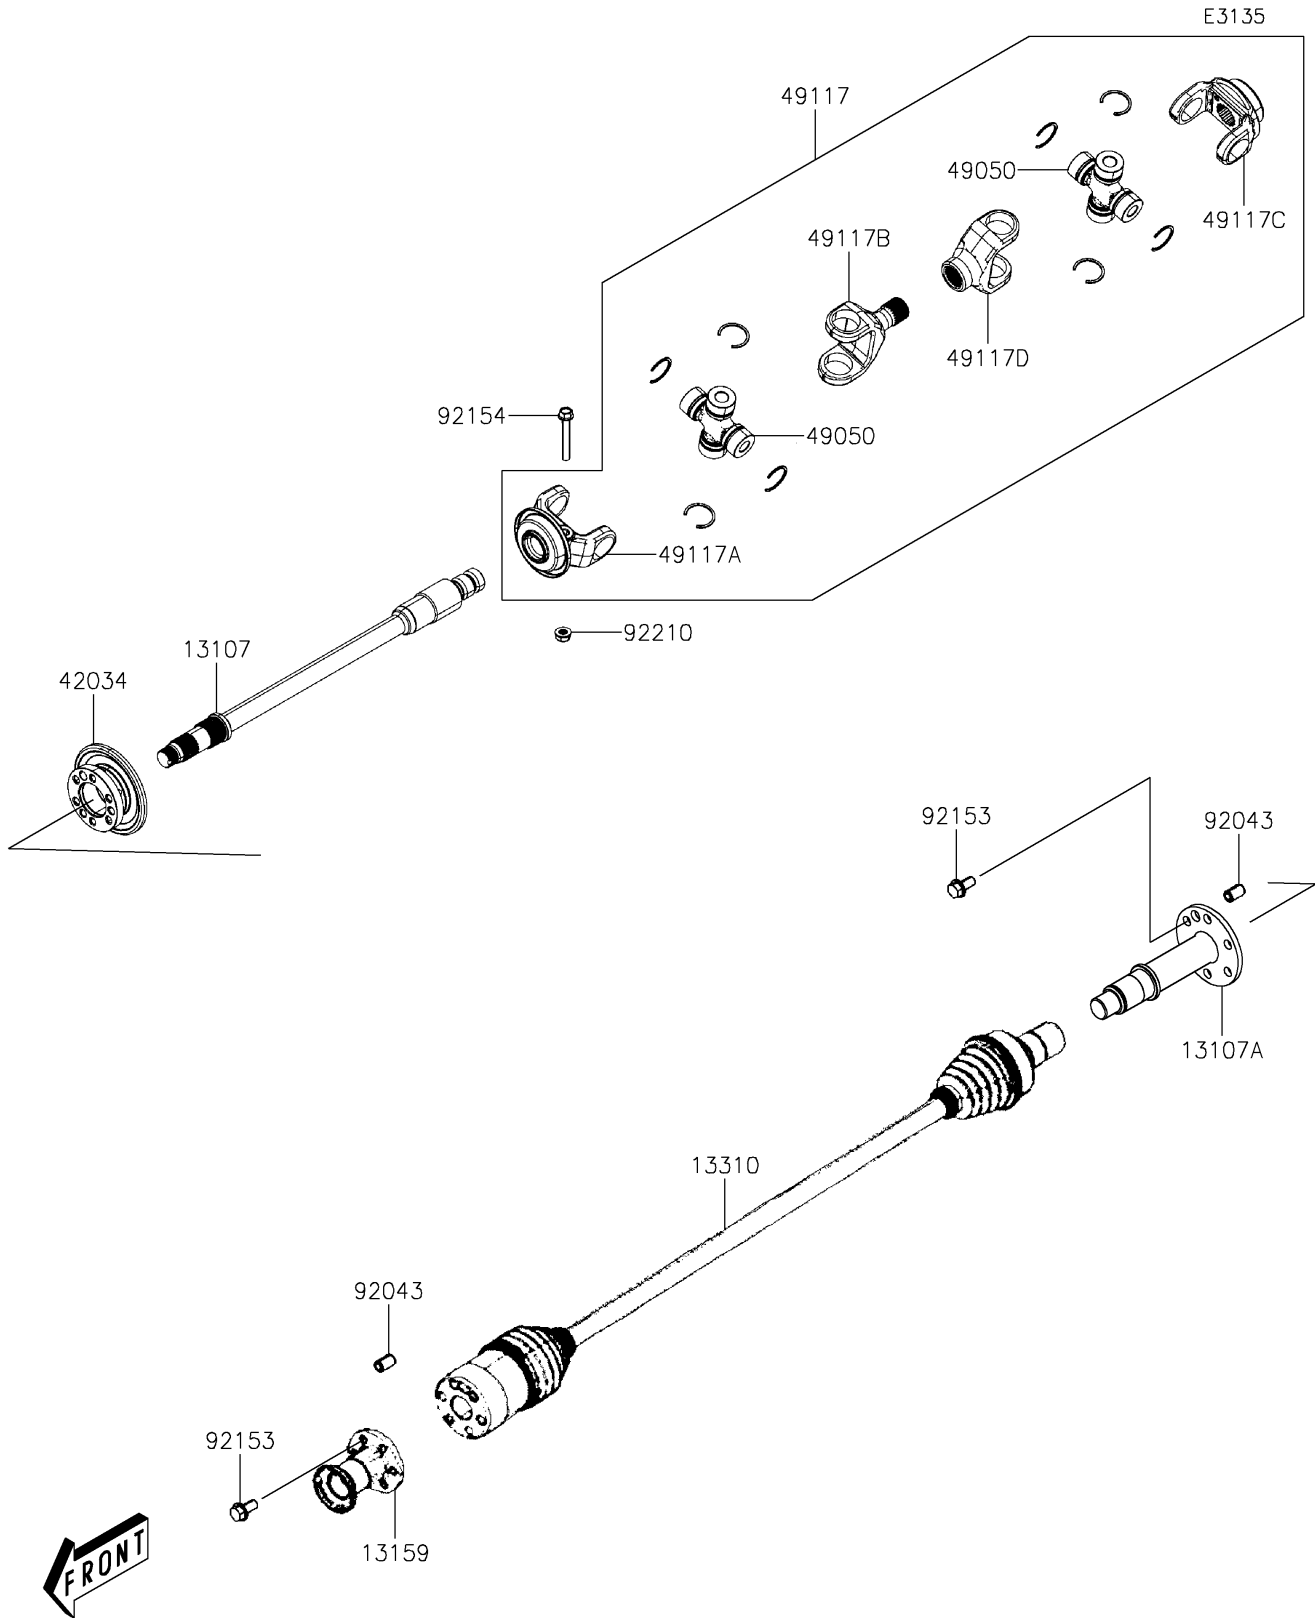

2021 MULE PRO-MX™ EPS PARTS DIAGRAM

Drive Shaft-Propeller

2021 MULE PRO-MX™ EPS PARTS LIST

Drive Shaft-Propeller

ITEM NAME	PART NUMBER	QUANTITY
SHAFT,FINAL (Ref # 13107)	13107-Y027	1
SHAFT (Ref # 13107A)	13107-Y030	1
CONNECTOR,FR PROPELLER SHAFT (Ref # 13159)	13159-Y002	1
SHAFT-ASSY,PROPELLER (Ref # 13310)	13310-Y003	1
COUPLING (Ref # 42034)	42034-Y003	1
SPIDER (Ref # 49050)	49050-Y001	2
YOKE,DRIVE FRONT ASSY (Ref # 49117)	49117-Y001	1
YOKE (Ref # 49117A)	49117-Y002	1
YOKE (Ref # 49117B)	49117-Y003	1
YOKE (Ref # 49117C)	49117-Y004	1
YOKE (Ref # 49117D)	49117-Y005	1
PIN,10X16 (Ref # 92043)	92043-Y046	2
BOLT,FLANGE,8X16 (Ref # 92153)	92153-Y032	12
BOLT,SPECIAL,8X52 (Ref # 92154)	92154-Y168	1
NUT,8MM (Ref # 92210)	92210-Y076	1